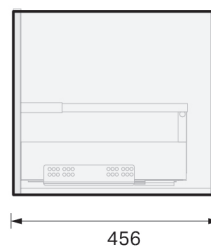

CITY LITE 46 CONSOLE 1500SB 2DR WALL, CLEO MINERAL CAST BASIN

SPECIFICATION

Product Code:	CL46-150C-ACAW-[Finish Code]-[Top Code] Finish Codes: F01, F02 Top Codes: CWG (Cleo White Gloss basin), CWM (Cleo White Matte basin)
Top:	Cleo Mineral Cast basin. Available in White Gloss and White Matte finishes. 7 litre bowl capacity. Overflow rated at 9L per minute.
Taphole:	White Gloss basin supplied with taphole. White Matte basin supplied without a taphole. If basin-mounted tapware is preferred, a taphole can be drilled on site using the supplied bi-metal hole saw.
Cabinet:	Cabinet made in New Zealand. Soft-close drawer.
Notes:	5-year warranty. Drawings depict cabinet with Cleo basin top. Tapware & waste not included.

TOP:

CABINET:

Overall vanity height = Cabinet height + Top thickness.

PLUMBING LOCATION:

IMPORTANT NOTE: Throughout this guide, dimensions may vary by ± 3 mm. Please read the installation manual for detailed information on installing the product. St. Michel pursues a policy of continuing improvement in design and manufacturing of its products. The right is therefore reserved to vary specifications without notice.