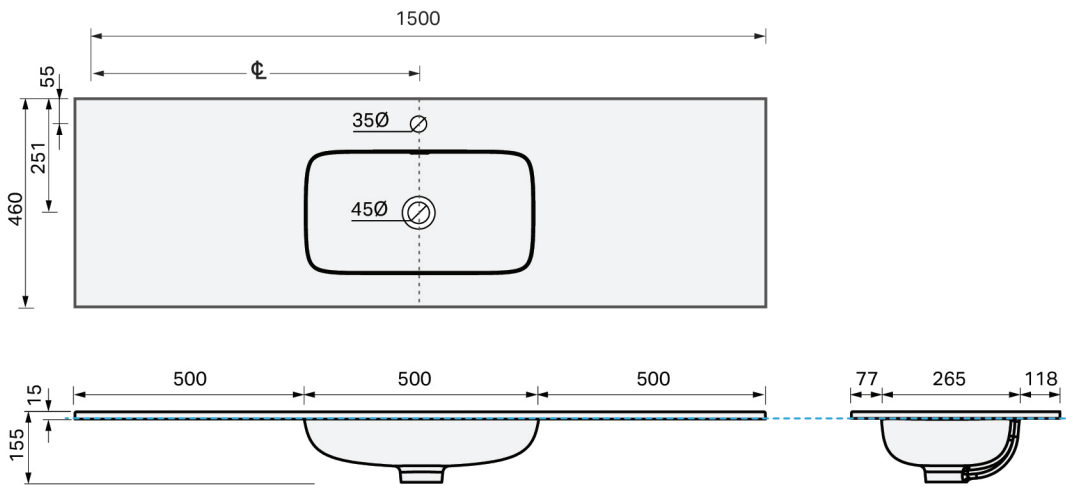

CITY LITE 46 CONSOLE 1500SB 2DR WALL, CLEO MINERAL CAST BASIN

SPECIFICATION

Product Code:	CL46-150C-ACAW-[Finish Code]-[Top Code] Finish Codes: F01, F02 Top Codes: CWG (Cleo White Gloss basin), CWM (Cleo White Matte basin)
Top:	Cleo Mineral Cast basin. Available in White Gloss and White Matte finishes. 7 litre bowl capacity. Overflow rated at 9L per minute.
Taphole:	White Gloss basin supplied with taphole. White Matte basin supplied without a taphole. If basin-mounted tapware is preferred, a taphole can be drilled on site using the supplied bi-metal hole saw.
Cabinet:	Cabinet made in New Zealand. Soft-close drawer.
Notes:	5-year warranty. Drawings depict cabinet with Cleo basin top. Tapware & waste not included.

TOP:

CABINET:

Overall vanity height = Cabinet height + Top thickness.

PLUMBING LOCATION:

IMPORTANT NOTE: Throughout this guide, dimensions may vary by ± 3 mm. Please read the installation manual for detailed information on installing the product. St. Michel pursues a policy of continuing improvement in design and manufacturing of its products. The right is therefore reserved to vary specifications without notice.