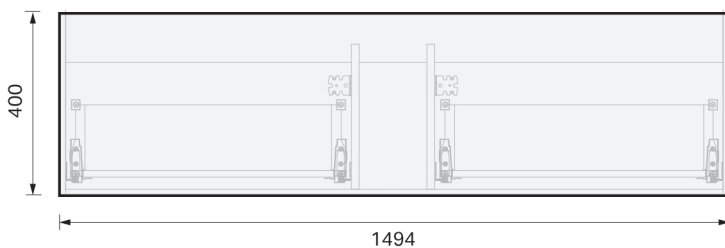

CITY LITE 46 CONSOLE 1500SB 2DR WALL, CLEO MINERAL CAST BASIN

SPECIFICATION

Product Code:	CL46-150C-ACAW-[Finish Code]-[Top Code] Finish Codes: F01, F02 Top Codes: CWG (Cleo White Gloss basin), CWM (Cleo White Matte basin)
Top:	Cleo Mineral Cast basin. Available in White Gloss and White Matte finishes. 7 litre bowl capacity. Overflow rated at 9L per minute.
Taphole:	White Gloss basin supplied with taphole. White Matte basin supplied without a taphole. If basin-mounted tapware is preferred, a taphole can be drilled on site using the supplied bi-metal hole saw.
Cabinet:	Cabinet made in New Zealand. Soft-close drawer.
Notes:	5-year warranty. Drawings depict cabinet with Cleo basin top. Tapware & waste not included.

TOP:

CABINET:

Overall vanity height = Cabinet height + Top thickness.

PLUMBING LOCATION:

IMPORTANT NOTE: Throughout this guide, dimensions may vary by ± 3 mm. Please read the installation manual for detailed information on installing the product. St. Michel pursues a policy of continuing improvement in design and manufacturing of its products. The right is therefore reserved to vary specifications without notice.