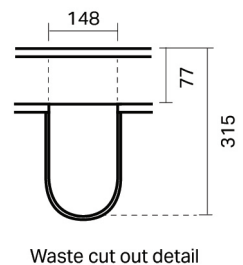

CITY LITE 46 CONSOLE 1500SB 2DR WALL, CLEO MINERAL CAST BASIN

SPECIFICATION

Product Code:	CL46-150C-ACAW-[Finish Code]-[Top Code] Finish Codes: F01, F02 Top Codes: CWG (Cleo White Gloss basin), CWM (Cleo White Matte basin)
Top:	Cleo Mineral Cast basin. Available in White Gloss and White Matte finishes. 7 litre bowl capacity. Overflow rated at 9L per minute.
Taphole:	White Gloss basin supplied with taphole. White Matte basin supplied without a taphole. If basin-mounted tapware is preferred, a taphole can be drilled on site using the supplied bi-metal hole saw.
Cabinet:	Cabinet made in New Zealand. Soft-close drawer.
Notes:	5-year warranty. Drawings depict cabinet with Cleo basin top. Tapware & waste not included.

TOP:

CABINET:

Overall vanity height = Cabinet height + Top thickness.

PLUMBING LOCATION:

IMPORTANT NOTE: Throughout this guide, dimensions may vary by ± 3 mm. Please read the installation manual for detailed information on installing the product. St. Michel pursues a policy of continuing improvement in design and manufacturing of its products. The right is therefore reserved to vary specifications without notice.