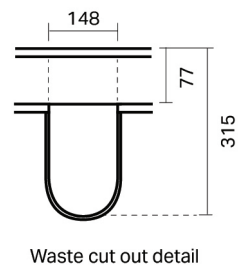

CITY LITE 46 CONSOLE 1500SB 4DR FLOOR, CLEO MINERAL CAST BASIN

SPECIFICATION

Product Code:	CL46-150C-AEAF-[Finish Code]-[Top Code] Finish Codes: F01, F02 Top Codes: CWG (Cleo White Gloss basin), CWM (Cleo White Matte basin)
Top:	Cleo Mineral Cast basin. Available in White Gloss and White Matte finishes. 7 litre bowl capacity. Overflow rated at 9L per minute.
Taphole:	White Gloss basin supplied with taphole. White Matte basin supplied without a taphole. If basin-mounted tapware is preferred, a taphole can be drilled on site using the supplied bi-metal hole saw.
Cabinet:	Cabinet made in New Zealand. Soft-close drawer.
Notes:	5-year warranty. Drawings depict cabinet with Cleo basin top. Tapware & waste not included.

TOP:

CABINET:

Overall vanity height = Cabinet height + Top thickness.

PLUMBING LOCATION:

IMPORTANT NOTE: Throughout this guide, dimensions may vary by ± 3 mm. Please read the installation manual for detailed information on installing the product. St. Michel pursues a policy of continuing improvement in design and manufacturing of its products. The right is therefore reserved to vary specifications without notice.