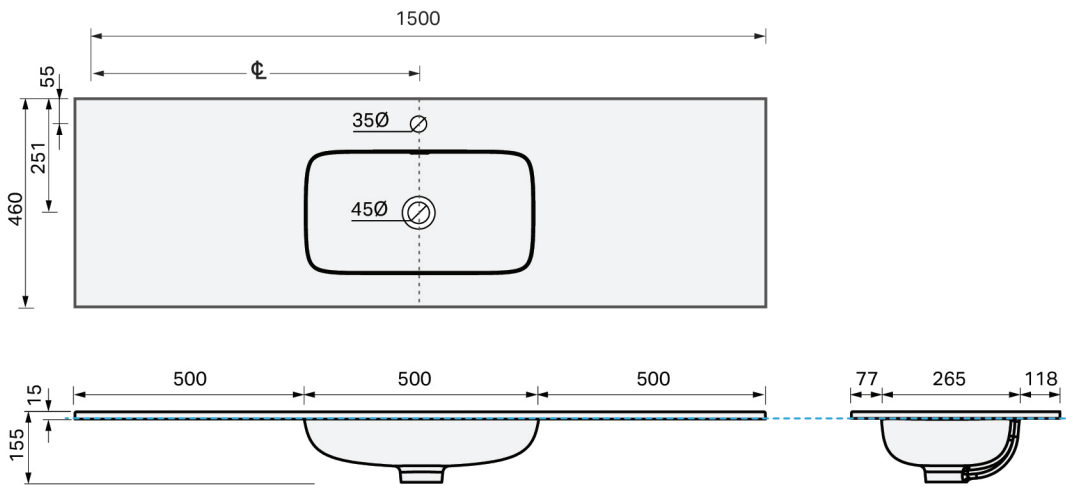

CITY LITE 46 CONSOLE 1500SB 4DR FLOOR, CLEO MINERAL CAST BASIN

SPECIFICATION

Product Code:	CL46-150C-AEAF-[Finish Code]-[Top Code] Finish Codes: F01, F02 Top Codes: CWG (Cleo White Gloss basin), CWM (Cleo White Matte basin)
Top:	Cleo Mineral Cast basin. Available in White Gloss and White Matte finishes. 7 litre bowl capacity. Overflow rated at 9L per minute.
Taphole:	White Gloss basin supplied with taphole. White Matte basin supplied without a taphole. If basin-mounted tapware is preferred, a taphole can be drilled on site using the supplied bi-metal hole saw.
Cabinet:	Cabinet made in New Zealand. Soft-close drawer.
Notes:	5-year warranty. Drawings depict cabinet with Cleo basin top. Tapware & waste not included.

TOP:

CABINET:

Overall vanity height = Cabinet height + Top thickness.

PLUMBING LOCATION:

IMPORTANT NOTE: Throughout this guide, dimensions may vary by ± 3 mm. Please read the installation manual for detailed information on installing the product. St. Michel pursues a policy of continuing improvement in design and manufacturing of its products. The right is therefore reserved to vary specifications without notice.