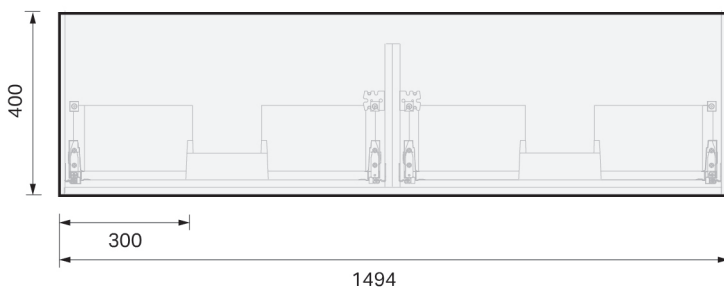

CITY LITE 46 CONSOLE 1500DB 2DR WALL, CLEO MINERAL CAST BASIN

SPECIFICATION

Product Code:	CL46-150D-ACAW-[Finish Code]-[Top Code] Finish Codes: F01, F02 Top Codes: CWG (Cleo White Gloss basin), CWM (Cleo White Matte basin)
Top:	Cleo Mineral Cast basin. Available in White Gloss and White Matte finishes. 7 litre bowl capacity. Overflow rated at 9L per minute.
Taphole:	White Gloss basin supplied with taphole. White Matte basin supplied without a taphole. If basin-mounted tapware is preferred, a taphole can be drilled on site using the supplied bi-metal hole saw.
Cabinet:	Cabinet made in New Zealand. Soft-close drawer.
Notes:	5-year warranty. Drawings depict cabinet with Cleo basin top. Tapware & waste not included.

TOP:

CABINET:

Overall vanity height = Cabinet height + Top thickness.

PLUMBING LOCATION:

IMPORTANT NOTE: Throughout this guide, dimensions may vary by ± 3 mm. Please read the installation manual for detailed information on installing the product. St. Michel pursues a policy of continuing improvement in design and manufacturing of its products. The right is therefore reserved to vary specifications without notice.