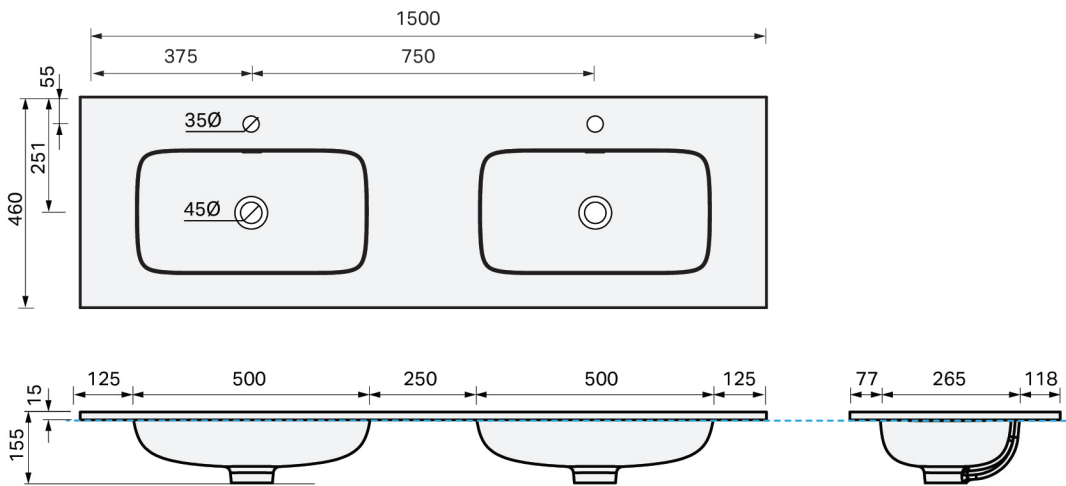

CITY LITE 46 CONSOLE 1500DB 2DR WALL, CLEO MINERAL CAST BASIN

SPECIFICATION

Product Code:	CL46-150D-ACAW-[Finish Code]-[Top Code] Finish Codes: F01, F02 Top Codes: CWG (Cleo White Gloss basin), CWM (Cleo White Matte basin)
Top:	Cleo Mineral Cast basin. Available in White Gloss and White Matte finishes. 7 litre bowl capacity. Overflow rated at 9L per minute.
Taphole:	White Gloss basin supplied with taphole. White Matte basin supplied without a taphole. If basin-mounted tapware is preferred, a taphole can be drilled on site using the supplied bi-metal hole saw.
Cabinet:	Cabinet made in New Zealand. Soft-close drawer.
Notes:	5-year warranty. Drawings depict cabinet with Cleo basin top. Tapware & waste not included.

TOP:

CABINET:

Overall vanity height = Cabinet height + Top thickness.

PLUMBING LOCATION:

IMPORTANT NOTE: Throughout this guide, dimensions may vary by ± 3 mm. Please read the installation manual for detailed information on installing the product. St. Michel pursues a policy of continuing improvement in design and manufacturing of its products. The right is therefore reserved to vary specifications without notice.