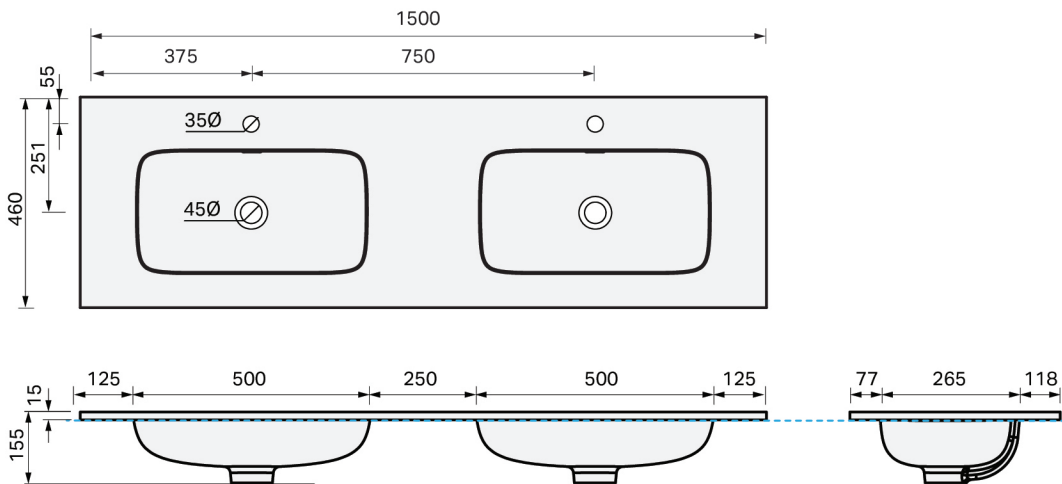

CITY LITE 46 CONSOLE 1500DB 4DR FLOOR, CLEO MINERAL CAST BASIN

SPECIFICATION

Product Code:	CL46-150D-AEAF-[Finish Code]-[Top Code] Finish Codes: F01, F02 Top Codes: CWG (Cleo White Gloss basin), CWM (Cleo White Matte basin)
Top:	Cleo Mineral Cast basin. Available in White Gloss and White Matte finishes. 7 litre bowl capacity. Overflow rated at 9L per minute.
Taphole:	White Gloss basin supplied with taphole. White Matte basin supplied without a taphole. If basin-mounted tapware is preferred, a taphole can be drilled on site using the supplied bi-metal hole saw.
Cabinet:	Cabinet made in New Zealand. Soft-close drawer.
Notes:	5-year warranty. Drawings depict cabinet with Cleo basin top. Tapware & waste not included.

TOP:

CABINET:

Overall vanity height = Cabinet height + Top thickness.

PLUMBING LOCATION:

IMPORTANT NOTE: Throughout this guide, dimensions may vary by ± 3mm. Please read the installation manual for detailed information on installing the product. St. Michel pursues a policy of continuing improvement in design and manufacturing of its products. The right is therefore reserved to vary specifications without notice.