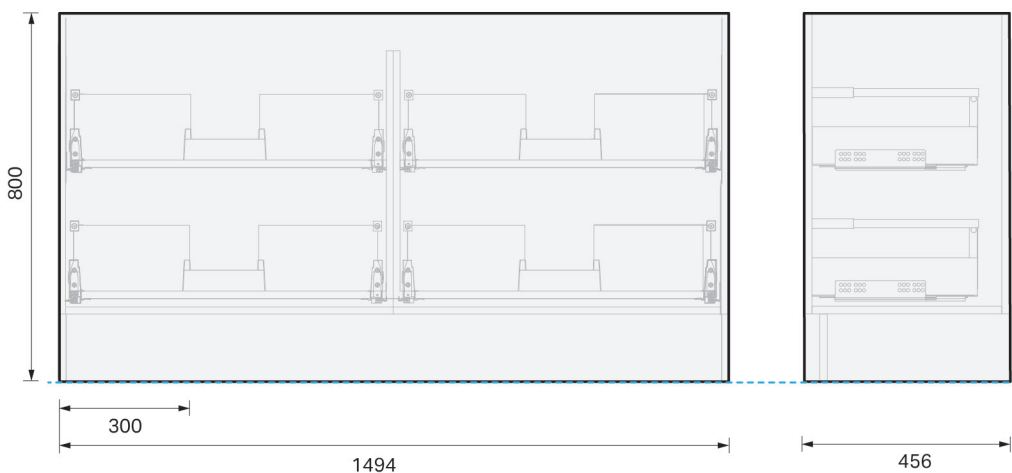

CITY LITE 46 CONSOLE 1500DB 4DR FLOOR, CLEO MINERAL CAST BASIN

SPECIFICATION

Product Code:	CL46-150D-AEAF-[Finish Code]-[Top Code] Finish Codes: F01, F02 Top Codes: CWG (Cleo White Gloss basin), CWM (Cleo White Matte basin)
Top:	Cleo Mineral Cast basin. Available in White Gloss and White Matte finishes. 7 litre bowl capacity. Overflow rated at 9L per minute.
Taphole:	White Gloss basin supplied with taphole. White Matte basin supplied without a taphole. If basin-mounted tapware is preferred, a taphole can be drilled on site using the supplied bi-metal hole saw.
Cabinet:	Cabinet made in New Zealand. Soft-close drawer.
Notes:	5-year warranty. Drawings depict cabinet with Cleo basin top. Tapware & waste not included.

TOP:

CABINET:

Overall vanity height = Cabinet height + Top thickness.

PLUMBING LOCATION:

IMPORTANT NOTE: Throughout this guide, dimensions may vary by ± 3mm. Please read the installation manual for detailed information on installing the product. St. Michel pursues a policy of continuing improvement in design and manufacturing of its products. The right is therefore reserved to vary specifications without notice.