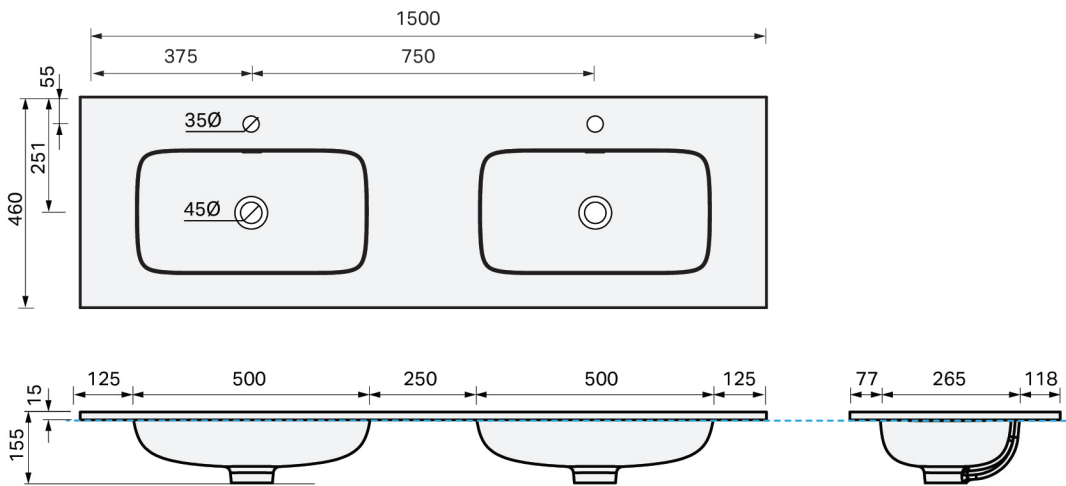

CITY LITE 46 CONSOLE 1500DB 4DR MAXI WALL, CLEO MINERAL CAST BASIN

SPECIFICATION

Product Code:	CL46-150D-AEAM-[Finish Code]-[Top Code] Finish Codes: F01, F02 Top Codes: CWG (Cleo White Gloss basin), CWM (Cleo White Matte basin)
Top:	Cleo Mineral Cast basin. Available in White Gloss and White Matte finishes. 7 litre bowl capacity. Overflow rated at 9L per minute.
Taphole:	White Gloss basin supplied with taphole. White Matte basin supplied without a taphole. If basin-mounted tapware is preferred, a taphole can be drilled on site using the supplied bi-metal hole saw.
Cabinet:	Cabinet made in New Zealand. Soft-close drawer.
Notes:	5-year warranty. Drawings depict cabinet with Cleo basin top. Tapware & waste not included.

TOP:

CABINET:

Overall vanity height = Cabinet height + Top thickness.

PLUMBING LOCATION:

IMPORTANT NOTE: Throughout this guide, dimensions may vary by ± 3 mm. Please read the installation manual for detailed information on installing the product. St. Michel pursues a policy of continuing improvement in design and manufacturing of its products. The right is therefore reserved to vary specifications without notice.