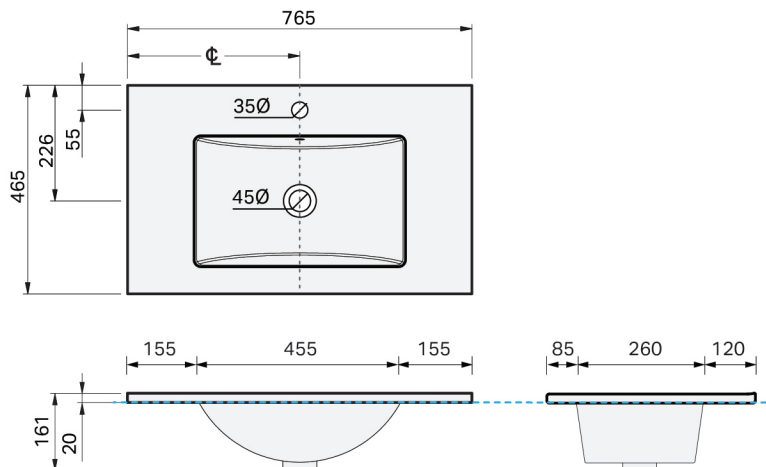

CITY LITE 46 CONSOLE 750 1DR WALL, RUBIK CERAMIC BASIN

SPECIFICATION

Product Code:	CL46-075C-ABAW-[Finish Code]-[Top Code] Finish Codes: F01, F02 Top Codes: RWG (Rubik White Gloss basin), RWM (Rubik White Matte basin)
Top:	Rubik ceramic basin. Available in White Gloss and White Matte finishes. 6.5 litre bowl capacity. Overflow rated at 9L per minute.
Taphole:	Both basin finishes supplied with taphole.
Cabinet:	Cabinet made in New Zealand. Soft-close drawer.
Notes:	5-year warranty. Drawings depict cabinet with Rubik basin top. Tapware & waste not included.

TOP:

CABINET:

Overall vanity height = Cabinet height + Top thickness.

PLUMBING LOCATION:

IMPORTANT NOTE: Throughout this guide, cabinet dimensions are subject to a manufacturing tolerance of ± 2 mm. Ceramic basin dimensions are subject to a manufacturing tolerance of ± 5 mm. Please refer to the installation manual for detailed installation requirements. St Michel pursues a policy of continuous improvement in the design and manufacture of its products and therefore reserves the right to vary specifications without notice.