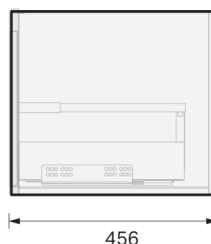

CITY LITE 46 CONSOLE 750 1DR WALL, RUBIK CERAMIC BASIN

SPECIFICATION

Product Code:	CL46-075C-ABAW-[Finish Code]-[Top Code] Finish Codes: F01, F02 Top Codes: RWG (Rubik White Gloss basin), RWM (Rubik White Matte basin)
Top:	Rubik ceramic basin. Available in White Gloss and White Matte finishes. 6.5 litre bowl capacity. Overflow rated at 9L per minute.
Taphole:	Both basin finishes supplied with taphole.
Cabinet:	Cabinet made in New Zealand. Soft-close drawer.
Notes:	5-year warranty. Drawings depict cabinet with Rubik basin top. Tapware & waste not included.

TOP:

CABINET:

Overall vanity height = Cabinet height + Top thickness.

PLUMBING LOCATION:

IMPORTANT NOTE: Throughout this guide, cabinet dimensions are subject to a manufacturing tolerance of ± 2 mm. Ceramic basin dimensions are subject to a manufacturing tolerance of ± 5 mm. Please refer to the installation manual for detailed installation requirements. St Michel pursues a policy of continuous improvement in the design and manufacture of its products and therefore reserves the right to vary specifications without notice.