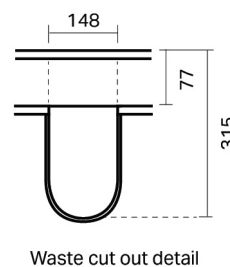

CITY LITE 46 CONSOLE 750 1DR WALL, RUBIK CERAMIC BASIN

SPECIFICATION

Product Code:	CL46-075C-ABAW-[Finish Code]-[Top Code] Finish Codes: F01, F02 Top Codes: RWG (Rubik White Gloss basin), RWM (Rubik White Matte basin)
Top:	Rubik ceramic basin. Available in White Gloss and White Matte finishes. 6.5 litre bowl capacity. Overflow rated at 9L per minute.
Taphole:	Both basin finishes supplied with taphole.
Cabinet:	Cabinet made in New Zealand. Soft-close drawer.
Notes:	5-year warranty. Drawings depict cabinet with Rubik basin top. Tapware & waste not included.

TOP:

CABINET:

Overall vanity height = Cabinet height + Top thickness.

PLUMBING LOCATION:

IMPORTANT NOTE: Throughout this guide, cabinet dimensions are subject to a manufacturing tolerance of ± 2 mm. Ceramic basin dimensions are subject to a manufacturing tolerance of ± 5 mm. Please refer to the installation manual for detailed installation requirements. St Michel pursues a policy of continuous improvement in the design and manufacture of its products and therefore reserves the right to vary specifications without notice.