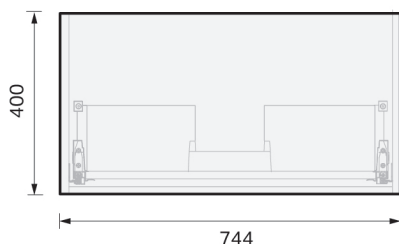

CITY LITE 46 CONSOLE 750 1DR WALL, RUBIK CERAMIC BASIN

SPECIFICATION

Product Code:	CL46-075C-ABAW-[Finish Code]-[Top Code] Finish Codes: F01, F02 Top Codes: RWG (Rubik White Gloss basin), RWM (Rubik White Matte basin)
Top:	Rubik ceramic basin. Available in White Gloss and White Matte finishes. 6.5 litre bowl capacity. Overflow rated at 9L per minute.
Taphole:	Both basin finishes supplied with taphole.
Cabinet:	Cabinet made in New Zealand. Soft-close drawer.
Notes:	5-year warranty. Drawings depict cabinet with Rubik basin top. Tapware & waste not included.

TOP:

CABINET:

Overall vanity height = Cabinet height + Top thickness.

PLUMBING LOCATION:

IMPORTANT NOTE: Throughout this guide, cabinet dimensions are subject to a manufacturing tolerance of ± 2 mm. Ceramic basin dimensions are subject to a manufacturing tolerance of ± 5 mm. Please refer to the installation manual for detailed installation requirements. St Michel pursues a policy of continuous improvement in the design and manufacture of its products and therefore reserves the right to vary specifications without notice.