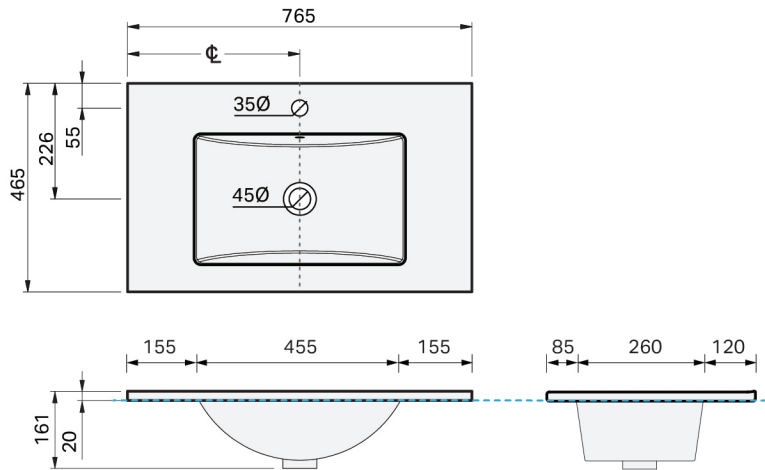

CITY LITE 46 CONSOLE 750 2DR FLOOR, RUBIK CERAMIC BASIN

SPECIFICATION

Product Code:	CL46-075C-ACAF-[Finish Code]-[Top Code] Finish Codes: F01, F02 Top Codes: RWG (Rubik White Gloss basin), RWM (Rubik White Matte basin)
Top:	Rubik ceramic basin. Available in White Gloss and White Matte finishes. 6.5 litre bowl capacity. Overflow rated at 9L per minute.
Taphole:	Both basin finishes supplied with taphole.
Cabinet:	Cabinet made in New Zealand. Soft-close drawer.
Notes:	5-year warranty. Drawings depict cabinet with Rubik basin top. Tapware & waste not included.

TOP:

CABINET:

Overall vanity height = Cabinet height + Top thickness.

PLUMBING LOCATION:

IMPORTANT NOTE: Throughout this guide, cabinet dimensions are subject to a manufacturing tolerance of ± 2 mm. Ceramic basin dimensions are subject to a manufacturing tolerance of ± 5 mm. Please refer to the installation manual for detailed installation requirements. St Michel pursues a policy of continuous improvement in the design and manufacture of its products and therefore reserves the right to vary specifications without notice.