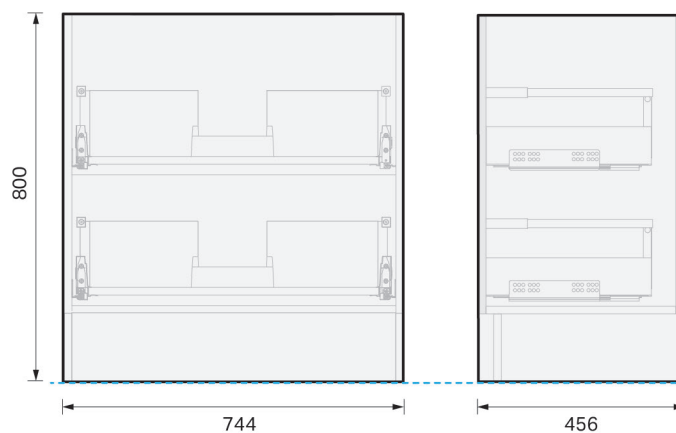

CITY LITE 46 CONSOLE 750 2DR FLOOR, RUBIK CERAMIC BASIN

SPECIFICATION

Product Code:	CL46-075C-ACAF-[Finish Code]-[Top Code] Finish Codes: F01, F02 Top Codes: RWG (Rubik White Gloss basin), RWM (Rubik White Matte basin)
Top:	Rubik ceramic basin. Available in White Gloss and White Matte finishes. 6.5 litre bowl capacity. Overflow rated at 9L per minute.
Taphole:	Both basin finishes supplied with taphole.
Cabinet:	Cabinet made in New Zealand. Soft-close drawer.
Notes:	5-year warranty. Drawings depict cabinet with Rubik basin top. Tapware & waste not included.

TOP:

CABINET:

Overall vanity height = Cabinet height + Top thickness.

PLUMBING LOCATION:

IMPORTANT NOTE: Throughout this guide, cabinet dimensions are subject to a manufacturing tolerance of ± 2 mm. Ceramic basin dimensions are subject to a manufacturing tolerance of ± 5 mm. Please refer to the installation manual for detailed installation requirements. St Michel pursues a policy of continuous improvement in the design and manufacture of its products and therefore reserves the right to vary specifications without notice.