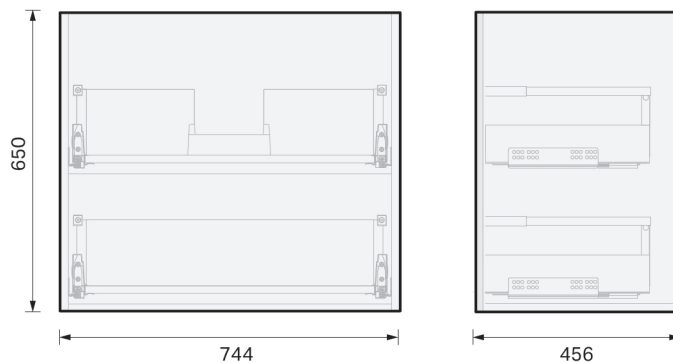

## SPECIFICATION

<b>Product Code:</b>	<b>CL46-075C-ACAM-[Finish Code]-[Top Code]</b> Finish Codes: F01, F02 Top Codes: RWG (Rubik White Gloss basin), RWM (Rubik White Matte basin)
<b>Top:</b>	Rubik ceramic basin. Available in White Gloss and White Matte finishes. 6.5 litre bowl capacity. Overflow rated at 9L per minute.
<b>Taphole:</b>	Both basin finishes supplied with taphole.
<b>Cabinet:</b>	Cabinet made in New Zealand. Soft-close drawer.
<b>Notes:</b>	5-year warranty. Drawings depict cabinet with Rubik basin top. Tapware & waste not included.

### CABINET:

Overall vanity height = Cabinet height + Top thickness.