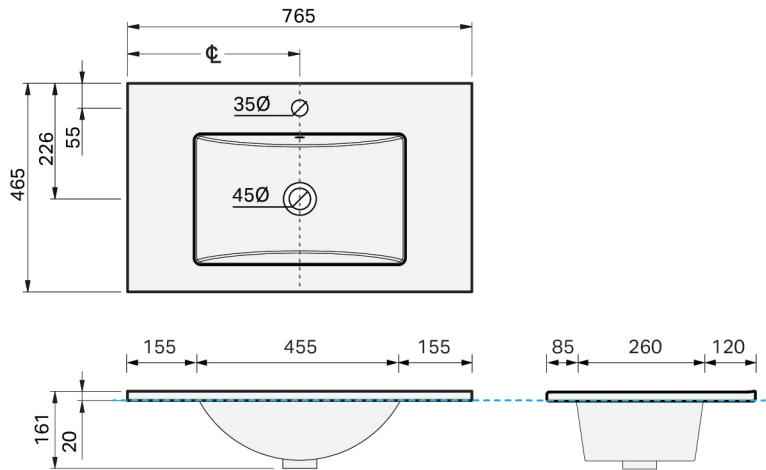

## SPECIFICATION

<b>Product Code:</b>	<b>CL46-075C-ACAM-[Finish Code]-[Top Code]</b> Finish Codes: F01, F02 Top Codes: RWG (Rubik White Gloss basin), RWM (Rubik White Matte basin)
<b>Top:</b>	Rubik ceramic basin. Available in White Gloss and White Matte finishes. 6.5 litre bowl capacity. Overflow rated at 9L per minute.
<b>Taphole:</b>	Both basin finishes supplied with taphole.
<b>Cabinet:</b>	Cabinet made in New Zealand. Soft-close drawer.
<b>Notes:</b>	5-year warranty. Drawings depict cabinet with Rubik basin top. Tapware & waste not included.

### CABINET:

Overall vanity height = Cabinet height + Top thickness.

### PLUMBING LOCATION:

**IMPORTANT NOTE:** Throughout this guide, cabinet dimensions are subject to a manufacturing tolerance of  $\pm 2$ mm. Ceramic basin dimensions are subject to a manufacturing tolerance of  $\pm 5$ mm. Please refer to the installation manual for detailed installation requirements. St Michel pursues a policy of continuous improvement in the design and manufacture of its products and therefore reserves the right to vary specifications without notice.