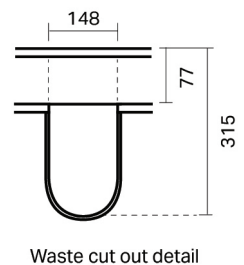

## SPECIFICATION

<b>Product Code:</b>	<b>CL46-075C-ACAM-[Finish Code]-[Top Code]</b> Finish Codes: F01, F02 Top Codes: RWG (Rubik White Gloss basin), RWM (Rubik White Matte basin)
<b>Top:</b>	Rubik ceramic basin. Available in White Gloss and White Matte finishes. 6.5 litre bowl capacity. Overflow rated at 9L per minute.
<b>Taphole:</b>	Both basin finishes supplied with taphole.
<b>Cabinet:</b>	Cabinet made in New Zealand. Soft-close drawer.
<b>Notes:</b>	5-year warranty. Drawings depict cabinet with Rubik basin top. Tapware & waste not included.

### CABINET:

Overall vanity height = Cabinet height + Top thickness.

### PLUMBING LOCATION:

**IMPORTANT NOTE:** Throughout this guide, cabinet dimensions are subject to a manufacturing tolerance of  $\pm 2$ mm. Ceramic basin dimensions are subject to a manufacturing tolerance of  $\pm 5$ mm. Please refer to the installation manual for detailed installation requirements. St Michel pursues a policy of continuous improvement in the design and manufacture of its products and therefore reserves the right to vary specifications without notice.