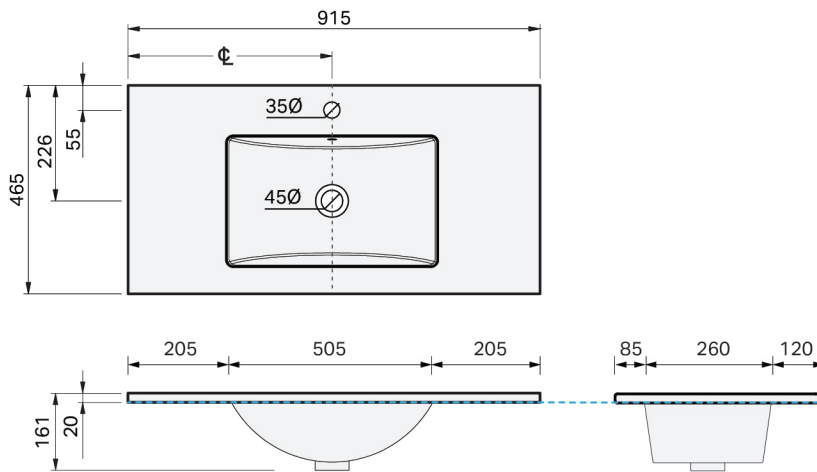

CITY LITE 46 CONSOLE 900 1DR WALL, RUBIK CERAMIC BASIN

SPECIFICATION

Product Code:	CL46-090C-ABAW-[Finish Code]-[Top Code] Finish Codes: F01, F02 Top Codes: RWG (Rubik White Gloss basin), RWM (Rubik White Matte basin)
Top:	Rubik ceramic basin. Available in White Gloss and White Matte finishes. 6.5 litre bowl capacity. Overflow rated at 9L per minute.
Taphole:	Both basin finishes supplied with taphole.
Cabinet:	Cabinet made in New Zealand. Soft-close drawer.
Notes:	5-year warranty. Drawings depict cabinet with Rubik basin top. Tapware & waste not included.

TOP:

CABINET:

Overall vanity height = Cabinet height + Top thickness.

PLUMBING LOCATION:

IMPORTANT NOTE: Throughout this guide, cabinet dimensions are subject to a manufacturing tolerance of ± 2 mm. Ceramic basin dimensions are subject to a manufacturing tolerance of ± 5 mm. Please refer to the installation manual for detailed installation requirements. St Michel pursues a policy of continuous improvement in the design and manufacture of its products and therefore reserves the right to vary specifications without notice.