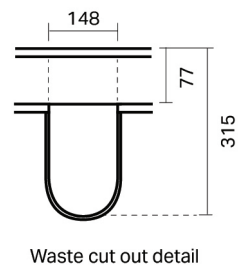

CITY LITE 46 CONSOLE 900 1DR WALL, RUBIK CERAMIC BASIN

SPECIFICATION

Product Code:	CL46-090C-ABAW-[Finish Code]-[Top Code] Finish Codes: F01, F02 Top Codes: RWG (Rubik White Gloss basin), RWM (Rubik White Matte basin)
Top:	Rubik ceramic basin. Available in White Gloss and White Matte finishes. 6.5 litre bowl capacity. Overflow rated at 9L per minute.
Taphole:	Both basin finishes supplied with taphole.
Cabinet:	Cabinet made in New Zealand. Soft-close drawer.
Notes:	5-year warranty. Drawings depict cabinet with Rubik basin top. Tapware & waste not included.

TOP:

CABINET:

Overall vanity height = Cabinet height + Top thickness.

PLUMBING LOCATION:

IMPORTANT NOTE: Throughout this guide, cabinet dimensions are subject to a manufacturing tolerance of ± 2 mm. Ceramic basin dimensions are subject to a manufacturing tolerance of ± 5 mm. Please refer to the installation manual for detailed installation requirements. St Michel pursues a policy of continuous improvement in the design and manufacture of its products and therefore reserves the right to vary specifications without notice.