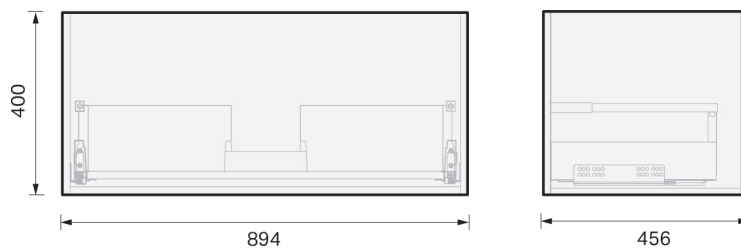

CITY LITE 46 CONSOLE 900 1DR WALL, RUBIK CERAMIC BASIN

SPECIFICATION

Product Code:	CL46-090C-ABAW-[Finish Code]-[Top Code] Finish Codes: F01, F02 Top Codes: RWG (Rubik White Gloss basin), RWM (Rubik White Matte basin)
Top:	Rubik ceramic basin. Available in White Gloss and White Matte finishes. 6.5 litre bowl capacity. Overflow rated at 9L per minute.
Taphole:	Both basin finishes supplied with taphole.
Cabinet:	Cabinet made in New Zealand. Soft-close drawer.
Notes:	5-year warranty. Drawings depict cabinet with Rubik basin top. Tapware & waste not included.

TOP:

CABINET:

Overall vanity height = Cabinet height + Top thickness.

PLUMBING LOCATION:

IMPORTANT NOTE: Throughout this guide, cabinet dimensions are subject to a manufacturing tolerance of ± 2 mm. Ceramic basin dimensions are subject to a manufacturing tolerance of ± 5 mm. Please refer to the installation manual for detailed installation requirements. St Michel pursues a policy of continuous improvement in the design and manufacture of its products and therefore reserves the right to vary specifications without notice.