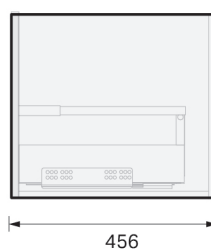

CITY LITE 46 CONSOLE 900L 1DR WALL, RUBIK CERAMIC BASIN

SPECIFICATION

Product Code:	CL46-090L-ABAW-[Finish Code]-[Top Code] Finish Codes: F01, F02 Top Codes: RWG (Rubik White Gloss basin)
Top:	Rubik ceramic basin. Available in White Gloss only. 6.5 litre bowl capacity. Overflow rated at 9L per minute.
Taphole:	Supplied with taphole.
Cabinet:	Cabinet made in New Zealand. Soft-close drawer.
Notes:	5-year warranty. Drawings depict cabinet with Rubik basin top. Tapware & waste not included.

TOP:

CABINET:

Overall vanity height = Cabinet height + Top thickness.

PLUMBING LOCATION:

IMPORTANT NOTE: Throughout this guide, cabinet dimensions are subject to a manufacturing tolerance of ± 2 mm. Ceramic basin dimensions are subject to a manufacturing tolerance of ± 5 mm. Please refer to the installation manual for detailed installation requirements. St Michel pursues a policy of continuous improvement in the design and manufacture of its products and therefore reserves the right to vary specifications without notice.