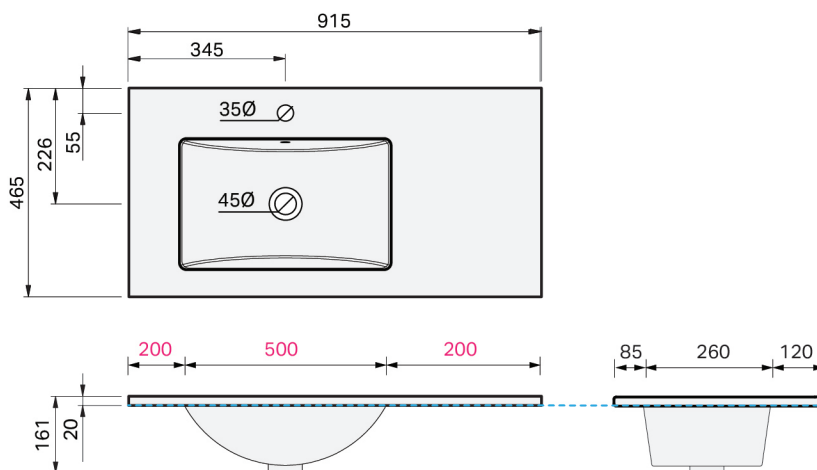

CITY LITE 46 CONSOLE 900L 1DR WALL, RUBIK CERAMIC BASIN

SPECIFICATION

Product Code:	CL46-090L-ABAW-[Finish Code]-[Top Code] Finish Codes: F01, F02 Top Codes: RWG (Rubik White Gloss basin)
Top:	Rubik ceramic basin. Available in White Gloss only. 6.5 litre bowl capacity. Overflow rated at 9L per minute.
Taphole:	Supplied with taphole.
Cabinet:	Cabinet made in New Zealand. Soft-close drawer.
Notes:	5-year warranty. Drawings depict cabinet with Rubik basin top. Tapware & waste not included.

TOP:

CABINET:

Overall vanity height = Cabinet height + Top thickness.

PLUMBING LOCATION:

IMPORTANT NOTE: Throughout this guide, cabinet dimensions are subject to a manufacturing tolerance of ± 2 mm. Ceramic basin dimensions are subject to a manufacturing tolerance of ± 5 mm. Please refer to the installation manual for detailed installation requirements. St Michel pursues a policy of continuous improvement in the design and manufacture of its products and therefore reserves the right to vary specifications without notice.