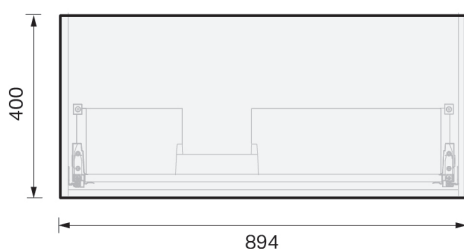

CITY LITE 46 CONSOLE 900L 1DR WALL, RUBIK CERAMIC BASIN

SPECIFICATION

Product Code:	CL46-090L-ABAW-[Finish Code]-[Top Code] Finish Codes: F01, F02 Top Codes: RWG (Rubik White Gloss basin)
Top:	Rubik ceramic basin. Available in White Gloss only. 6.5 litre bowl capacity. Overflow rated at 9L per minute.
Taphole:	Supplied with taphole.
Cabinet:	Cabinet made in New Zealand. Soft-close drawer.
Notes:	5-year warranty. Drawings depict cabinet with Rubik basin top. Tapware & waste not included.

TOP:

CABINET:

Overall vanity height = Cabinet height + Top thickness.

PLUMBING LOCATION:

IMPORTANT NOTE: Throughout this guide, cabinet dimensions are subject to a manufacturing tolerance of ± 2 mm. Ceramic basin dimensions are subject to a manufacturing tolerance of ± 5 mm. Please refer to the installation manual for detailed installation requirements. St Michel pursues a policy of continuous improvement in the design and manufacture of its products and therefore reserves the right to vary specifications without notice.