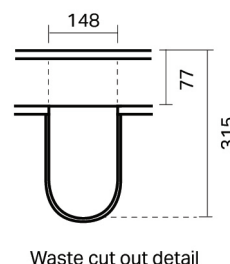

CITY LITE 46 CONSOLE 900L 1DR WALL, RUBIK CERAMIC BASIN

SPECIFICATION

Product Code:	CL46-090L-ABAW-[Finish Code]-[Top Code] Finish Codes: F01, F02 Top Codes: RWG (Rubik White Gloss basin)
Top:	Rubik ceramic basin. Available in White Gloss only. 6.5 litre bowl capacity. Overflow rated at 9L per minute.
Taphole:	Supplied with taphole.
Cabinet:	Cabinet made in New Zealand. Soft-close drawer.
Notes:	5-year warranty. Drawings depict cabinet with Rubik basin top. Tapware & waste not included.

TOP:

CABINET:

Overall vanity height = Cabinet height + Top thickness.

PLUMBING LOCATION:

IMPORTANT NOTE: Throughout this guide, cabinet dimensions are subject to a manufacturing tolerance of ± 2 mm. Ceramic basin dimensions are subject to a manufacturing tolerance of ± 5 mm. Please refer to the installation manual for detailed installation requirements. St Michel pursues a policy of continuous improvement in the design and manufacture of its products and therefore reserves the right to vary specifications without notice.