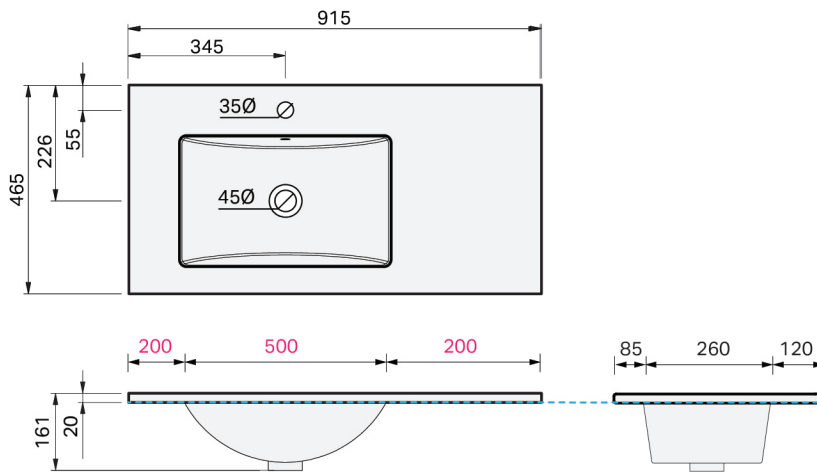

# CITY LITE 46 CONSOLE 900L 2DR FLOOR, RUBIK CERAMIC BASIN

## SPECIFICATION

<b>Product Code:</b>	<b>CL46-090L-ACAF-[Finish Code]-[Top Code]</b> Finish Codes: F01, F02 Top Codes: RWG (Rubik White Gloss basin)
<b>Top:</b>	Rubik ceramic basin. Available in White Gloss only. 6.5 litre bowl capacity. Overflow rated at 9L per minute.
<b>Taphole:</b>	Supplied with taphole.
<b>Cabinet:</b>	Cabinet made in New Zealand. Soft-close drawer.
<b>Notes:</b>	5-year warranty. Drawings depict cabinet with Rubik basin top. Tapware & waste not included.

### CABINET:

Overall vanity height = Cabinet height + Top thickness.

### PLUMBING LOCATION:

**IMPORTANT NOTE:** Throughout this guide, cabinet dimensions are subject to a manufacturing tolerance of  $\pm 2$ mm. Ceramic basin dimensions are subject to a manufacturing tolerance of  $\pm 5$ mm. Please refer to the installation manual for detailed installation requirements. St Michel pursues a policy of continuous improvement in the design and manufacture of its products and therefore reserves the right to vary specifications without notice.