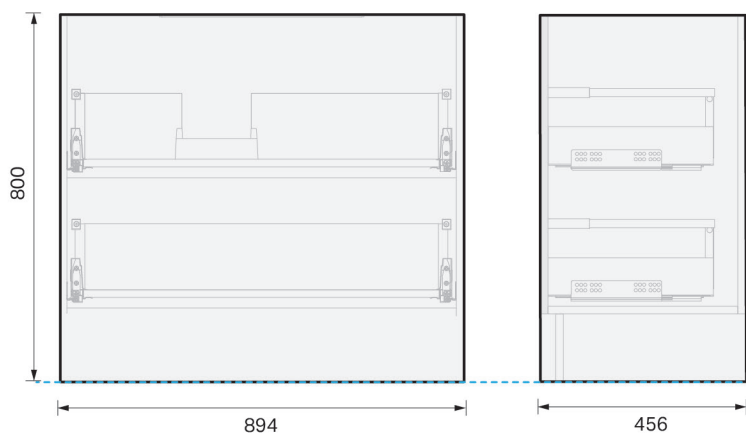

## SPECIFICATION

<b>Product Code:</b>	<b>CL46-090L-ACAF-[Finish Code]-[Top Code]</b> Finish Codes: F01, F02 Top Codes: RWG (Rubik White Gloss basin)
<b>Top:</b>	Rubik ceramic basin. Available in White Gloss only. 6.5 litre bowl capacity. Overflow rated at 9L per minute.
<b>Taphole:</b>	Supplied with taphole.
<b>Cabinet:</b>	Cabinet made in New Zealand. Soft-close drawer.
<b>Notes:</b>	5-year warranty. Drawings depict cabinet with Rubik basin top. Tapware & waste not included.

### CABINET:

Overall vanity height = Cabinet height + Top thickness.