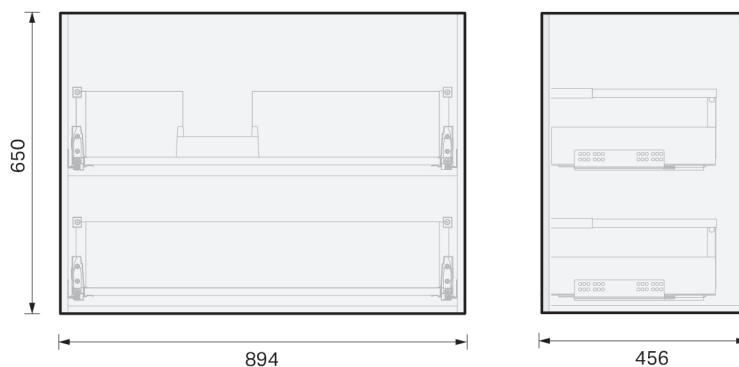

CITY LITE 46 CONSOLE 900L 2DR MAXI WALL, RUBIK CERAMIC BASIN

SPECIFICATION

Product Code:	CL46-090L-ACAM-[Finish Code]-[Top Code] Finish Codes: F01, F02 Top Codes: RWG (Rubik White Gloss basin)
Top:	Rubik ceramic basin. Available in White Gloss only. 6.5 litre bowl capacity. Overflow rated at 9L per minute.
Taphole:	Supplied with taphole.
Cabinet:	Cabinet made in New Zealand. Soft-close drawer.
Notes:	5-year warranty. Drawings depict cabinet with Rubik basin top. Tapware & waste not included.

TOP:

CABINET:

Overall vanity height = Cabinet height + Top thickness.

PLUMBING LOCATION:

IMPORTANT NOTE: Throughout this guide, cabinet dimensions are subject to a manufacturing tolerance of ± 2 mm. Ceramic basin dimensions are subject to a manufacturing tolerance of ± 5 mm. Please refer to the installation manual for detailed installation requirements. St Michel pursues a policy of continuous improvement in the design and manufacture of its products and therefore reserves the right to vary specifications without notice.