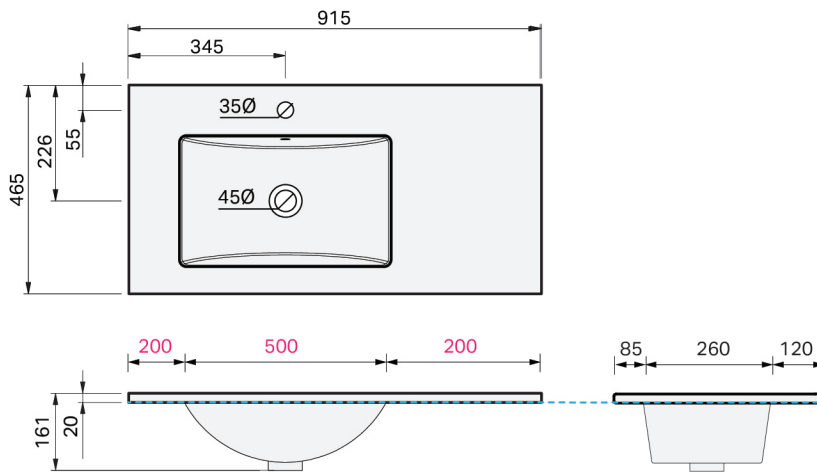

CITY LITE 46 CONSOLE 900L 2DR MAXI WALL, RUBIK CERAMIC BASIN

SPECIFICATION

Product Code:	CL46-090L-ACAM-[Finish Code]-[Top Code] Finish Codes: F01, F02 Top Codes: RWG (Rubik White Gloss basin)
Top:	Rubik ceramic basin. Available in White Gloss only. 6.5 litre bowl capacity. Overflow rated at 9L per minute.
Taphole:	Supplied with taphole.
Cabinet:	Cabinet made in New Zealand. Soft-close drawer.
Notes:	5-year warranty. Drawings depict cabinet with Rubik basin top. Tapware & waste not included.

TOP:

CABINET:

Overall vanity height = Cabinet height + Top thickness.

PLUMBING LOCATION:

IMPORTANT NOTE: Throughout this guide, cabinet dimensions are subject to a manufacturing tolerance of ± 2 mm. Ceramic basin dimensions are subject to a manufacturing tolerance of ± 5 mm. Please refer to the installation manual for detailed installation requirements. St Michel pursues a policy of continuous improvement in the design and manufacture of its products and therefore reserves the right to vary specifications without notice.