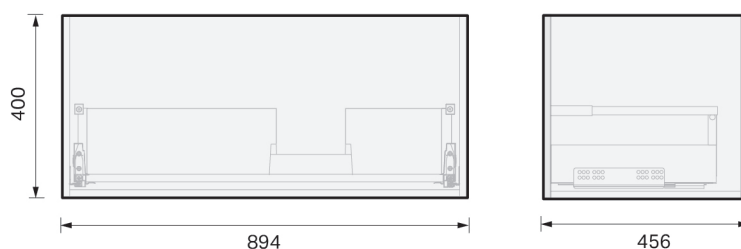

## SPECIFICATION

<b>Product Code:</b>	<b>CL46-090R-ABAW-[Finish Code]-[Top Code]</b> Finish Codes: F01, F02 Top Codes: RWG (Rubik White Gloss basin)
<b>Top:</b>	Rubik ceramic basin. Available in White Gloss only. 6.5 litre bowl capacity. Overflow rated at 9L per minute.
<b>Taphole:</b>	Supplied with taphole.
<b>Cabinet:</b>	Cabinet made in New Zealand. Soft-close drawer.
<b>Notes:</b>	5-year warranty. Drawings depict cabinet with Rubik basin top. Tapware & waste not included.

### CABINET:

Overall vanity height = Cabinet height + Top thickness.