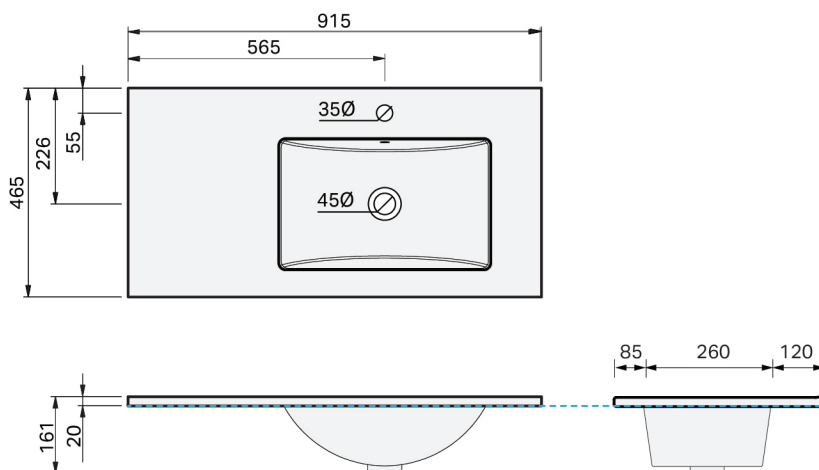

# CITY LITE 46 CONSOLE 900R 1DR WALL, RUBIK CERAMIC BASIN

## SPECIFICATION

<b>Product Code:</b>	<b>CL46-090R-ABAW-[Finish Code]-[Top Code]</b> Finish Codes: F01, F02 Top Codes: RWG (Rubik White Gloss basin)
<b>Top:</b>	Rubik ceramic basin. Available in White Gloss only. 6.5 litre bowl capacity. Overflow rated at 9L per minute.
<b>Taphole:</b>	Supplied with taphole.
<b>Cabinet:</b>	Cabinet made in New Zealand. Soft-close drawer.
<b>Notes:</b>	5-year warranty. Drawings depict cabinet with Rubik basin top. Tapware & waste not included.

### CABINET:

Overall vanity height = Cabinet height + Top thickness.

### PLUMBING LOCATION:

**IMPORTANT NOTE:** Throughout this guide, cabinet dimensions are subject to a manufacturing tolerance of  $\pm 2$ mm. Ceramic basin dimensions are subject to a manufacturing tolerance of  $\pm 5$ mm. Please refer to the installation manual for detailed installation requirements. St Michel pursues a policy of continuous improvement in the design and manufacture of its products and therefore reserves the right to vary specifications without notice.