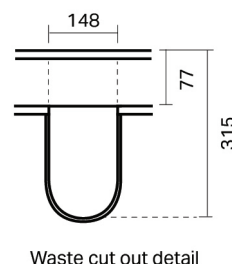

## SPECIFICATION

<b>Product Code:</b>	<b>CL46-090R-ABAW-[Finish Code]-[Top Code]</b> Finish Codes: F01, F02 Top Codes: RWG (Rubik White Gloss basin)
<b>Top:</b>	Rubik ceramic basin. Available in White Gloss only. 6.5 litre bowl capacity. Overflow rated at 9L per minute.
<b>Taphole:</b>	Supplied with taphole.
<b>Cabinet:</b>	Cabinet made in New Zealand. Soft-close drawer.
<b>Notes:</b>	5-year warranty. Drawings depict cabinet with Rubik basin top. Tapware & waste not included.

### CABINET:

Overall vanity height = Cabinet height + Top thickness.

### PLUMBING LOCATION:

**IMPORTANT NOTE:** Throughout this guide, cabinet dimensions are subject to a manufacturing tolerance of  $\pm 2$ mm. Ceramic basin dimensions are subject to a manufacturing tolerance of  $\pm 5$ mm. Please refer to the installation manual for detailed installation requirements. St Michel pursues a policy of continuous improvement in the design and manufacture of its products and therefore reserves the right to vary specifications without notice.