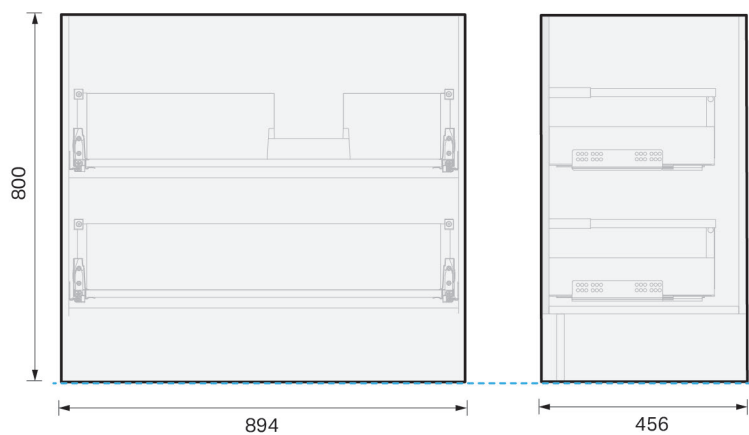

CITY LITE 46 CONSOLE 900R 2DR FLOOR, RUBIK CERAMIC BASIN

SPECIFICATION

Product Code:	CL46-090R-ACAF-[Finish Code]-[Top Code] Finish Codes: F01, F02 Top Codes: RWG (Rubik White Gloss basin)
Top:	Rubik ceramic basin. Available in White Gloss only. 6.5 litre bowl capacity. Overflow rated at 9L per minute.
Taphole:	Supplied with taphole.
Cabinet:	Cabinet made in New Zealand. Soft-close drawer.
Notes:	5-year warranty. Drawings depict cabinet with Rubik basin top. Tapware & waste not included.

TOP:

CABINET:

Overall vanity height = Cabinet height + Top thickness.

PLUMBING LOCATION:

IMPORTANT NOTE: Throughout this guide, cabinet dimensions are subject to a manufacturing tolerance of ± 2 mm. Ceramic basin dimensions are subject to a manufacturing tolerance of ± 5 mm. Please refer to the installation manual for detailed installation requirements. St Michel pursues a policy of continuous improvement in the design and manufacture of its products and therefore reserves the right to vary specifications without notice.