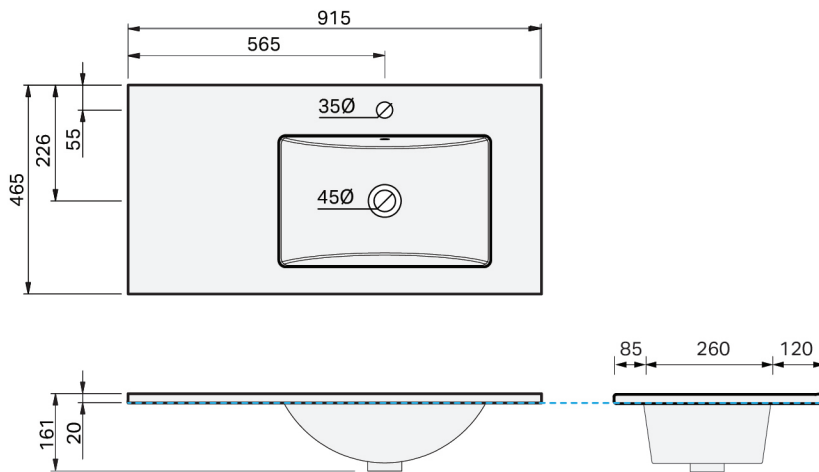

CITY LITE 46 CONSOLE 900R 2DR FLOOR, RUBIK CERAMIC BASIN

SPECIFICATION

Product Code:	CL46-090R-ACAF-[Finish Code]-[Top Code] Finish Codes: F01, F02 Top Codes: RWG (Rubik White Gloss basin)
Top:	Rubik ceramic basin. Available in White Gloss only. 6.5 litre bowl capacity. Overflow rated at 9L per minute.
Taphole:	Supplied with taphole.
Cabinet:	Cabinet made in New Zealand. Soft-close drawer.
Notes:	5-year warranty. Drawings depict cabinet with Rubik basin top. Tapware & waste not included.

TOP:

CABINET:

Overall vanity height = Cabinet height + Top thickness.

PLUMBING LOCATION:

IMPORTANT NOTE: Throughout this guide, cabinet dimensions are subject to a manufacturing tolerance of ± 2 mm. Ceramic basin dimensions are subject to a manufacturing tolerance of ± 5 mm. Please refer to the installation manual for detailed installation requirements. St Michel pursues a policy of continuous improvement in the design and manufacture of its products and therefore reserves the right to vary specifications without notice.