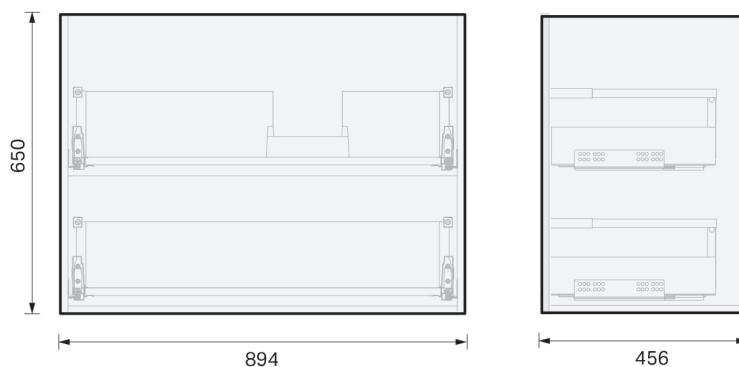

CITY LITE 46 CONSOLE 900R 2DR MAXI WALL, RUBIK CERAMIC BASIN

SPECIFICATION

Product Code:	CL46-090R-ACAM-[Finish Code]-[Top Code] Finish Codes: F01, F02 Top Codes: RWG (Rubik White Gloss basin)
Top:	Rubik ceramic basin. Available in White Gloss only. 6.5 litre bowl capacity. Overflow rated at 9L per minute.
Taphole:	Supplied with taphole.
Cabinet:	Cabinet made in New Zealand. Soft-close drawer.
Notes:	5-year warranty. Drawings depict cabinet with Rubik basin top. Tapware & waste not included.

TOP:

CABINET:

Overall vanity height = Cabinet height + Top thickness.

PLUMBING LOCATION:

IMPORTANT NOTE: Throughout this guide, cabinet dimensions are subject to a manufacturing tolerance of ± 2 mm. Ceramic basin dimensions are subject to a manufacturing tolerance of ± 5 mm. Please refer to the installation manual for detailed installation requirements. St Michel pursues a policy of continuous improvement in the design and manufacture of its products and therefore reserves the right to vary specifications without notice.