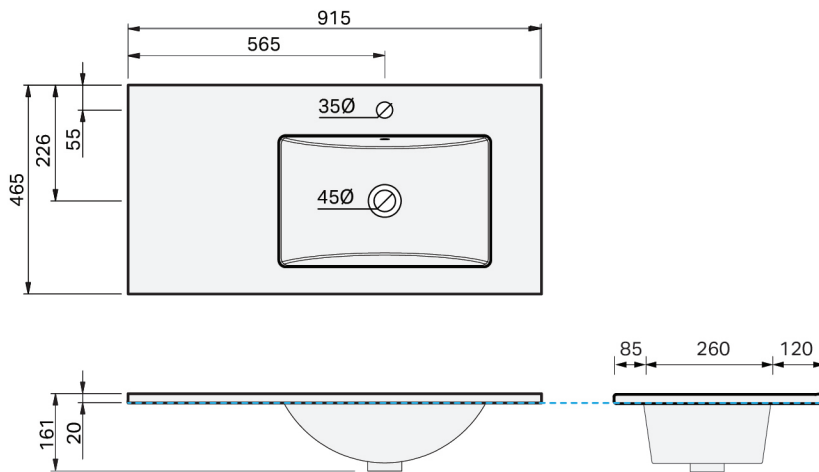

CITY LITE 46 CONSOLE 900R 2DR MAXI WALL, RUBIK CERAMIC BASIN

SPECIFICATION

Product Code:	CL46-090R-ACAM-[Finish Code]-[Top Code] Finish Codes: F01, F02 Top Codes: RWG (Rubik White Gloss basin)
Top:	Rubik ceramic basin. Available in White Gloss only. 6.5 litre bowl capacity. Overflow rated at 9L per minute.
Taphole:	Supplied with taphole.
Cabinet:	Cabinet made in New Zealand. Soft-close drawer.
Notes:	5-year warranty. Drawings depict cabinet with Rubik basin top. Tapware & waste not included.

TOP:

CABINET:

Overall vanity height = Cabinet height + Top thickness.

PLUMBING LOCATION:

IMPORTANT NOTE: Throughout this guide, cabinet dimensions are subject to a manufacturing tolerance of ± 2 mm. Ceramic basin dimensions are subject to a manufacturing tolerance of ± 5 mm. Please refer to the installation manual for detailed installation requirements. St Michel pursues a policy of continuous improvement in the design and manufacture of its products and therefore reserves the right to vary specifications without notice.