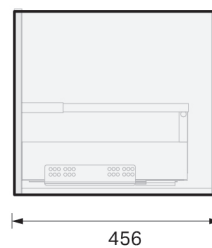

CITY LITE 46 CONSOLE 1200SB 1DR WALL, RUBIK CERAMIC BASIN CERAMIC BASIN

SPECIFICATION

| | |
|----------------------|---|
| Product Code: | CL46-120C-ABAW-[Finish Code]-[Top Code] Finish Codes: F01, F02 Top Codes: RWG (Rubik White Gloss basin), RWM (Rubik White Matte basin) |
| Top: | Rubik ceramic basin. Available in White Gloss and White Matte finishes. 6.5 litre bowl capacity. Overflow rated at 9L per minute. |
| Taphole: | Both basin finishes supplied with taphole. |
| Cabinet: | Cabinet made in New Zealand. Soft-close drawer. |
| Notes: | 5-year warranty. Drawings depict cabinet with Rubik basin top. Tapware & waste not included. |

TOP:

CABINET:

Overall vanity height = Cabinet height + Top thickness.

PLUMBING LOCATION:

IMPORTANT NOTE: Throughout this guide, cabinet dimensions are subject to a manufacturing tolerance of ± 2 mm. Ceramic basin dimensions are subject to a manufacturing tolerance of ± 5 mm. Please refer to the installation manual for detailed installation requirements. St Michel pursues a policy of continuous improvement in the design and manufacture of its products and therefore reserves the right to vary specifications without notice.