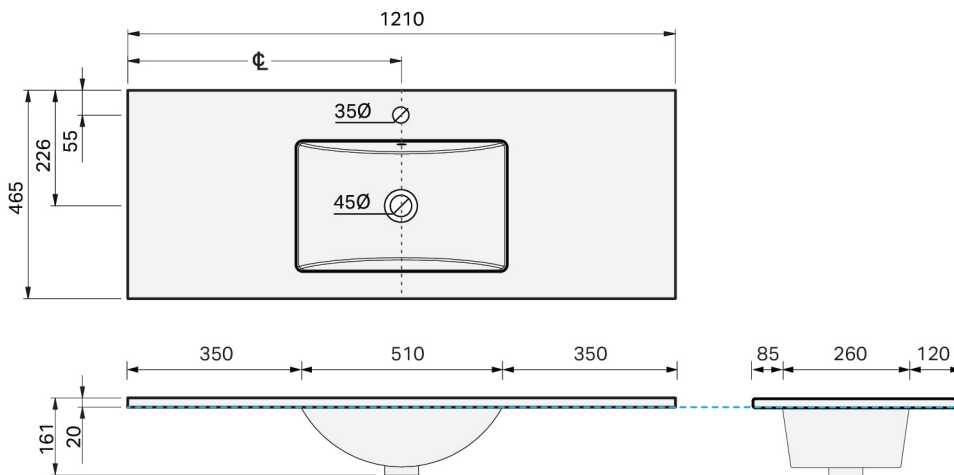

CITY LITE 46 CONSOLE 1200SB 1DR WALL, RUBIK CERAMIC BASIN CERAMIC BASIN

SPECIFICATION

| | |
|----------------------|---|
| Product Code: | CL46-120C-ABAW-[Finish Code]-[Top Code] Finish Codes: F01, F02 Top Codes: RWG (Rubik White Gloss basin), RWM (Rubik White Matte basin) |
| Top: | Rubik ceramic basin. Available in White Gloss and White Matte finishes. 6.5 litre bowl capacity. Overflow rated at 9L per minute. |
| Taphole: | Both basin finishes supplied with taphole. |
| Cabinet: | Cabinet made in New Zealand. Soft-close drawer. |
| Notes: | 5-year warranty. Drawings depict cabinet with Rubik basin top. Tapware & waste not included. |

TOP:

CABINET:

Overall vanity height = Cabinet height + Top thickness.

PLUMBING LOCATION:

IMPORTANT NOTE: Throughout this guide, cabinet dimensions are subject to a manufacturing tolerance of ± 2 mm. Ceramic basin dimensions are subject to a manufacturing tolerance of ± 5 mm. Please refer to the installation manual for detailed installation requirements. St Michel pursues a policy of continuous improvement in the design and manufacture of its products and therefore reserves the right to vary specifications without notice.