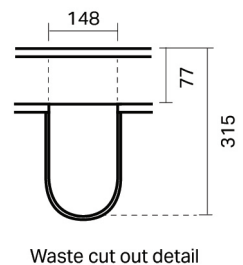

CITY LITE 46 CONSOLE 1200SB 1DR WALL, RUBIK CERAMIC BASIN CERAMIC BASIN

SPECIFICATION

| | |
|----------------------|---|
| Product Code: | CL46-120C-ABAW-[Finish Code]-[Top Code] Finish Codes: F01, F02 Top Codes: RWG (Rubik White Gloss basin), RWM (Rubik White Matte basin) |
| Top: | Rubik ceramic basin. Available in White Gloss and White Matte finishes. 6.5 litre bowl capacity. Overflow rated at 9L per minute. |
| Taphole: | Both basin finishes supplied with taphole. |
| Cabinet: | Cabinet made in New Zealand. Soft-close drawer. |
| Notes: | 5-year warranty. Drawings depict cabinet with Rubik basin top. Tapware & waste not included. |

TOP:

CABINET:

Overall vanity height = Cabinet height + Top thickness.

PLUMBING LOCATION:

IMPORTANT NOTE: Throughout this guide, cabinet dimensions are subject to a manufacturing tolerance of ± 2 mm. Ceramic basin dimensions are subject to a manufacturing tolerance of ± 5 mm. Please refer to the installation manual for detailed installation requirements. St Michel pursues a policy of continuous improvement in the design and manufacture of its products and therefore reserves the right to vary specifications without notice.