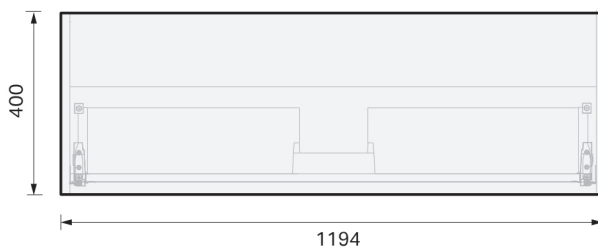

CITY LITE 46 CONSOLE 1200SB 1DR WALL, RUBIK CERAMIC BASIN CERAMIC BASIN

SPECIFICATION

| | |
|----------------------|---|
| Product Code: | CL46-120C-ABAW-[Finish Code]-[Top Code] Finish Codes: F01, F02 Top Codes: RWG (Rubik White Gloss basin), RWM (Rubik White Matte basin) |
| Top: | Rubik ceramic basin. Available in White Gloss and White Matte finishes. 6.5 litre bowl capacity. Overflow rated at 9L per minute. |
| Taphole: | Both basin finishes supplied with taphole. |
| Cabinet: | Cabinet made in New Zealand. Soft-close drawer. |
| Notes: | 5-year warranty. Drawings depict cabinet with Rubik basin top. Tapware & waste not included. |

TOP:

CABINET:

Overall vanity height = Cabinet height + Top thickness.

PLUMBING LOCATION:

IMPORTANT NOTE: Throughout this guide, cabinet dimensions are subject to a manufacturing tolerance of ± 2 mm. Ceramic basin dimensions are subject to a manufacturing tolerance of ± 5 mm. Please refer to the installation manual for detailed installation requirements. St Michel pursues a policy of continuous improvement in the design and manufacture of its products and therefore reserves the right to vary specifications without notice.