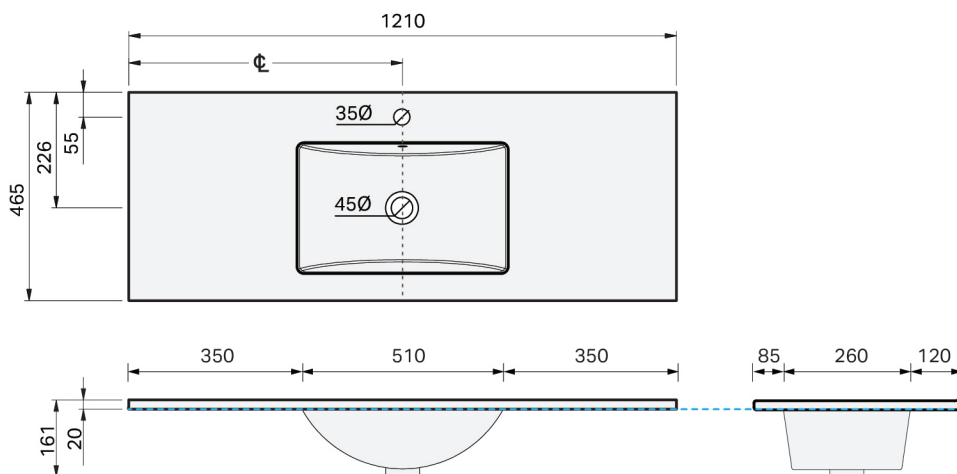

CITY LITE 46 CONSOLE 1200SB 2DR FLOOR, RUBIK CERAMIC BASIN CERAMIC BASIN

SPECIFICATION

Product Code:	CL46-120C-ACAF-[Finish Code]-[Top Code] Finish Codes: F01, F02 Top Codes: RWG (Rubik White Gloss basin), RWM (Rubik White Matte basin)
Top:	Rubik ceramic basin. Available in White Gloss and White Matte finishes. 6.5 litre bowl capacity. Overflow rated at 9L per minute.
Taphole:	Both basin finishes supplied with taphole.
Cabinet:	Cabinet made in New Zealand. Soft-close drawer.
Notes:	5-year warranty. Drawings depict cabinet with Rubik basin top. Tapware & waste not included.

TOP:

CABINET:

Overall vanity height = Cabinet height + Top thickness.

PLUMBING LOCATION:

IMPORTANT NOTE: Throughout this guide, cabinet dimensions are subject to a manufacturing tolerance of ± 2 mm. Ceramic basin dimensions are subject to a manufacturing tolerance of ± 5 mm. Please refer to the installation manual for detailed installation requirements. St Michel pursues a policy of continuous improvement in the design and manufacture of its products and therefore reserves the right to vary specifications without notice.