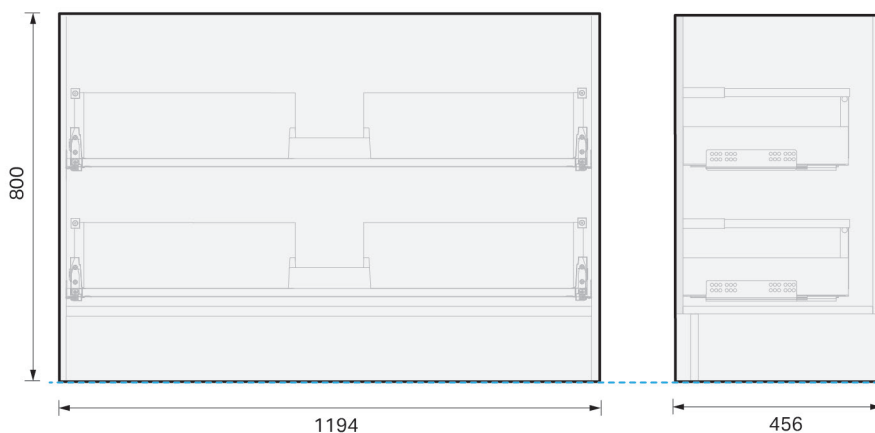

CITY LITE 46 CONSOLE 1200SB 2DR FLOOR, RUBIK CERAMIC BASIN CERAMIC BASIN

SPECIFICATION

Product Code:	CL46-120C-ACAF-[Finish Code]-[Top Code] Finish Codes: F01, F02 Top Codes: RWG (Rubik White Gloss basin), RWM (Rubik White Matte basin)
Top:	Rubik ceramic basin. Available in White Gloss and White Matte finishes. 6.5 litre bowl capacity. Overflow rated at 9L per minute.
Taphole:	Both basin finishes supplied with taphole.
Cabinet:	Cabinet made in New Zealand. Soft-close drawer.
Notes:	5-year warranty. Drawings depict cabinet with Rubik basin top. Tapware & waste not included.

TOP:

CABINET:

Overall vanity height = Cabinet height + Top thickness.

PLUMBING LOCATION:

IMPORTANT NOTE: Throughout this guide, cabinet dimensions are subject to a manufacturing tolerance of ± 2 mm. Ceramic basin dimensions are subject to a manufacturing tolerance of ± 5 mm. Please refer to the installation manual for detailed installation requirements. St Michel pursues a policy of continuous improvement in the design and manufacture of its products and therefore reserves the right to vary specifications without notice.