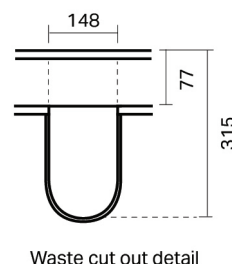

CITY LITE 46 CONSOLE 1200SB 2DR FLOOR, RUBIK CERAMIC BASIN CERAMIC BASIN

SPECIFICATION

Product Code:	CL46-120C-ACAF-[Finish Code]-[Top Code] Finish Codes: F01, F02 Top Codes: RWG (Rubik White Gloss basin), RWM (Rubik White Matte basin)
Top:	Rubik ceramic basin. Available in White Gloss and White Matte finishes. 6.5 litre bowl capacity. Overflow rated at 9L per minute.
Taphole:	Both basin finishes supplied with taphole.
Cabinet:	Cabinet made in New Zealand. Soft-close drawer.
Notes:	5-year warranty. Drawings depict cabinet with Rubik basin top. Tapware & waste not included.

TOP:

CABINET:

Overall vanity height = Cabinet height + Top thickness.

PLUMBING LOCATION:

IMPORTANT NOTE: Throughout this guide, cabinet dimensions are subject to a manufacturing tolerance of ± 2 mm. Ceramic basin dimensions are subject to a manufacturing tolerance of ± 5 mm. Please refer to the installation manual for detailed installation requirements. St Michel pursues a policy of continuous improvement in the design and manufacture of its products and therefore reserves the right to vary specifications without notice.