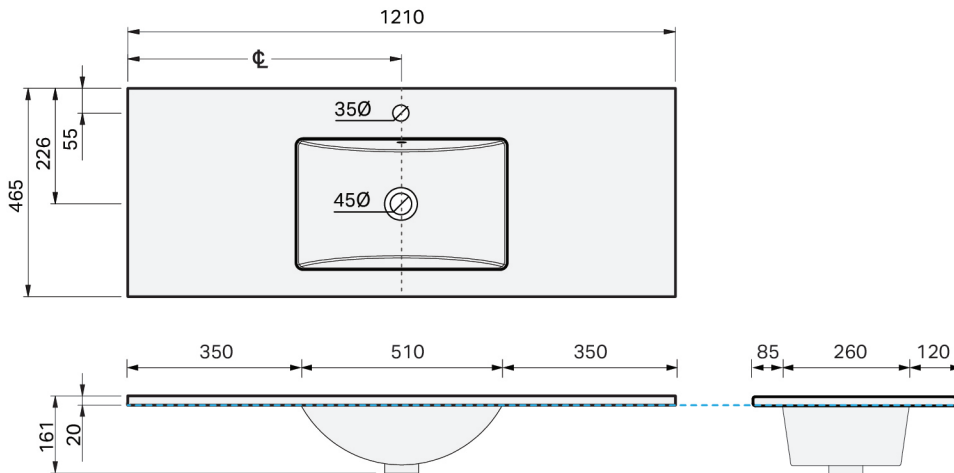

# CITY LITE 46 CONSOLE 1200SB 2DR (SIDE BY SIDE) WALL, RUBIK CERAMIC BASIN CERAMIC BASIN

## SPECIFICATION

<b>Product Code:</b>	<b>CL46-120C-ACAW-[Finish Code]-[Top Code]</b> Finish Codes: F01, F02 Top Codes: RWG (Rubik White Gloss basin), RWM (Rubik White Matte basin)
<b>Top:</b>	Rubik ceramic basin. Available in White Gloss and White Matte finishes. 6.5 litre bowl capacity. Overflow rated at 9L per minute.
<b>Taphole:</b>	Both basin finishes supplied with taphole.
<b>Cabinet:</b>	Cabinet made in New Zealand. Soft-close drawer.
<b>Notes:</b>	5-year warranty. Drawings depict cabinet with Rubik basin top. Tapware & waste not included.

### CABINET:

Overall vanity height = Cabinet height + Top thickness.

**IMPORTANT NOTE:** Throughout this guide, cabinet dimensions are subject to a manufacturing tolerance of  $\pm 2$ mm. Ceramic basin dimensions are subject to a manufacturing tolerance of  $\pm 5$ mm. Please refer to the installation manual for detailed installation requirements. St Michel pursues a policy of continuous improvement in the design and manufacture of its products and therefore reserves the right to vary specifications without notice.