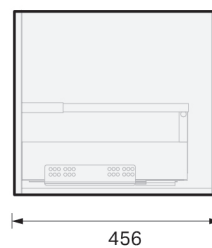

## SPECIFICATION

<b>Product Code:</b>	<b>CL46-120C-ACAW-[Finish Code]-[Top Code]</b> Finish Codes: F01, F02 Top Codes: RWG (Rubik White Gloss basin), RWM (Rubik White Matte basin)
<b>Top:</b>	Rubik ceramic basin. Available in White Gloss and White Matte finishes. 6.5 litre bowl capacity. Overflow rated at 9L per minute.
<b>Taphole:</b>	Both basin finishes supplied with taphole.
<b>Cabinet:</b>	Cabinet made in New Zealand. Soft-close drawer.
<b>Notes:</b>	5-year warranty. Drawings depict cabinet with Rubik basin top. Tapware & waste not included.

### CABINET:

Overall vanity height = Cabinet height + Top thickness.

**IMPORTANT NOTE:** Throughout this guide, cabinet dimensions are subject to a manufacturing tolerance of  $\pm 2$ mm. Ceramic basin dimensions are subject to a manufacturing tolerance of  $\pm 5$ mm. Please refer to the installation manual for detailed installation requirements. St Michel pursues a policy of continuous improvement in the design and manufacture of its products and therefore reserves the right to vary specifications without notice.