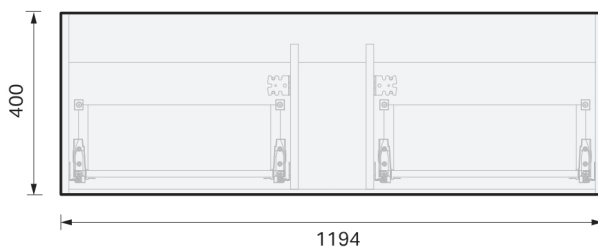

## SPECIFICATION

<b>Product Code:</b>	<b>CL46-120C-ACAW-[Finish Code]-[Top Code]</b> Finish Codes: F01, F02 Top Codes: RWG (Rubik White Gloss basin), RWM (Rubik White Matte basin)
<b>Top:</b>	Rubik ceramic basin. Available in White Gloss and White Matte finishes. 6.5 litre bowl capacity. Overflow rated at 9L per minute.
<b>Taphole:</b>	Both basin finishes supplied with taphole.
<b>Cabinet:</b>	Cabinet made in New Zealand. Soft-close drawer.
<b>Notes:</b>	5-year warranty. Drawings depict cabinet with Rubik basin top. Tapware & waste not included.

### CABINET:

Overall vanity height = Cabinet height + Top thickness.

**IMPORTANT NOTE:** Throughout this guide, cabinet dimensions are subject to a manufacturing tolerance of  $\pm 2$ mm. Ceramic basin dimensions are subject to a manufacturing tolerance of  $\pm 5$ mm. Please refer to the installation manual for detailed installation requirements. St Michel pursues a policy of continuous improvement in the design and manufacture of its products and therefore reserves the right to vary specifications without notice.