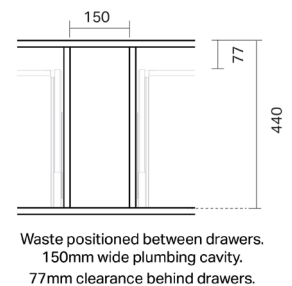

## SPECIFICATION

<b>Product Code:</b>	<b>CL46-120C-ACAW-[Finish Code]-[Top Code]</b> Finish Codes: F01, F02 Top Codes: RWG (Rubik White Gloss basin), RWM (Rubik White Matte basin)
<b>Top:</b>	Rubik ceramic basin. Available in White Gloss and White Matte finishes. 6.5 litre bowl capacity. Overflow rated at 9L per minute.
<b>Taphole:</b>	Both basin finishes supplied with taphole.
<b>Cabinet:</b>	Cabinet made in New Zealand. Soft-close drawer.
<b>Notes:</b>	5-year warranty. Drawings depict cabinet with Rubik basin top. Tapware & waste not included.

### CABINET:

Overall vanity height = Cabinet height + Top thickness.

**IMPORTANT NOTE:** Throughout this guide, cabinet dimensions are subject to a manufacturing tolerance of  $\pm 2$ mm. Ceramic basin dimensions are subject to a manufacturing tolerance of  $\pm 5$ mm. Please refer to the installation manual for detailed installation requirements. St Michel pursues a policy of continuous improvement in the design and manufacture of its products and therefore reserves the right to vary specifications without notice.