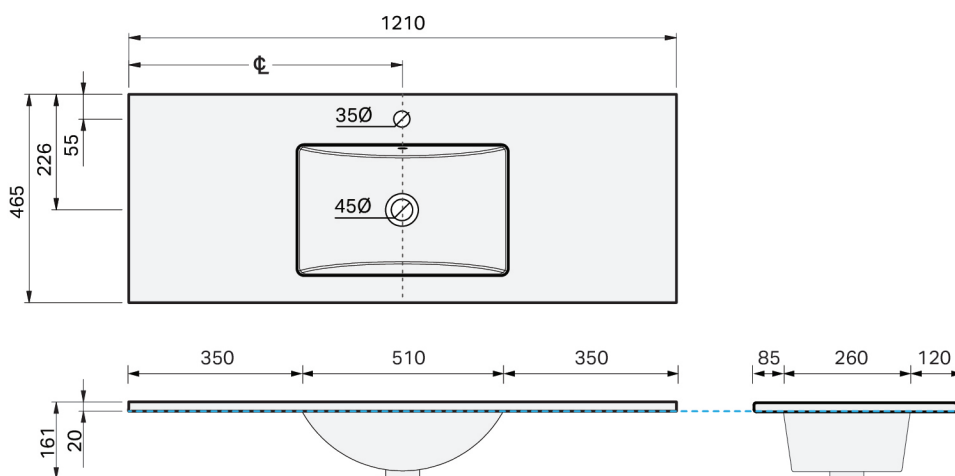

# CITY LITE 46 CONSOLE 1200SB 4DR (SIDE BY SIDE) FLOOR, RUBIK CERAMIC BASIN CERAMIC BASIN

## SPECIFICATION

|                      |   |
|----------------------|---|
| <b>Product Code:</b> | <b>CL46-120C-AEAF-[Finish Code]-[Top Code]</b><br>Finish Codes: F01, F02<br>Top Codes: RWG (Rubik White Gloss basin), RWM (Rubik White Matte basin) |
| <b>Top:</b>          | Rubik ceramic basin. Available in White Gloss and White Matte finishes. 6.5 litre bowl capacity. Overflow rated at 9L per minute.                   |
| <b>Taphole:</b>      | Both basin finishes supplied with taphole.  |
| <b>Cabinet:</b>      | Cabinet made in New Zealand. Soft-close drawer.   |
| <b>Notes:</b>        | 5-year warranty.<br>Drawings depict cabinet with Rubik basin top.<br>Tapware & waste not included.  |

### CABINET:

Overall vanity height = Cabinet height + Top thickness.

**IMPORTANT NOTE:** Throughout this guide, cabinet dimensions are subject to a manufacturing tolerance of  $\pm 2$ mm. Ceramic basin dimensions are subject to a manufacturing tolerance of  $\pm 5$ mm. Please refer to the installation manual for detailed installation requirements. St Michel pursues a policy of continuous improvement in the design and manufacture of its products and therefore reserves the right to vary specifications without notice.