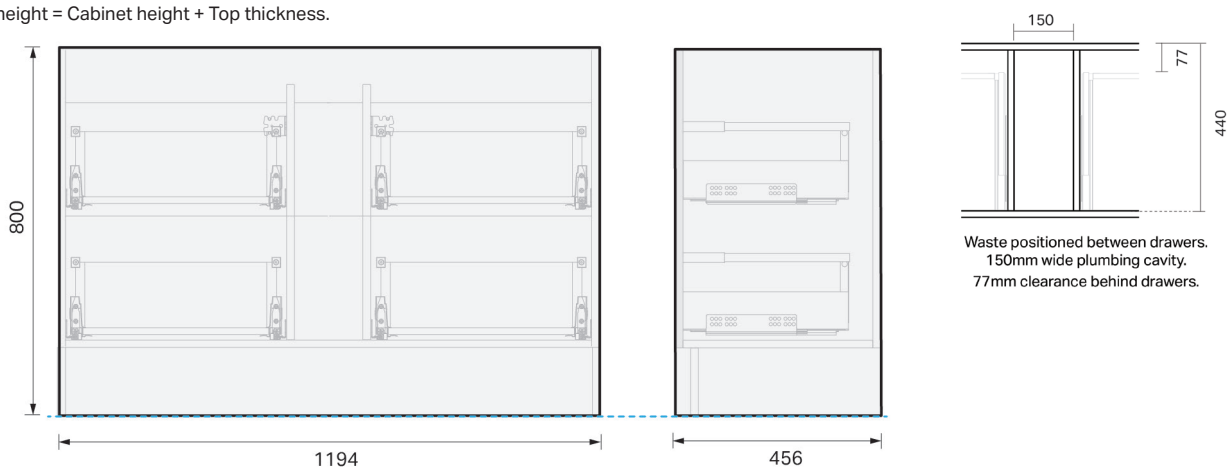

## SPECIFICATION

|                      |   |
|----------------------|---|
| <b>Product Code:</b> | <b>CL46-120C-AEAF-[Finish Code]-[Top Code]</b><br>Finish Codes: F01, F02<br>Top Codes: RWG (Rubik White Gloss basin), RWM (Rubik White Matte basin) |
| <b>Top:</b>          | Rubik ceramic basin. Available in White Gloss and White Matte finishes. 6.5 litre bowl capacity. Overflow rated at 9L per minute.                   |
| <b>Taphole:</b>      | Both basin finishes supplied with taphole.  |
| <b>Cabinet:</b>      | Cabinet made in New Zealand. Soft-close drawer.   |
| <b>Notes:</b>        | 5-year warranty.<br>Drawings depict cabinet with Rubik basin top.<br>Tapware & waste not included.  |

### CABINET:

Overall vanity height = Cabinet height + Top thickness.

**IMPORTANT NOTE:** Throughout this guide, cabinet dimensions are subject to a manufacturing tolerance of  $\pm 2$ mm. Ceramic basin dimensions are subject to a manufacturing tolerance of  $\pm 5$ mm. Please refer to the installation manual for detailed installation requirements. St Michel pursues a policy of continuous improvement in the design and manufacture of its products and therefore reserves the right to vary specifications without notice.