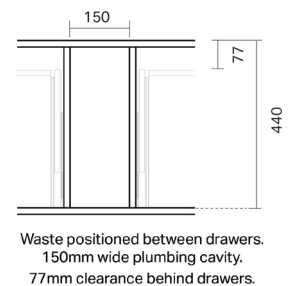

CITY LITE 46 CONSOLE 1200SB 4DR (SIDE BY SIDE) MAXI WALL, RUBIK CERAMIC BASIN CERAMIC BASIN

SPECIFICATION

Product Code:	CL46-120C-AEAM-[Finish Code]-[Top Code] Finish Codes: F01, F02 Top Codes: RWG (Rubik White Gloss basin), RWM (Rubik White Matte basin)
Top:	Rubik ceramic basin. Available in White Gloss and White Matte finishes. 6.5 litre bowl capacity. Overflow rated at 9L per minute.
Taphole:	Both basin finishes supplied with taphole.
Cabinet:	Cabinet made in New Zealand. Soft-close drawer.
Notes:	5-year warranty. Drawings depict cabinet with Rubik basin top. Tapware & waste not included.

TOP:

CABINET:

Overall vanity height = Cabinet height + Top thickness.

IMPORTANT NOTE: Throughout this guide, cabinet dimensions are subject to a manufacturing tolerance of ± 2 mm. Ceramic basin dimensions are subject to a manufacturing tolerance of ± 5 mm. Please refer to the installation manual for detailed installation requirements. St Michel pursues a policy of continuous improvement in the design and manufacture of its products and therefore reserves the right to vary specifications without notice.