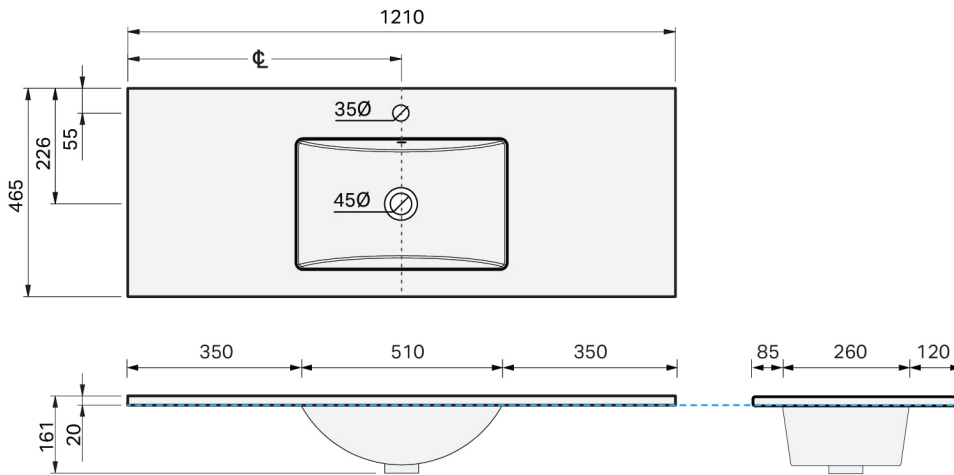

CITY LITE 46 CONSOLE 1200SB 4DR (SIDE BY SIDE) MAXI WALL, RUBIK CERAMIC BASIN CERAMIC BASIN

SPECIFICATION

Product Code:	CL46-120C-AEAM-[Finish Code]-[Top Code] Finish Codes: F01, F02 Top Codes: RWG (Rubik White Gloss basin), RWM (Rubik White Matte basin)
Top:	Rubik ceramic basin. Available in White Gloss and White Matte finishes. 6.5 litre bowl capacity. Overflow rated at 9L per minute.
Taphole:	Both basin finishes supplied with taphole.
Cabinet:	Cabinet made in New Zealand. Soft-close drawer.
Notes:	5-year warranty. Drawings depict cabinet with Rubik basin top. Tapware & waste not included.

TOP:

CABINET:

Overall vanity height = Cabinet height + Top thickness.

IMPORTANT NOTE: Throughout this guide, cabinet dimensions are subject to a manufacturing tolerance of ± 2 mm. Ceramic basin dimensions are subject to a manufacturing tolerance of ± 5 mm. Please refer to the installation manual for detailed installation requirements. St Michel pursues a policy of continuous improvement in the design and manufacture of its products and therefore reserves the right to vary specifications without notice.