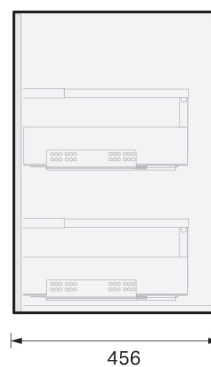

CITY LITE 46 CONSOLE 1200SB 4DR (SIDE BY SIDE) MAXI WALL, RUBIK CERAMIC BASIN CERAMIC BASIN

SPECIFICATION

Product Code:	CL46-120C-AEAM-[Finish Code]-[Top Code] Finish Codes: F01, F02 Top Codes: RWG (Rubik White Gloss basin), RWM (Rubik White Matte basin)
Top:	Rubik ceramic basin. Available in White Gloss and White Matte finishes. 6.5 litre bowl capacity. Overflow rated at 9L per minute.
Taphole:	Both basin finishes supplied with taphole.
Cabinet:	Cabinet made in New Zealand. Soft-close drawer.
Notes:	5-year warranty. Drawings depict cabinet with Rubik basin top. Tapware & waste not included.

TOP:

CABINET:

Overall vanity height = Cabinet height + Top thickness.

IMPORTANT NOTE: Throughout this guide, cabinet dimensions are subject to a manufacturing tolerance of ± 2 mm. Ceramic basin dimensions are subject to a manufacturing tolerance of ± 5 mm. Please refer to the installation manual for detailed installation requirements. St Michel pursues a policy of continuous improvement in the design and manufacture of its products and therefore reserves the right to vary specifications without notice.