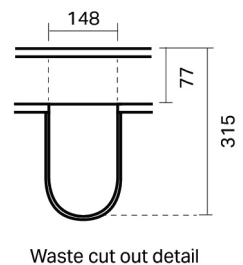

## SPECIFICATION

<b>Product Code:</b>	<b>CL46-120C-BLAW-[Finish Code]-[Top Code]</b> Finish Codes: F01, F02 Top Codes: RWG (Rubik White Gloss basin), RWM (Rubik White Matte basin)
<b>Top:</b>	Rubik ceramic basin. Available in White Gloss and White Matte finishes. 6.5 litre bowl capacity. Overflow rated at 9L per minute.
<b>Taphole:</b>	Both basin finishes supplied with taphole.
<b>Cabinet:</b>	Cabinet made in New Zealand. Soft-close drawer.
<b>Notes:</b>	5-year warranty. Drawings depict cabinet with Rubik basin top. Tapware & waste not included.

### CABINET:

Overall vanity height = Cabinet height + Top thickness.

### PLUMBING LOCATION:

**IMPORTANT NOTE:** Throughout this guide, cabinet dimensions are subject to a manufacturing tolerance of  $\pm 2$ mm. Ceramic basin dimensions are subject to a manufacturing tolerance of  $\pm 5$ mm. Please refer to the installation manual for detailed installation requirements. St Michel pursues a policy of continuous improvement in the design and manufacture of its products and therefore reserves the right to vary specifications without notice.