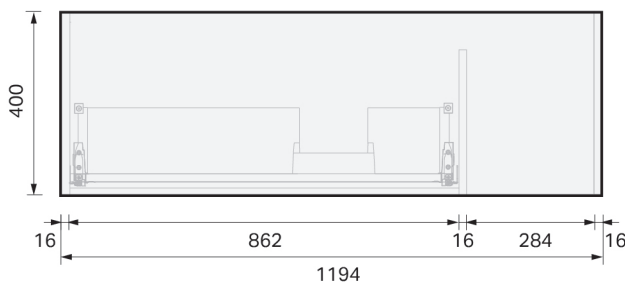

## SPECIFICATION

<b>Product Code:</b>	<b>CL46-120C-BLAW-[Finish Code]-[Top Code]</b> Finish Codes: F01, F02 Top Codes: RWG (Rubik White Gloss basin), RWM (Rubik White Matte basin)
<b>Top:</b>	Rubik ceramic basin. Available in White Gloss and White Matte finishes. 6.5 litre bowl capacity. Overflow rated at 9L per minute.
<b>Taphole:</b>	Both basin finishes supplied with taphole.
<b>Cabinet:</b>	Cabinet made in New Zealand. Soft-close drawer.
<b>Notes:</b>	5-year warranty. Drawings depict cabinet with Rubik basin top. Tapware & waste not included.

### CABINET:

Overall vanity height = Cabinet height + Top thickness.

### PLUMBING LOCATION:

**IMPORTANT NOTE:** Throughout this guide, cabinet dimensions are subject to a manufacturing tolerance of  $\pm 2$ mm. Ceramic basin dimensions are subject to a manufacturing tolerance of  $\pm 5$ mm. Please refer to the installation manual for detailed installation requirements. St Michel pursues a policy of continuous improvement in the design and manufacture of its products and therefore reserves the right to vary specifications without notice.