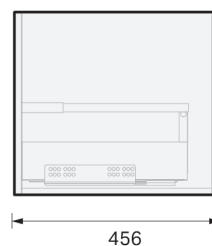

## SPECIFICATION

<b>Product Code:</b>	<b>CL46-120C-BLAW-[Finish Code]-[Top Code]</b> Finish Codes: F01, F02 Top Codes: RWG (Rubik White Gloss basin), RWM (Rubik White Matte basin)
<b>Top:</b>	Rubik ceramic basin. Available in White Gloss and White Matte finishes. 6.5 litre bowl capacity. Overflow rated at 9L per minute.
<b>Taphole:</b>	Both basin finishes supplied with taphole.
<b>Cabinet:</b>	Cabinet made in New Zealand. Soft-close drawer.
<b>Notes:</b>	5-year warranty. Drawings depict cabinet with Rubik basin top. Tapware & waste not included.

### CABINET:

Overall vanity height = Cabinet height + Top thickness.