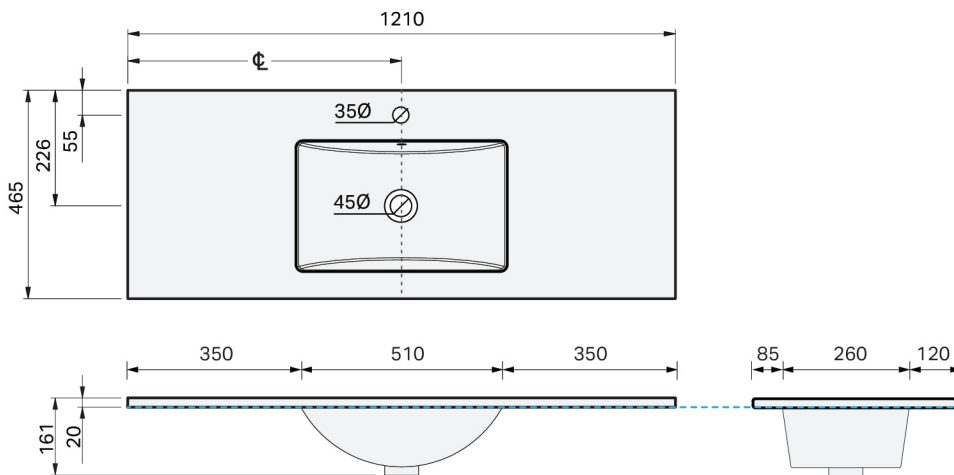

# CITY LITE 46 CONSOLE 1200SB 1D/1DR (LH DRAWER) WALL, RUBIK CERAMIC BASIN CERAMIC BASIN

## SPECIFICATION

<b>Product Code:</b>	<b>CL46-120C-BLAW-[Finish Code]-[Top Code]</b> Finish Codes: F01, F02 Top Codes: RWG (Rubik White Gloss basin), RWM (Rubik White Matte basin)
<b>Top:</b>	Rubik ceramic basin. Available in White Gloss and White Matte finishes. 6.5 litre bowl capacity. Overflow rated at 9L per minute.
<b>Taphole:</b>	Both basin finishes supplied with taphole.
<b>Cabinet:</b>	Cabinet made in New Zealand. Soft-close drawer.
<b>Notes:</b>	5-year warranty. Drawings depict cabinet with Rubik basin top. Tapware & waste not included.

### CABINET:

Overall vanity height = Cabinet height + Top thickness.

### PLUMBING LOCATION:

**IMPORTANT NOTE:** Throughout this guide, cabinet dimensions are subject to a manufacturing tolerance of  $\pm 2$ mm. Ceramic basin dimensions are subject to a manufacturing tolerance of  $\pm 5$ mm. Please refer to the installation manual for detailed installation requirements. St Michel pursues a policy of continuous improvement in the design and manufacture of its products and therefore reserves the right to vary specifications without notice.