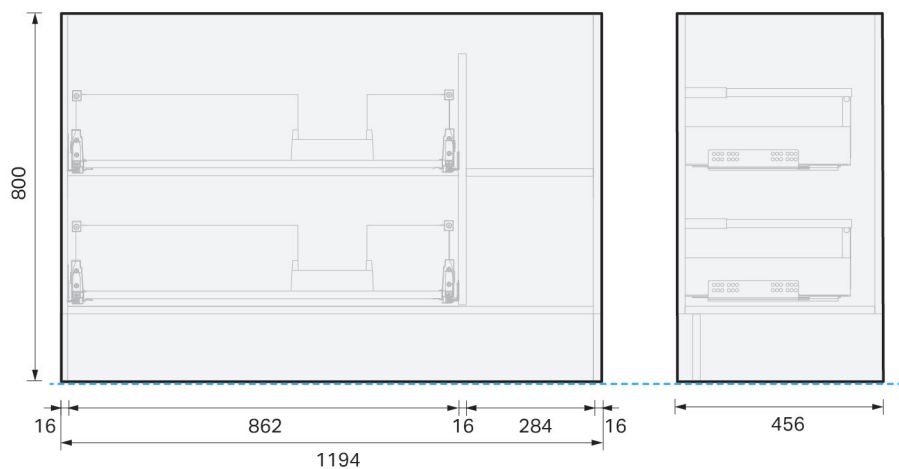

CITY LITE 46 CONSOLE 1200SB 1D/2DR (STACKED LH DRAWERS) FLOOR, RUBIK CERAMIC BASIN CERAMIC BASIN

SPECIFICATION

Product Code:	CL46-120C-BMAF-[Finish Code]-[Top Code] Finish Codes: F01, F02 Top Codes: RWG (Rubik White Gloss basin), RWM (Rubik White Matte basin)
Top:	Rubik ceramic basin. Available in White Gloss and White Matte finishes. 6.5 litre bowl capacity. Overflow rated at 9L per minute.
Taphole:	Both basin finishes supplied with taphole.
Cabinet:	Cabinet made in New Zealand. Soft-close drawer.
Notes:	5-year warranty. Drawings depict cabinet with Rubik basin top. Tapware & waste not included.

TOP:

CABINET:

Overall vanity height = Cabinet height + Top thickness.

PLUMBING LOCATION:

IMPORTANT NOTE: Throughout this guide, cabinet dimensions are subject to a manufacturing tolerance of ± 2 mm. Ceramic basin dimensions are subject to a manufacturing tolerance of ± 5 mm. Please refer to the installation manual for detailed installation requirements. St Michel pursues a policy of continuous improvement in the design and manufacture of its products and therefore reserves the right to vary specifications without notice.