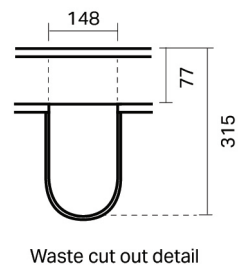

CITY LITE 46 CONSOLE 1200SB 1D/2DR (STACKED LH DRAWERS) FLOOR, RUBIK CERAMIC BASIN CERAMIC BASIN

SPECIFICATION

Product Code:	CL46-120C-BMAF-[Finish Code]-[Top Code] Finish Codes: F01, F02 Top Codes: RWG (Rubik White Gloss basin), RWM (Rubik White Matte basin)
Top:	Rubik ceramic basin. Available in White Gloss and White Matte finishes. 6.5 litre bowl capacity. Overflow rated at 9L per minute.
Taphole:	Both basin finishes supplied with taphole.
Cabinet:	Cabinet made in New Zealand. Soft-close drawer.
Notes:	5-year warranty. Drawings depict cabinet with Rubik basin top. Tapware & waste not included.

TOP:

CABINET:

Overall vanity height = Cabinet height + Top thickness.

PLUMBING LOCATION:

IMPORTANT NOTE: Throughout this guide, cabinet dimensions are subject to a manufacturing tolerance of ± 2 mm. Ceramic basin dimensions are subject to a manufacturing tolerance of ± 5 mm. Please refer to the installation manual for detailed installation requirements. St Michel pursues a policy of continuous improvement in the design and manufacture of its products and therefore reserves the right to vary specifications without notice.