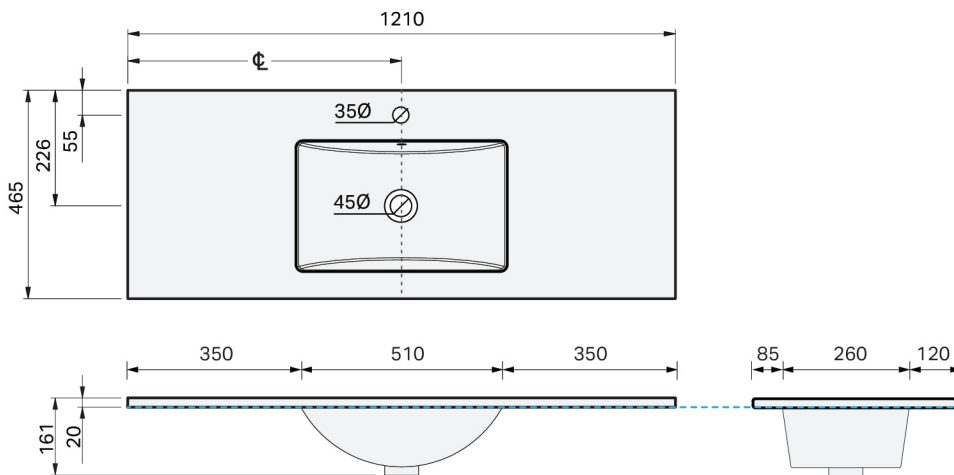

CITY LITE 46 CONSOLE 1200SB 1D/2DR (STACKED LH DRAWERS) FLOOR, RUBIK CERAMIC BASIN CERAMIC BASIN

SPECIFICATION

Product Code:	CL46-120C-BMAF-[Finish Code]-[Top Code] Finish Codes: F01, F02 Top Codes: RWG (Rubik White Gloss basin), RWM (Rubik White Matte basin)
Top:	Rubik ceramic basin. Available in White Gloss and White Matte finishes. 6.5 litre bowl capacity. Overflow rated at 9L per minute.
Taphole:	Both basin finishes supplied with taphole.
Cabinet:	Cabinet made in New Zealand. Soft-close drawer.
Notes:	5-year warranty. Drawings depict cabinet with Rubik basin top. Tapware & waste not included.

TOP:

CABINET:

Overall vanity height = Cabinet height + Top thickness.

PLUMBING LOCATION:

IMPORTANT NOTE: Throughout this guide, cabinet dimensions are subject to a manufacturing tolerance of ± 2 mm. Ceramic basin dimensions are subject to a manufacturing tolerance of ± 5 mm. Please refer to the installation manual for detailed installation requirements. St Michel pursues a policy of continuous improvement in the design and manufacture of its products and therefore reserves the right to vary specifications without notice.