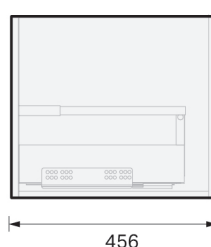

CITY LITE 46 CONSOLE 1200SB 1D/1DR (RH DRAWER) WALL, RUBIK CERAMIC BASIN CERAMIC BASIN

SPECIFICATION

Product Code:	CL46-120C-BRAW-[Finish Code]-[Top Code] Finish Codes: F01, F02 Top Codes: RWG (Rubik White Gloss basin), RWM (Rubik White Matte basin)
Top:	Rubik ceramic basin. Available in White Gloss and White Matte finishes. 6.5 litre bowl capacity. Overflow rated at 9L per minute.
Taphole:	Both basin finishes supplied with taphole.
Cabinet:	Cabinet made in New Zealand. Soft-close drawer.
Notes:	5-year warranty. Drawings depict cabinet with Rubik basin top. Tapware & waste not included.

TOP:

CABINET:

Overall vanity height = Cabinet height + Top thickness.

PLUMBING LOCATION:

IMPORTANT NOTE: Throughout this guide, cabinet dimensions are subject to a manufacturing tolerance of ± 2 mm. Ceramic basin dimensions are subject to a manufacturing tolerance of ± 5 mm. Please refer to the installation manual for detailed installation requirements. St Michel pursues a policy of continuous improvement in the design and manufacture of its products and therefore reserves the right to vary specifications without notice.