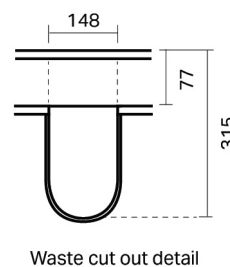

CITY LITE 46 CONSOLE 1200SB 1D/1DR (RH DRAWER) WALL, RUBIK CERAMIC BASIN CERAMIC BASIN

SPECIFICATION

Product Code:	CL46-120C-BRAW-[Finish Code]-[Top Code] Finish Codes: F01, F02 Top Codes: RWG (Rubik White Gloss basin), RWM (Rubik White Matte basin)
Top:	Rubik ceramic basin. Available in White Gloss and White Matte finishes. 6.5 litre bowl capacity. Overflow rated at 9L per minute.
Taphole:	Both basin finishes supplied with taphole.
Cabinet:	Cabinet made in New Zealand. Soft-close drawer.
Notes:	5-year warranty. Drawings depict cabinet with Rubik basin top. Tapware & waste not included.

TOP:

CABINET:

Overall vanity height = Cabinet height + Top thickness.

PLUMBING LOCATION:

IMPORTANT NOTE: Throughout this guide, cabinet dimensions are subject to a manufacturing tolerance of ± 2 mm. Ceramic basin dimensions are subject to a manufacturing tolerance of ± 5 mm. Please refer to the installation manual for detailed installation requirements. St Michel pursues a policy of continuous improvement in the design and manufacture of its products and therefore reserves the right to vary specifications without notice.