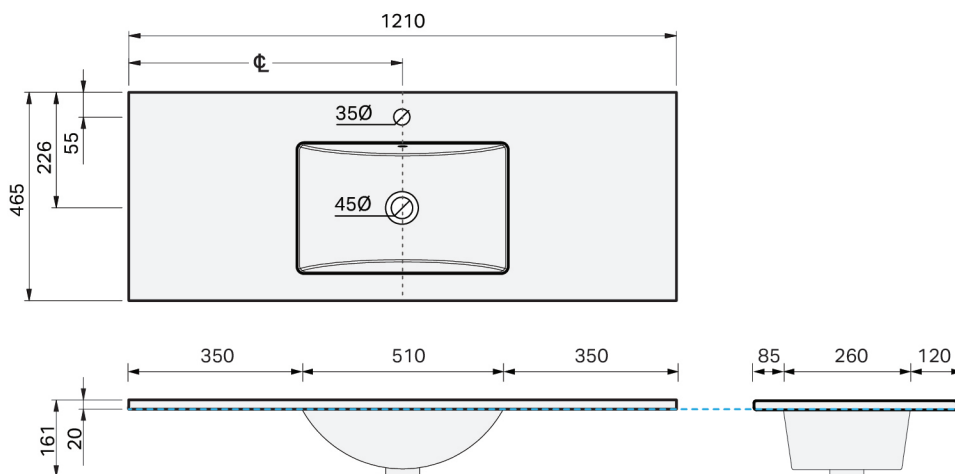

CITY LITE 46 CONSOLE 1200SB 1D/1DR (RH DRAWER) WALL, RUBIK CERAMIC BASIN CERAMIC BASIN

SPECIFICATION

Product Code:	CL46-120C-BRAW-[Finish Code]-[Top Code] Finish Codes: F01, F02 Top Codes: RWG (Rubik White Gloss basin), RWM (Rubik White Matte basin)
Top:	Rubik ceramic basin. Available in White Gloss and White Matte finishes. 6.5 litre bowl capacity. Overflow rated at 9L per minute.
Taphole:	Both basin finishes supplied with taphole.
Cabinet:	Cabinet made in New Zealand. Soft-close drawer.
Notes:	5-year warranty. Drawings depict cabinet with Rubik basin top. Tapware & waste not included.

TOP:

CABINET:

Overall vanity height = Cabinet height + Top thickness.

PLUMBING LOCATION:

IMPORTANT NOTE: Throughout this guide, cabinet dimensions are subject to a manufacturing tolerance of ± 2 mm. Ceramic basin dimensions are subject to a manufacturing tolerance of ± 5 mm. Please refer to the installation manual for detailed installation requirements. St Michel pursues a policy of continuous improvement in the design and manufacture of its products and therefore reserves the right to vary specifications without notice.