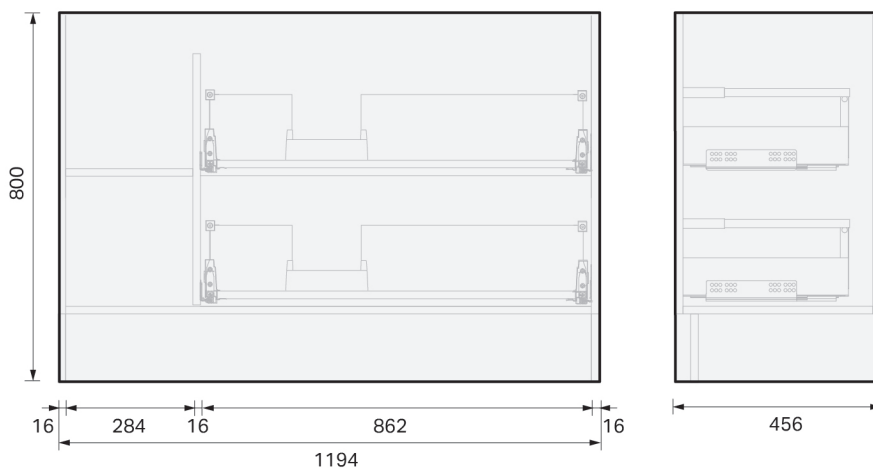

CITY LITE 46 CONSOLE 1200SB 1D/2DR (STACKED RH DRAWERS) FLOOR, RUBIK CERAMIC BASIN CERAMIC BASIN

SPECIFICATION

Product Code:	CL46-120C-BSAF-[Finish Code]-[Top Code] Finish Codes: F01, F02 Top Codes: RWG (Rubik White Gloss basin), RWM (Rubik White Matte basin)
Top:	Rubik ceramic basin. Available in White Gloss and White Matte finishes. 6.5 litre bowl capacity. Overflow rated at 9L per minute.
Taphole:	Both basin finishes supplied with taphole.
Cabinet:	Cabinet made in New Zealand. Soft-close drawer.
Notes:	5-year warranty. Drawings depict cabinet with Rubik basin top. Tapware & waste not included.

TOP:

CABINET:

Overall vanity height = Cabinet height + Top thickness.

PLUMBING LOCATION:

IMPORTANT NOTE: Throughout this guide, cabinet dimensions are subject to a manufacturing tolerance of ± 2 mm. Ceramic basin dimensions are subject to a manufacturing tolerance of ± 5 mm. Please refer to the installation manual for detailed installation requirements. St Michel pursues a policy of continuous improvement in the design and manufacture of its products and therefore reserves the right to vary specifications without notice.