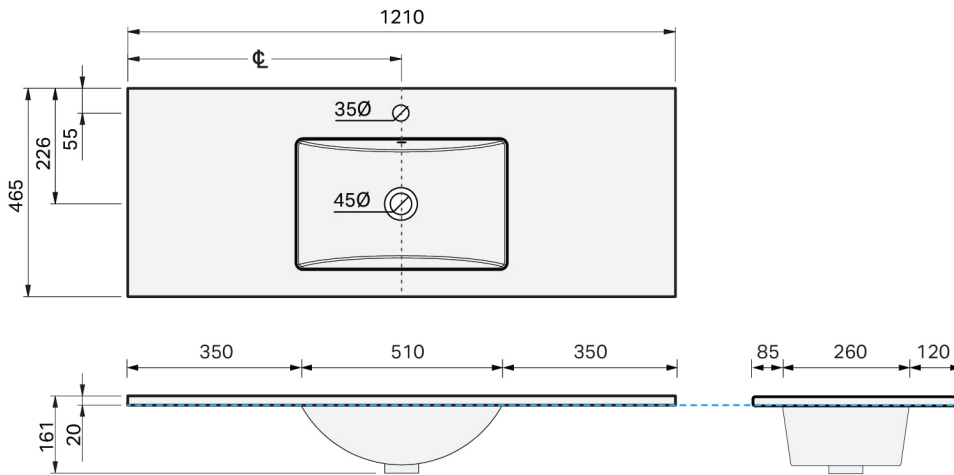

CITY LITE 46 CONSOLE 1200SB 1D/2DR (STACKED RH DRAWERS) FLOOR, RUBIK CERAMIC BASIN CERAMIC BASIN

SPECIFICATION

Product Code:	CL46-120C-BSAF-[Finish Code]-[Top Code] Finish Codes: F01, F02 Top Codes: RWG (Rubik White Gloss basin), RWM (Rubik White Matte basin)
Top:	Rubik ceramic basin. Available in White Gloss and White Matte finishes. 6.5 litre bowl capacity. Overflow rated at 9L per minute.
Taphole:	Both basin finishes supplied with taphole.
Cabinet:	Cabinet made in New Zealand. Soft-close drawer.
Notes:	5-year warranty. Drawings depict cabinet with Rubik basin top. Tapware & waste not included.

TOP:

CABINET:

Overall vanity height = Cabinet height + Top thickness.

PLUMBING LOCATION:

IMPORTANT NOTE: Throughout this guide, cabinet dimensions are subject to a manufacturing tolerance of ± 2 mm. Ceramic basin dimensions are subject to a manufacturing tolerance of ± 5 mm. Please refer to the installation manual for detailed installation requirements. St Michel pursues a policy of continuous improvement in the design and manufacture of its products and therefore reserves the right to vary specifications without notice.