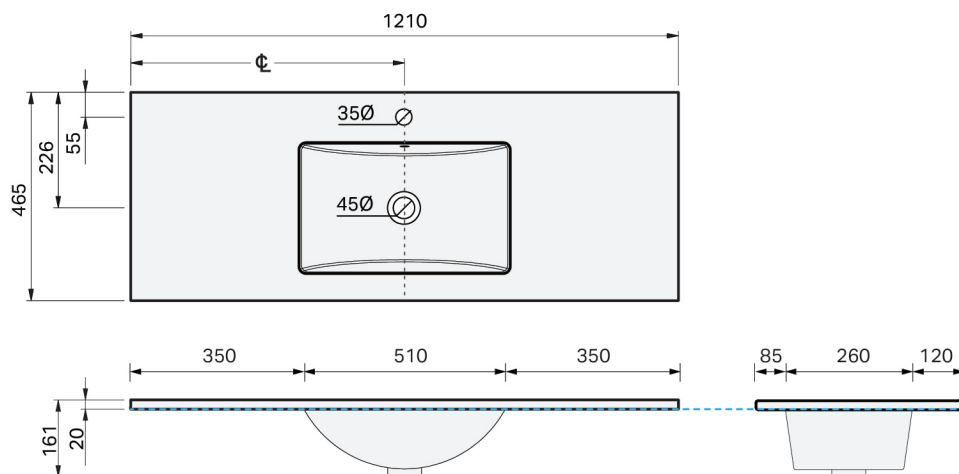

CITY LITE 46 CONSOLE 1200SB 1D/2DR (STACKED RH DRAWERS) MAXI WALL, RUBIK CERAMIC BASIN CERAMIC BASIN

SPECIFICATION

Product Code:	CL46-120C-BSAM-[Finish Code]-[Top Code] Finish Codes: F01, F02 Top Codes: RWG (Rubik White Gloss basin), RWM (Rubik White Matte basin)
Top:	Rubik ceramic basin. Available in White Gloss and White Matte finishes. 6.5 litre bowl capacity. Overflow rated at 9L per minute.
Taphole:	Both basin finishes supplied with taphole.
Cabinet:	Cabinet made in New Zealand. Soft-close drawer.
Notes:	5-year warranty. Drawings depict cabinet with Rubik basin top. Tapware & waste not included.

TOP:

CABINET:

Overall vanity height = Cabinet height + Top thickness.

PLUMBING LOCATION:

IMPORTANT NOTE: Throughout this guide, cabinet dimensions are subject to a manufacturing tolerance of ± 2 mm. Ceramic basin dimensions are subject to a manufacturing tolerance of ± 5 mm. Please refer to the installation manual for detailed installation requirements. St Michel pursues a policy of continuous improvement in the design and manufacture of its products and therefore reserves the right to vary specifications without notice.