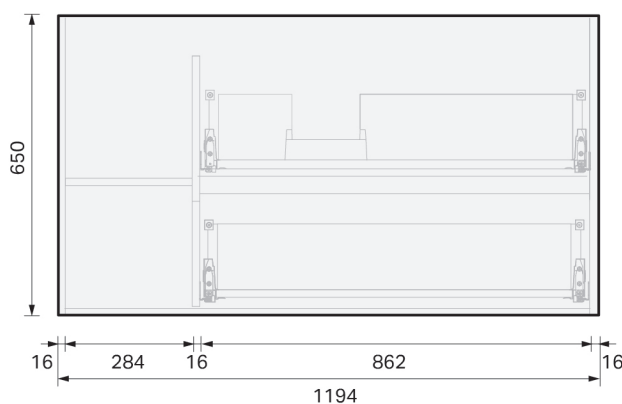

CITY LITE 46 CONSOLE 1200SB 1D/2DR (STACKED RH DRAWERS) MAXI WALL, RUBIK CERAMIC BASIN CERAMIC BASIN

SPECIFICATION

Product Code:	CL46-120C-BSAM-[Finish Code]-[Top Code] Finish Codes: F01, F02 Top Codes: RWG (Rubik White Gloss basin), RWM (Rubik White Matte basin)
Top:	Rubik ceramic basin. Available in White Gloss and White Matte finishes. 6.5 litre bowl capacity. Overflow rated at 9L per minute.
Taphole:	Both basin finishes supplied with taphole.
Cabinet:	Cabinet made in New Zealand. Soft-close drawer.
Notes:	5-year warranty. Drawings depict cabinet with Rubik basin top. Tapware & waste not included.

TOP:

CABINET:

Overall vanity height = Cabinet height + Top thickness.

PLUMBING LOCATION:

IMPORTANT NOTE: Throughout this guide, cabinet dimensions are subject to a manufacturing tolerance of ± 2 mm. Ceramic basin dimensions are subject to a manufacturing tolerance of ± 5 mm. Please refer to the installation manual for detailed installation requirements. St Michel pursues a policy of continuous improvement in the design and manufacture of its products and therefore reserves the right to vary specifications without notice.