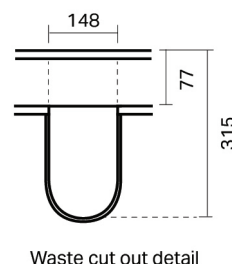

CITY LITE 46 CONSOLE 1200SB 1D/2DR (STACKED RH DRAWERS) MAXI WALL, RUBIK CERAMIC BASIN CERAMIC BASIN

SPECIFICATION

Product Code:	CL46-120C-BSAM-[Finish Code]-[Top Code] Finish Codes: F01, F02 Top Codes: RWG (Rubik White Gloss basin), RWM (Rubik White Matte basin)
Top:	Rubik ceramic basin. Available in White Gloss and White Matte finishes. 6.5 litre bowl capacity. Overflow rated at 9L per minute.
Taphole:	Both basin finishes supplied with taphole.
Cabinet:	Cabinet made in New Zealand. Soft-close drawer.
Notes:	5-year warranty. Drawings depict cabinet with Rubik basin top. Tapware & waste not included.

TOP:

CABINET:

Overall vanity height = Cabinet height + Top thickness.

PLUMBING LOCATION:

IMPORTANT NOTE: Throughout this guide, cabinet dimensions are subject to a manufacturing tolerance of ± 2 mm. Ceramic basin dimensions are subject to a manufacturing tolerance of ± 5 mm. Please refer to the installation manual for detailed installation requirements. St Michel pursues a policy of continuous improvement in the design and manufacture of its products and therefore reserves the right to vary specifications without notice.