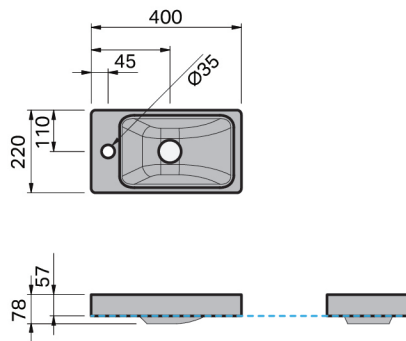

# CITY LITE 22 CONSOLE 400 1D FLOOR, LEFT HINGED DOOR, ELI CERAMIC BASIN

## SPECIFICATION

<b>Product Code:</b>	<b>CL22-040C-BALF-[Finish code]-[Top code]</b> Finish Codes: F01, F02 Top Codes: EWG (Eli White Gloss basin), EWM (Eli White Matte basin)
<b>Top:</b>	Penelope Basin. Available in White Gloss finish only. 1 litre bowl capacity. Overflow rated at 5L per minute. Tops can be rotated for left or right tap orientation.
<b>Taphole:</b>	Supplied with taphole.
<b>Cabinet:</b>	Cabinet made in New Zealand. Soft-close door.
<b>Notes:</b>	5-year warranty. Drawings depict the left hinge version (BALF) with a Eli basin top. A separate specification is available for the right hinge version (BARF). Tapware & waste not included.

### CABINET:

Overall vanity height = Cabinet height + Top thickness.

**IMPORTANT NOTE:** Throughout this guide, cabinet dimensions are subject to a manufacturing tolerance of  $\pm 2$ mm. Ceramic basin dimensions are subject to a manufacturing tolerance of  $\pm 5$ mm. Please refer to the installation manual for detailed installation requirements. St Michel pursues a policy of continuous improvement in the design and manufacture of its products and therefore reserves the right to vary specifications without notice.