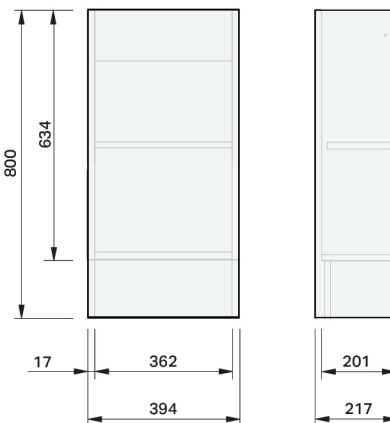

## SPECIFICATION

<b>Product Code:</b>	<b>CL22-040C-BALF-[Finish code]-[Top code]</b> Finish Codes: F01, F02 Top Codes: EWG (Eli White Gloss basin), EWM (Eli White Matte basin)
<b>Top:</b>	Penelope Basin. Available in White Gloss finish only. 1 litre bowl capacity. Overflow rated at 5L per minute. Tops can be rotated for left or right tap orientation.
<b>Taphole:</b>	Supplied with taphole.
<b>Cabinet:</b>	Cabinet made in New Zealand. Soft-close door.
<b>Notes:</b>	5-year warranty. Drawings depict the left hinge version (BALF) with a Eli basin top. A separate specification is available for the right hinge version (BARF). Tapware & waste not included.

### CABINET:

Overall vanity height = Cabinet height + Top thickness.

**IMPORTANT NOTE:** Throughout this guide, cabinet dimensions are subject to a manufacturing tolerance of  $\pm 2$ mm. Ceramic basin dimensions are subject to a manufacturing tolerance of  $\pm 5$ mm. Please refer to the installation manual for detailed installation requirements. St Michel pursues a policy of continuous improvement in the design and manufacture of its products and therefore reserves the right to vary specifications without notice.