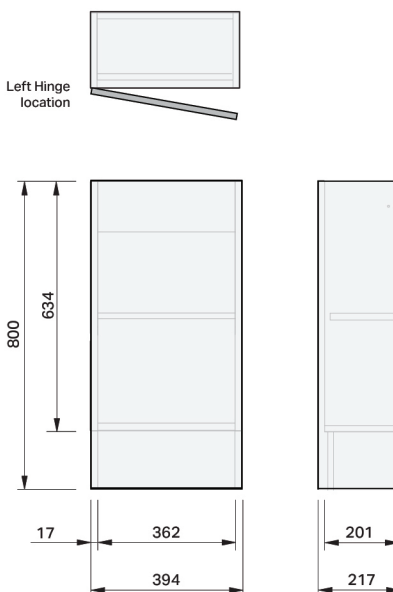

## SPECIFICATION

<b>Product Code:</b>	<b>CL22-040C-BALF-[Finish code]-PWG</b> Finish Codes: F01, F02 Top Codes: PWG (Penelope White Gloss basin)
<b>Top:</b>	Penelope Basin. Available in White Gloss finish only. 1 litre bowl capacity. Overflow rated at 5L per minute. Tops can be rotated for left or right tap orientation.
<b>Taphole:</b>	Supplied with taphole.
<b>Cabinet:</b>	Cabinet made in New Zealand. Soft-close door.
<b>Notes:</b>	5-year warranty. Drawings depict cabinet with Penelope basin top. Specifications shown apply to the left hinge version (BALF). A separate specification is available for the right hinge version (BARF). Tapware & waste not included.

### CABINET:

Overall vanity height = Cabinet height + Top thickness.

**IMPORTANT NOTE:** Throughout this guide, dimensions may vary by  $\pm 3$ mm. Please read the installation manual for detailed information on installing the product. St Michel pursues a policy of continuing improvement in design and manufacturing of its products. The right is therefore reserved to vary specifications without notice.