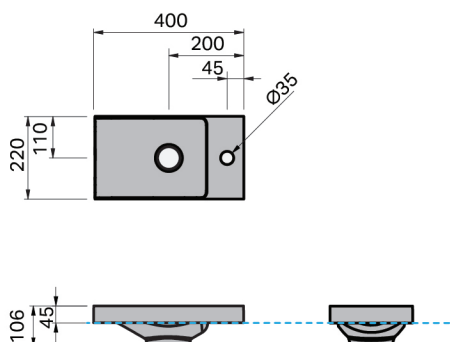

## SPECIFICATION

<b>Product Code:</b>	<b>CL22-040C-BALF-[Finish code]-PWG</b> Finish Codes: F01, F02 Top Codes: PWG (Penelope White Gloss basin)
<b>Top:</b>	Penelope Basin. Available in White Gloss finish only. 1 litre bowl capacity. Overflow rated at 5L per minute. Tops can be rotated for left or right tap orientation.
<b>Taphole:</b>	Supplied with taphole.
<b>Cabinet:</b>	Cabinet made in New Zealand. Soft-close door.
<b>Notes:</b>	5-year warranty. Drawings depict cabinet with Penelope basin top. Specifications shown apply to the left hinge version (BALF). A separate specification is available for the right hinge version (BARF). Tapware & waste not included.

### CABINET:

Overall vanity height = Cabinet height + Top thickness.

**IMPORTANT NOTE:** Throughout this guide, dimensions may vary by  $\pm 3$ mm. Please read the installation manual for detailed information on installing the product. St Michel pursues a policy of continuing improvement in design and manufacturing of its products. The right is therefore reserved to vary specifications without notice.