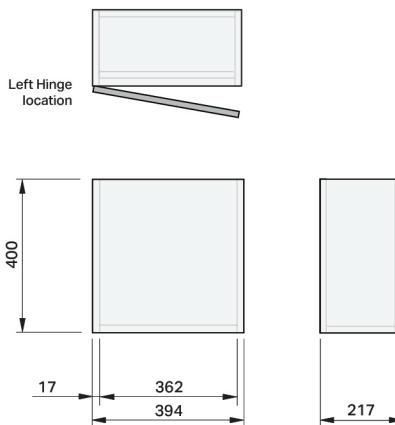

CITY LITE 22 CONSOLE 400 1D WALL, LEFT HINGED DOOR, PENELOPE MINERAL CAST BASIN

SPECIFICATION

Product Code:	CL22-040C-BALW-[Finish code]-PWG Finish Codes: F01, F02 Top Codes: PWG (Penelope White Gloss basin)
Top:	Penelope Basin. Available in White Gloss finish only. 1 litre bowl capacity. Overflow rated at 5L per minute. Tops can be rotated for left or right tap orientation.
Taphole:	Supplied with taphole.
Cabinet:	Cabinet made in New Zealand. Soft-close door.
Notes:	5-year warranty. Drawings depict cabinet with Penelope basin top. Specifications shown apply to the left hinge version (BALW). A separate specification is available for the right hinge version (BARW). Tapware & waste not included.

TOP:

CABINET:

Overall vanity height = Cabinet height + Top thickness.

IMPORTANT NOTE: Throughout this guide, dimensions may vary by ± 3 mm. Please read the installation manual for detailed information on installing the product. St Michel pursues a policy of continuing improvement in design and manufacturing of its products. The right is therefore reserved to vary specifications without notice.