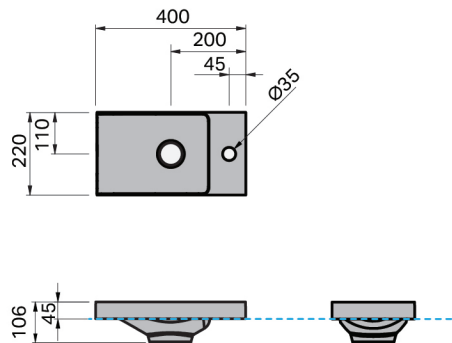

CITY LITE 22 CONSOLE 400 1D WALL, LEFT HINGED DOOR, PENELOPE MINERAL CAST BASIN

SPECIFICATION

Product Code:	CL22-040C-BALW-[Finish code]-PWG Finish Codes: F01, F02 Top Codes: PWG (Penelope White Gloss basin)
Top:	Penelope Basin. Available in White Gloss finish only. 1 litre bowl capacity. Overflow rated at 5L per minute. Tops can be rotated for left or right tap orientation.
Taphole:	Supplied with taphole.
Cabinet:	Cabinet made in New Zealand. Soft-close door.
Notes:	5-year warranty. Drawings depict cabinet with Penelope basin top. Specifications shown apply to the left hinge version (BALW). A separate specification is available for the right hinge version (BARW). Tapware & waste not included.

TOP:

CABINET:

Overall vanity height = Cabinet height + Top thickness.

IMPORTANT NOTE: Throughout this guide, dimensions may vary by ± 3 mm. Please read the installation manual for detailed information on installing the product. St Michel pursues a policy of continuing improvement in design and manufacturing of its products. The right is therefore reserved to vary specifications without notice.