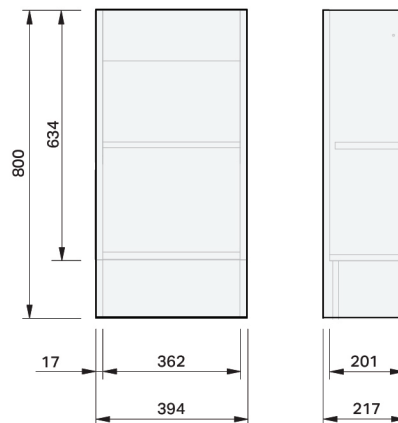

## SPECIFICATION

<b>Product Code:</b>	<b>CL22-040C-BARF-[Finish code]-[Top code]</b> Finish Codes: F01, F02 Top Codes: EWG (Eli White Gloss basin), EWM (Eli White Matte basin)
<b>Top:</b>	Penelope Basin. Available in White Gloss finish only. 1 litre bowl capacity. Overflow rated at 5L per minute. Tops can be rotated for left or right tap orientation.
<b>Taphole:</b>	Supplied with taphole.
<b>Cabinet:</b>	Cabinet made in New Zealand. Soft-close door.
<b>Notes:</b>	5-year warranty. Drawings depict the right hinge version (BARF) with a Eli basin top. A separate specification is available for the left hinge version (BALF). Tapware & waste not included.

### CABINET:

Overall vanity height = Cabinet height + Top thickness.

**IMPORTANT NOTE:** Throughout this guide, cabinet dimensions are subject to a manufacturing tolerance of  $\pm 2$ mm. Ceramic basin dimensions are subject to a manufacturing tolerance of  $\pm 5$ mm. Please refer to the installation manual for detailed installation requirements. St Michel pursues a policy of continuous improvement in the design and manufacture of its products and therefore reserves the right to vary specifications without notice.