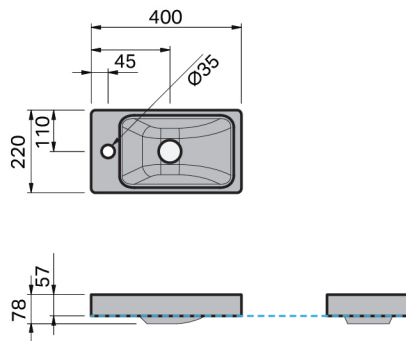

## SPECIFICATION

<b>Product Code:</b>	<b>CL22-040C-BARF-[Finish code]-[Top code]</b> Finish Codes: F01, F02 Top Codes: EWG (Eli White Gloss basin), EWM (Eli White Matte basin)
<b>Top:</b>	Penelope Basin. Available in White Gloss finish only. 1 litre bowl capacity. Overflow rated at 5L per minute. Tops can be rotated for left or right tap orientation.
<b>Taphole:</b>	Supplied with taphole.
<b>Cabinet:</b>	Cabinet made in New Zealand. Soft-close door.
<b>Notes:</b>	5-year warranty. Drawings depict the right hinge version (BARF) with a Eli basin top. A separate specification is available for the left hinge version (BALF). Tapware & waste not included.

### CABINET:

Overall vanity height = Cabinet height + Top thickness.

**IMPORTANT NOTE:** Throughout this guide, cabinet dimensions are subject to a manufacturing tolerance of  $\pm 2$ mm. Ceramic basin dimensions are subject to a manufacturing tolerance of  $\pm 5$ mm. Please refer to the installation manual for detailed installation requirements. St Michel pursues a policy of continuous improvement in the design and manufacture of its products and therefore reserves the right to vary specifications without notice.