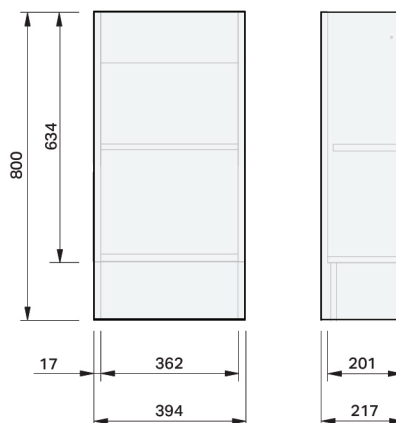

CITY LITE 22 CONSOLE 400 1D FLOOR, RIGHT HINGED DOOR, PENELOPE MINERAL CAST BASIN

SPECIFICATION

Product Code:	CL22-040C-BARF-[Finish code]-PWG Finish Codes: F01, F02 Top Codes: PWG (Penelope White Gloss basin)
Top:	Penelope Basin. Available in White Gloss finish only. 1 litre bowl capacity. Overflow rated at 5L per minute. Tops can be rotated for left or right tap orientation.
Taphole:	Supplied with taphole.
Cabinet:	Cabinet made in New Zealand. Soft-close door.
Notes:	5-year warranty. Drawings depict cabinet with Penelope basin top. Specifications shown apply to the right hinge version (BARF). A separate specification is available for the left hinge version (BALF). Tapware & waste not included.

TOP:

CABINET:

Overall vanity height = Cabinet height + Top thickness.

IMPORTANT NOTE: Throughout this guide, dimensions may vary by ± 3 mm. Please read the installation manual for detailed information on installing the product. St. Michel pursues a policy of continuing improvement in design and manufacturing of its products. The right is therefore reserved to vary specifications without notice.