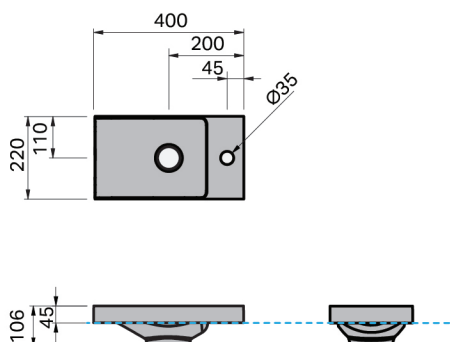

CITY LITE 22 CONSOLE 400 1D FLOOR, RIGHT HINGED DOOR, PENELOPE MINERAL CAST BASIN

SPECIFICATION

Product Code:	CL22-040C-BARF-[Finish code]-PWG Finish Codes: F01, F02 Top Codes: PWG (Penelope White Gloss basin)
Top:	Penelope Basin. Available in White Gloss finish only. 1 litre bowl capacity. Overflow rated at 5L per minute. Tops can be rotated for left or right tap orientation.
Taphole:	Supplied with taphole.
Cabinet:	Cabinet made in New Zealand. Soft-close door.
Notes:	5-year warranty. Drawings depict cabinet with Penelope basin top. Specifications shown apply to the right hinge version (BARF). A separate specification is available for the left hinge version (BALF). Tapware & waste not included.

TOP:

CABINET:

Overall vanity height = Cabinet height + Top thickness.

IMPORTANT NOTE: Throughout this guide, dimensions may vary by ± 3 mm. Please read the installation manual for detailed information on installing the product. St. Michel pursues a policy of continuing improvement in design and manufacturing of its products. The right is therefore reserved to vary specifications without notice.