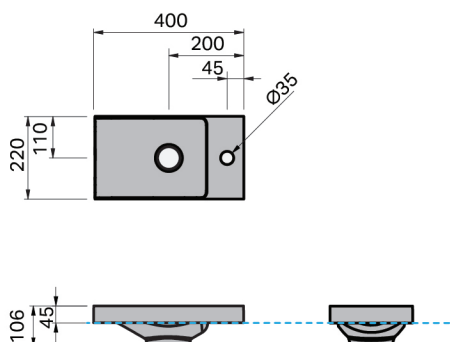

## SPECIFICATION

<b>Product Code:</b>	<b>CL22-040C-BARW-[Finish code]-PWG</b> Finish Codes: F01, F02 Top Codes: PWG (Penelope White Gloss basin)
<b>Top:</b>	Penelope Basin. Available in White Gloss finish only. 1 litre bowl capacity. Overflow rated at 5L per minute. Tops can be rotated for left or right tap orientation.
<b>Taphole:</b>	Supplied with taphole.
<b>Cabinet:</b>	Cabinet made in New Zealand. Soft-close door.
<b>Notes:</b>	5-year warranty. Drawings depict cabinet with Penelope basin top. Specifications shown apply to the right hinge version (BARW). A separate specification is available for the left hinge version (BALW). Tapware & waste not included.

### CABINET:

Overall vanity height = Cabinet height + Top thickness.

**IMPORTANT NOTE:** Throughout this guide, dimensions may vary by  $\pm 3$ mm. Please read the installation manual for detailed information on installing the product. St Michel pursues a policy of continuing improvement in design and manufacturing of its products. The right is therefore reserved to vary specifications without notice.