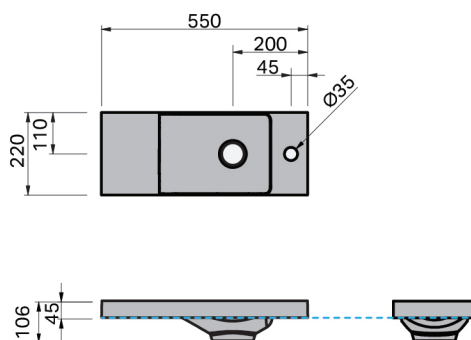

## SPECIFICATION

<b>Product Code:</b>	<b>CL22-055C-BALF-[Finish code]-PWG</b> Finish Codes: F01, F02 Top Codes: PWG (Penelope White Gloss basin)
<b>Top:</b>	Penelope Basin. Available in White Gloss finish only. 1 litre bowl capacity. Overflow rated at 5L per minute. Tops can be rotated for left or right tap orientation.
<b>Taphole:</b>	Supplied with taphole.
<b>Cabinet:</b>	Cabinet made in New Zealand. Soft-close door.
<b>Notes:</b>	5-year warranty. Drawings depict cabinet with Penelope basin top. Specifications shown apply to the left hinge version (BALF). A separate specification is available for the right hinge version (BARF). Tapware & waste not included.

### CABINET:

Overall vanity height = Cabinet height + Top thickness.

**IMPORTANT NOTE:** Throughout this guide, dimensions may vary by  $\pm 3$ mm. Please read the installation manual for detailed information on installing the product. St Michel pursues a policy of continuing improvement in design and manufacturing of its products. The right is therefore reserved to vary specifications without notice.