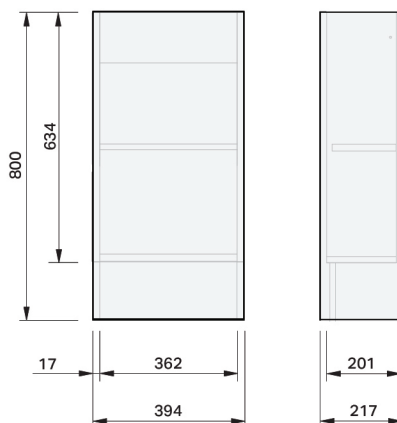

## SPECIFICATION

<b>Product Code:</b>	<b>CL22-055C-BALF-[Finish code]-PWG</b> Finish Codes: F01, F02 Top Codes: PWG (Penelope White Gloss basin)
<b>Top:</b>	Penelope Basin. Available in White Gloss finish only. 1 litre bowl capacity. Overflow rated at 5L per minute. Tops can be rotated for left or right tap orientation.
<b>Taphole:</b>	Supplied with taphole.
<b>Cabinet:</b>	Cabinet made in New Zealand. Soft-close door.
<b>Notes:</b>	5-year warranty. Drawings depict cabinet with Penelope basin top. Specifications shown apply to the left hinge version (BALF). A separate specification is available for the right hinge version (BARF). Tapware & waste not included.

### CABINET:

Overall vanity height = Cabinet height + Top thickness.

**IMPORTANT NOTE:** Throughout this guide, dimensions may vary by  $\pm 3$ mm. Please read the installation manual for detailed information on installing the product. St Michel pursues a policy of continuing improvement in design and manufacturing of its products. The right is therefore reserved to vary specifications without notice.