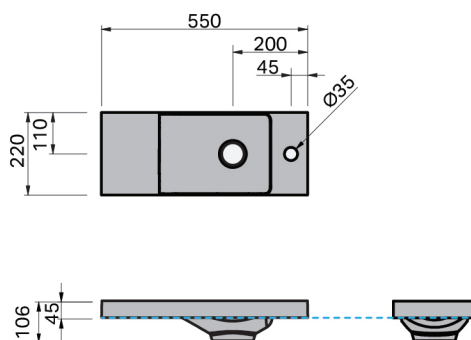

CITY LITE 22 CONSOLE 550 1D WALL, LEFT HINGED DOOR, PENELOPE MINERAL CAST BASIN

SPECIFICATION

Product Code:	CL22-055C-BALW-[Finish code]-PWG Finish Codes: F01, F02 Top Codes: PWG (Penelope White Gloss basin)
Top:	Penelope Basin. Available in White Gloss finish only. 1 litre bowl capacity. Overflow rated at 5L per minute. Tops can be rotated for left or right tap orientation.
Taphole:	Supplied with taphole.
Cabinet:	Cabinet made in New Zealand. Soft-close door.
Notes:	5-year warranty. Drawings depict cabinet with Penelope basin top. Specifications shown apply to the left hinge version (BALW). A separate specification is available for the right hinge version (BARW). Tapware & waste not included.

TOP:

CABINET:

Overall vanity height = Cabinet height + Top thickness.

IMPORTANT NOTE: Throughout this guide, dimensions may vary by ± 3 mm. Please read the installation manual for detailed information on installing the product. St Michel pursues a policy of continuing improvement in design and manufacturing of its products. The right is therefore reserved to vary specifications without notice.