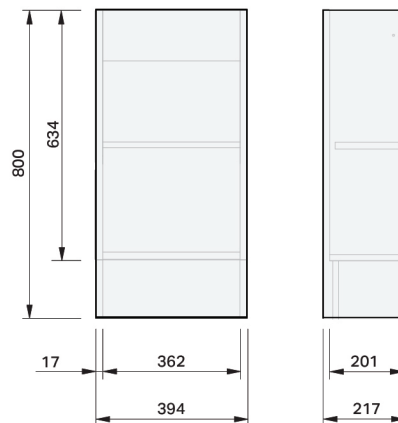

CITY LITE 22 CONSOLE 550 1D FLOOR, RIGHT HINGED DOOR, PENELOPE MINERAL CAST BASIN

SPECIFICATION

Product Code:	CL22-055C-BARF-[Finish code]-PWG Finish Codes: F01, F02 Top Codes: PWG (Penelope White Gloss basin)
Top:	Penelope Basin. Available in White Gloss finish only. 1 litre bowl capacity. Overflow rated at 5L per minute. Tops can be rotated for left or right tap orientation.
Taphole:	Supplied with taphole.
Cabinet:	Cabinet made in New Zealand. Soft-close door.
Notes:	5-year warranty. Drawings depict cabinet with Penelope basin top. Specifications shown apply to the right hinge version (BARF). A separate specification is available for the left hinge version (BALF). Tapware & waste not included.

TOP:

CABINET:

Overall vanity height = Cabinet height + Top thickness.

IMPORTANT NOTE: Throughout this guide, dimensions may vary by ± 3 mm. Please read the installation manual for detailed information on installing the product. St. Michel pursues a policy of continuing improvement in design and manufacturing of its products. The right is therefore reserved to vary specifications without notice.