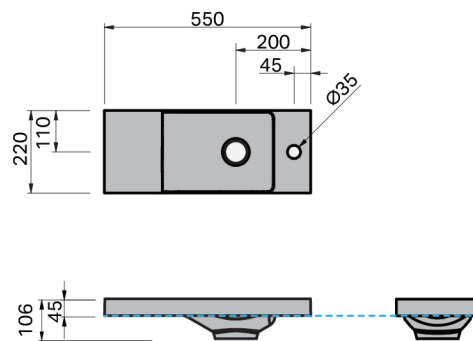

CITY LITE 22 CONSOLE 550 1D FLOOR, RIGHT HINGED DOOR, PENELOPE MINERAL CAST BASIN

SPECIFICATION

Product Code:	CL22-055C-BARF-[Finish code]-PWG Finish Codes: F01, F02 Top Codes: PWG (Penelope White Gloss basin)
Top:	Penelope Basin. Available in White Gloss finish only. 1 litre bowl capacity. Overflow rated at 5L per minute. Tops can be rotated for left or right tap orientation.
Taphole:	Supplied with taphole.
Cabinet:	Cabinet made in New Zealand. Soft-close door.
Notes:	5-year warranty. Drawings depict cabinet with Penelope basin top. Specifications shown apply to the right hinge version (BARF). A separate specification is available for the left hinge version (BALF). Tapware & waste not included.

TOP:

CABINET:

Overall vanity height = Cabinet height + Top thickness.

IMPORTANT NOTE: Throughout this guide, dimensions may vary by ± 3 mm. Please read the installation manual for detailed information on installing the product. St. Michel pursues a policy of continuing improvement in design and manufacturing of its products. The right is therefore reserved to vary specifications without notice.