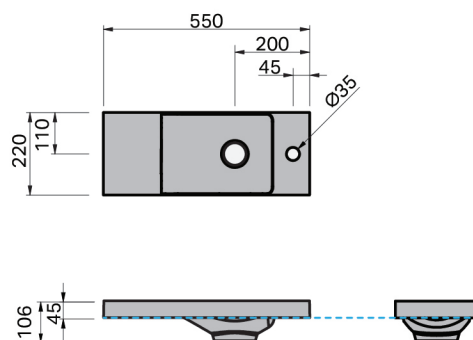

# CITY LITE 22 CONSOLE 550 1D WALL, RIGHT HINGED DOOR, PENELOPE MINERAL CAST BASIN

## SPECIFICATION

<b>Product Code:</b>	<b>CL22-055C-BARW-[Finish code]-PWG</b> Finish Codes: F01, F02 Top Codes: PWG (Penelope White Gloss basin)
<b>Top:</b>	Penelope Basin. Available in White Gloss finish only. 1 litre bowl capacity. Overflow rated at 5L per minute. Tops can be rotated for left or right tap orientation.
<b>Taphole:</b>	Supplied with taphole.
<b>Cabinet:</b>	Cabinet made in New Zealand. Soft-close door.
<b>Notes:</b>	5-year warranty. Drawings depict cabinet with Penelope basin top. Specifications shown apply to the right hinge version (BARW). A separate specification is available for the left hinge version (BALW). Tapware & waste not included.

### CABINET:

Overall vanity height = Cabinet height + Top thickness.

**IMPORTANT NOTE:** Throughout this guide, dimensions may vary by  $\pm 3$ mm. Please read the installation manual for detailed information on installing the product. St Michel pursues a policy of continuing improvement in design and manufacturing of its products. The right is therefore reserved to vary specifications without notice.