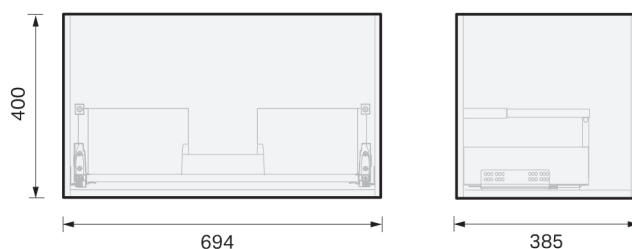

CITY LITE 40 CONSOLE 700 1DR WALL, RUBIK CERAMIC BASIN

SPECIFICATION

Product Code:	CL40-070C-ABAW-[Finish Code]-[Top Code] Finish Codes: F01, F02 Top Codes: RWG (Rubik White Gloss basin), RWM (Rubik White Matte basin)
Top:	Rubik ceramic basin. Available in White Gloss and White Matte finishes. 5 litre bowl capacity. Overflow rated at 9L per minute.
Taphole:	Both basin finishes supplied with taphole.
Cabinet:	Cabinet made in New Zealand. Soft-close drawer.
Notes:	5-year warranty. Drawings depict cabinet with Rubik basin top. Tapware & waste not included.

TOP:

CABINET:

Overall vanity height = Cabinet height + Top thickness.

PLUMBING LOCATION:

IMPORTANT NOTE: Throughout this guide, cabinet dimensions are subject to a manufacturing tolerance of ± 2 mm. Ceramic basin dimensions are subject to a manufacturing tolerance of ± 5 mm. Please refer to the installation manual for detailed installation requirements. St Michel pursues a policy of continuous improvement in the design and manufacture of its products and therefore reserves the right to vary specifications without notice.