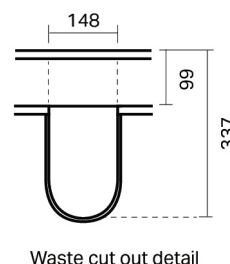

CITY LITE 40 CONSOLE 700 1DR WALL, RUBIK CERAMIC BASIN

SPECIFICATION

Product Code:	CL40-070C-ABAW-[Finish Code]-[Top Code] Finish Codes: F01, F02 Top Codes: RWG (Rubik White Gloss basin), RWM (Rubik White Matte basin)
Top:	Rubik ceramic basin. Available in White Gloss and White Matte finishes. 5 litre bowl capacity. Overflow rated at 9L per minute.
Taphole:	Both basin finishes supplied with taphole.
Cabinet:	Cabinet made in New Zealand. Soft-close drawer.
Notes:	5-year warranty. Drawings depict cabinet with Rubik basin top. Tapware & waste not included.

TOP:

CABINET:

Overall vanity height = Cabinet height + Top thickness.

PLUMBING LOCATION:

IMPORTANT NOTE: Throughout this guide, cabinet dimensions are subject to a manufacturing tolerance of ± 2 mm. Ceramic basin dimensions are subject to a manufacturing tolerance of ± 5 mm. Please refer to the installation manual for detailed installation requirements. St Michel pursues a policy of continuous improvement in the design and manufacture of its products and therefore reserves the right to vary specifications without notice.