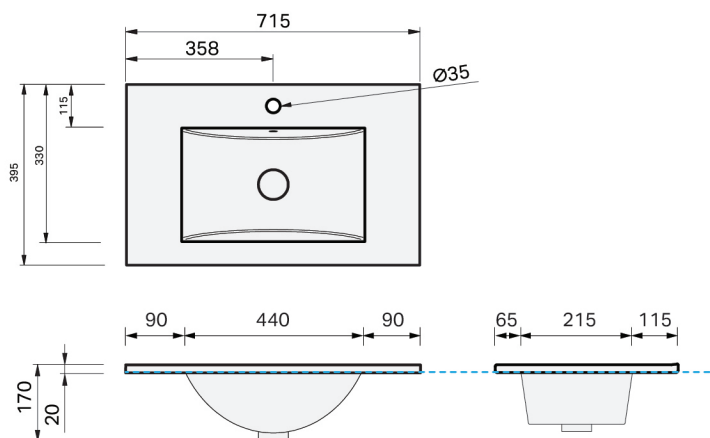

CITY LITE 40 CONSOLE 700 1DR WALL, RUBIK CERAMIC BASIN

SPECIFICATION

Product Code:	CL40-070C-ABAW-[Finish Code]-[Top Code] Finish Codes: F01, F02 Top Codes: RWG (Rubik White Gloss basin), RWM (Rubik White Matte basin)
Top:	Rubik ceramic basin. Available in White Gloss and White Matte finishes. 5 litre bowl capacity. Overflow rated at 9L per minute.
Taphole:	Both basin finishes supplied with taphole.
Cabinet:	Cabinet made in New Zealand. Soft-close drawer.
Notes:	5-year warranty. Drawings depict cabinet with Rubik basin top. Tapware & waste not included.

TOP:

CABINET:

Overall vanity height = Cabinet height + Top thickness.

PLUMBING LOCATION:

IMPORTANT NOTE: Throughout this guide, cabinet dimensions are subject to a manufacturing tolerance of ± 2 mm. Ceramic basin dimensions are subject to a manufacturing tolerance of ± 5 mm. Please refer to the installation manual for detailed installation requirements. St Michel pursues a policy of continuous improvement in the design and manufacture of its products and therefore reserves the right to vary specifications without notice.