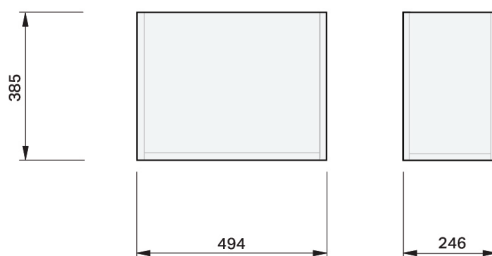

CITY LITE 25 CONSOLE 500 1D WALL, LEFT HINGED DOOR, MARTINA MINERAL CAST BASIN

SPECIFICATION

Product Code:	CL25-050C-BALW-[Finish code]-MWG Finish Codes: F01, F02 Top Codes: MWG (Martina White Gloss basin)
Top:	Martina Basin. Available in White Gloss finish only. The overflow rate is 9.4Ltr/min. The bowl capacity is 4.12Ltr. Tops can be rotated for left or right tap orientation.
Taphole:	Supplied with taphole.
Cabinet:	Cabinet made in New Zealand. Soft-close door.
Notes:	5-year warranty. Drawings depict the left hinge version (BALW) with Martina basin top. Right hinge location also available (BARW). Tapware & waste not included.

TOP:

CABINET:

Overall vanity height = Cabinet height + Top thickness.

IMPORTANT NOTE: Throughout this guide, dimensions may vary by ± 3 mm. Please read the installation manual for detailed information on installing the product. St. Michel pursues a policy of continuing improvement in design and manufacturing of its products. The right is therefore reserved to vary specifications without notice.