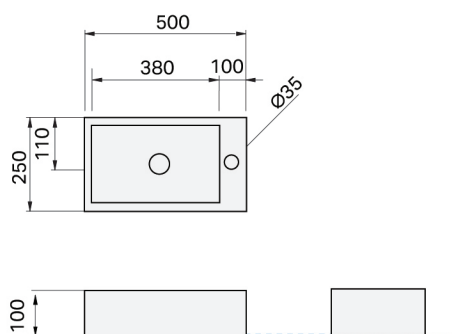

CITY LITE 25 CONSOLE 500 1D WALL, LEFT HINGED DOOR, MARTINA MINERAL CAST BASIN

SPECIFICATION

Product Code:	CL25-050C-BALW-[Finish code]-MWG Finish Codes: F01, F02 Top Codes: MWG (Martina White Gloss basin)
Top:	Martina Basin. Available in White Gloss finish only. The overflow rate is 9.4Ltr/min. The bowl capacity is 4.12Ltr. Tops can be rotated for left or right tap orientation.
Taphole:	Supplied with taphole.
Cabinet:	Cabinet made in New Zealand. Soft-close door.
Notes:	5-year warranty. Drawings depict the left hinge version (BALW) with Martina basin top. Right hinge location also available (BARW). Tapware & waste not included.

TOP:

CABINET:

Overall vanity height = Cabinet height + Top thickness.

IMPORTANT NOTE: Throughout this guide, dimensions may vary by ± 3 mm. Please read the installation manual for detailed information on installing the product. St. Michel pursues a policy of continuing improvement in design and manufacturing of its products. The right is therefore reserved to vary specifications without notice.