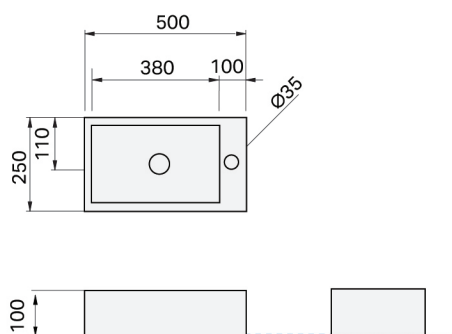

CITY LITE 25 CONSOLE 500 1D FLOOR, LEFT HINGED DOOR, MARTINA MINERAL CAST BASIN

SPECIFICATION

Product Code:	CL25-050C-BALF-[Finish code]-MWG Finish Codes: F01, F02 Top Codes: MWG (Martina White Gloss basin)
Top:	Martina Basin. Available in White Gloss finish only. The overflow rate is 9.4Ltr/min. The bowl capacity is 4.12Ltr. Tops can be rotated for left or right tap orientation.
Taphole:	Supplied with taphole.
Cabinet:	Cabinet made in New Zealand. Soft-close door.
Notes:	5-year warranty. Drawings depict the left hinge version (BALF) with Martina basin top. Right hinge location also available (BARF). Tapware & waste not included.

TOP:

CABINET:

Overall vanity height = Cabinet height + Top thickness.

IMPORTANT NOTE: Throughout this guide, dimensions may vary by ± 3 mm. Please read the installation manual for detailed information on installing the product. St. Michel pursues a policy of continuing improvement in design and manufacturing of its products. The right is therefore reserved to vary specifications without notice.