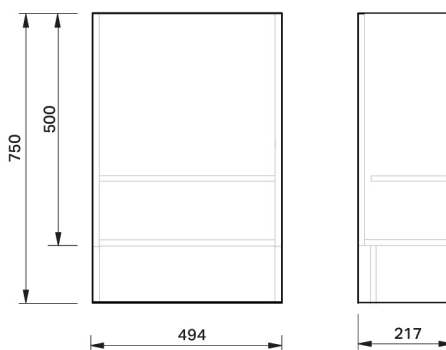

CITY LITE 25 CONSOLE 500 1D FLOOR, LEFT HINGED DOOR, MARTINA MINERAL CAST BASIN

SPECIFICATION

Product Code:	CL25-050C-BALF-[Finish code]-MWG Finish Codes: F01, F02 Top Codes: MWG (Martina White Gloss basin)
Top:	Martina Basin. Available in White Gloss finish only. The overflow rate is 9.4Ltr/min. The bowl capacity is 4.12Ltr. Tops can be rotated for left or right tap orientation.
Taphole:	Supplied with taphole.
Cabinet:	Cabinet made in New Zealand. Soft-close door.
Notes:	5-year warranty. Drawings depict the left hinge version (BALF) with Martina basin top. Right hinge location also available (BARF). Tapware & waste not included.

TOP:

CABINET:

Overall vanity height = Cabinet height + Top thickness.

IMPORTANT NOTE: Throughout this guide, dimensions may vary by ± 3 mm. Please read the installation manual for detailed information on installing the product. St. Michel pursues a policy of continuing improvement in design and manufacturing of its products. The right is therefore reserved to vary specifications without notice.