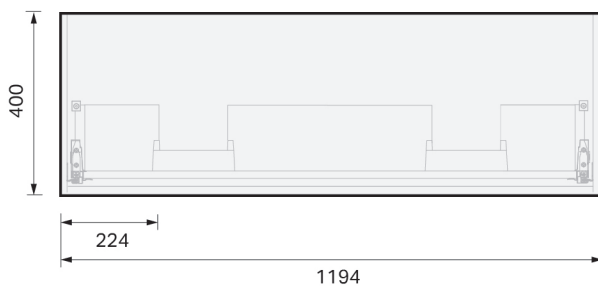

CITY LITE 46 CONSOLE 1200DB 1DR WALL, RUBIK CERAMIC BASIN CERAMIC BASIN

SPECIFICATION

Product Code:	CL46-120D-ABAW-[Finish Code]-[Top Code] Finish Codes: F01, F02 Top Codes: RWG (Rubik White Gloss basin), RWM (Rubik White Matte basin)
Top:	Rubik ceramic basin. Available in White Gloss and White Matte finishes. 6.5 litre bowl capacity. Overflow rated at 9L per minute.
Taphole:	Both basin finishes supplied with taphole.
Cabinet:	Cabinet made in New Zealand. Soft-close drawer.
Notes:	5-year warranty. Drawings depict cabinet with Rubik basin top. Tapware & waste not included.

TOP:

CABINET:

Overall vanity height = Cabinet height + Top thickness.

PLUMBING LOCATION:

IMPORTANT NOTE: Throughout this guide, cabinet dimensions are subject to a manufacturing tolerance of ± 2 mm. Ceramic basin dimensions are subject to a manufacturing tolerance of ± 5 mm. Please refer to the installation manual for detailed installation requirements. St Michel pursues a policy of continuous improvement in the design and manufacture of its products and therefore reserves the right to vary specifications without notice.