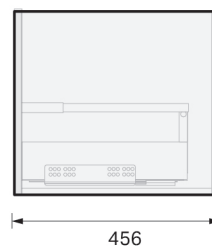

CITY LITE 46 CONSOLE 1200DB 1DR WALL, RUBIK CERAMIC BASIN CERAMIC BASIN

SPECIFICATION

Product Code:	CL46-120D-ABAW-[Finish Code]-[Top Code] Finish Codes: F01, F02 Top Codes: RWG (Rubik White Gloss basin), RWM (Rubik White Matte basin)
Top:	Rubik ceramic basin. Available in White Gloss and White Matte finishes. 6.5 litre bowl capacity. Overflow rated at 9L per minute.
Taphole:	Both basin finishes supplied with taphole.
Cabinet:	Cabinet made in New Zealand. Soft-close drawer.
Notes:	5-year warranty. Drawings depict cabinet with Rubik basin top. Tapware & waste not included.

TOP:

CABINET:

Overall vanity height = Cabinet height + Top thickness.

PLUMBING LOCATION:

IMPORTANT NOTE: Throughout this guide, cabinet dimensions are subject to a manufacturing tolerance of ± 2 mm. Ceramic basin dimensions are subject to a manufacturing tolerance of ± 5 mm. Please refer to the installation manual for detailed installation requirements. St Michel pursues a policy of continuous improvement in the design and manufacture of its products and therefore reserves the right to vary specifications without notice.