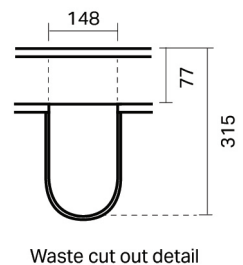

CITY LITE 46 CONSOLE 1200DB 1DR WALL, RUBIK CERAMIC BASIN CERAMIC BASIN

SPECIFICATION

Product Code:	CL46-120D-ABAW-[Finish Code]-[Top Code] Finish Codes: F01, F02 Top Codes: RWG (Rubik White Gloss basin), RWM (Rubik White Matte basin)
Top:	Rubik ceramic basin. Available in White Gloss and White Matte finishes. 6.5 litre bowl capacity. Overflow rated at 9L per minute.
Taphole:	Both basin finishes supplied with taphole.
Cabinet:	Cabinet made in New Zealand. Soft-close drawer.
Notes:	5-year warranty. Drawings depict cabinet with Rubik basin top. Tapware & waste not included.

TOP:

CABINET:

Overall vanity height = Cabinet height + Top thickness.

PLUMBING LOCATION:

IMPORTANT NOTE: Throughout this guide, cabinet dimensions are subject to a manufacturing tolerance of ± 2 mm. Ceramic basin dimensions are subject to a manufacturing tolerance of ± 5 mm. Please refer to the installation manual for detailed installation requirements. St Michel pursues a policy of continuous improvement in the design and manufacture of its products and therefore reserves the right to vary specifications without notice.