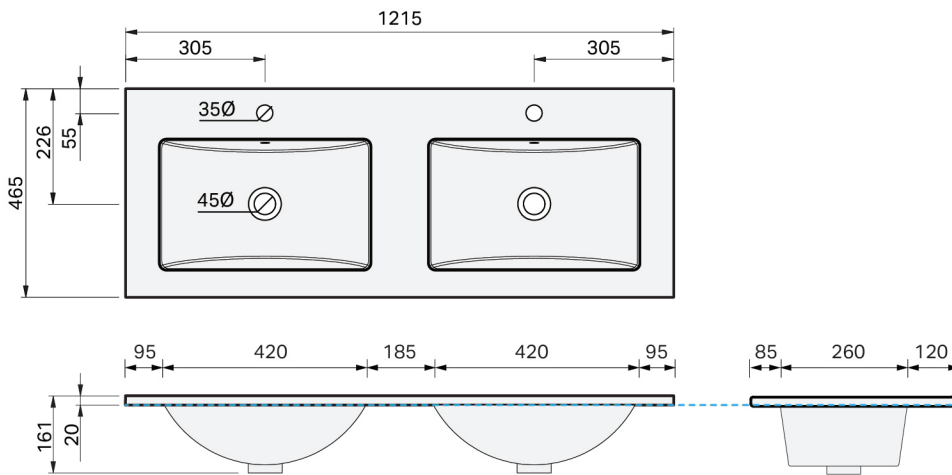

CITY LITE 46 CONSOLE 1200DB 1DR WALL, RUBIK CERAMIC BASIN CERAMIC BASIN

SPECIFICATION

Product Code:	CL46-120D-ABAW-[Finish Code]-[Top Code] Finish Codes: F01, F02 Top Codes: RWG (Rubik White Gloss basin), RWM (Rubik White Matte basin)
Top:	Rubik ceramic basin. Available in White Gloss and White Matte finishes. 6.5 litre bowl capacity. Overflow rated at 9L per minute.
Taphole:	Both basin finishes supplied with taphole.
Cabinet:	Cabinet made in New Zealand. Soft-close drawer.
Notes:	5-year warranty. Drawings depict cabinet with Rubik basin top. Tapware & waste not included.

TOP:

CABINET:

Overall vanity height = Cabinet height + Top thickness.

PLUMBING LOCATION:

IMPORTANT NOTE: Throughout this guide, cabinet dimensions are subject to a manufacturing tolerance of ± 2 mm. Ceramic basin dimensions are subject to a manufacturing tolerance of ± 5 mm. Please refer to the installation manual for detailed installation requirements. St Michel pursues a policy of continuous improvement in the design and manufacture of its products and therefore reserves the right to vary specifications without notice.