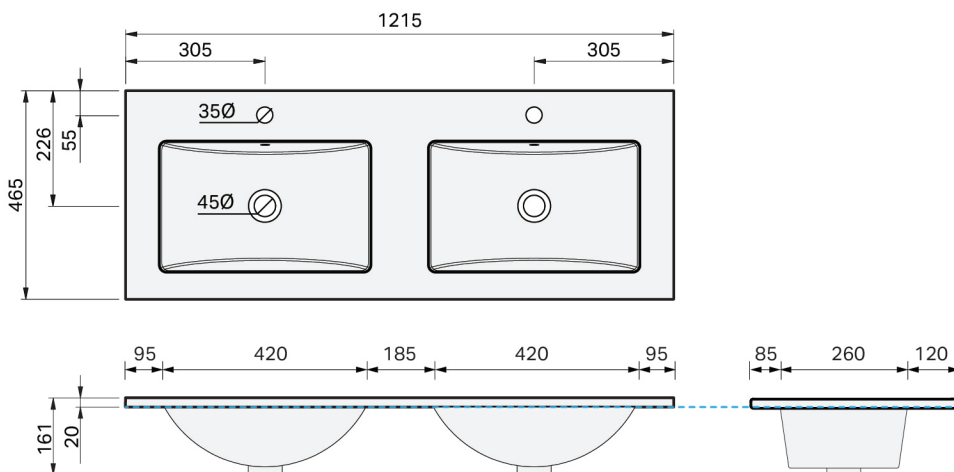

CITY LITE 46 CONSOLE 1200DB 2DR (SIDE BY SIDE) WALL, RUBIK CERAMIC BASIN CERAMIC BASIN

SPECIFICATION

Product Code:	CL46-120D-ACAW-[Finish Code]-[Top Code] Finish Codes: F01, F02 Top Codes: RWG (Rubik White Gloss basin), RWM (Rubik White Matte basin)
Top:	Rubik ceramic basin. Available in White Gloss and White Matte finishes. 6.5 litre bowl capacity. Overflow rated at 9L per minute.
Taphole:	Both basin finishes supplied with taphole.
Cabinet:	Cabinet made in New Zealand. Soft-close drawer.
Notes:	5-year warranty. Drawings depict cabinet with Rubik basin top. Tapware & waste not included.

TOP:

CABINET:

Overall vanity height = Cabinet height + Top thickness.

PLUMBING LOCATION:

IMPORTANT NOTE: Throughout this guide, cabinet dimensions are subject to a manufacturing tolerance of ± 2 mm. Ceramic basin dimensions are subject to a manufacturing tolerance of ± 5 mm. Please refer to the installation manual for detailed installation requirements. St Michel pursues a policy of continuous improvement in the design and manufacture of its products and therefore reserves the right to vary specifications without notice.