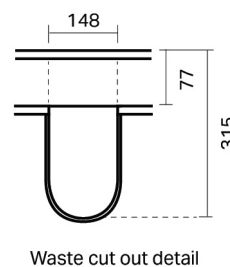

CITY LITE 46 CONSOLE 1200DB 2DR (SIDE BY SIDE) WALL, RUBIK CERAMIC BASIN CERAMIC BASIN

SPECIFICATION

Product Code:	CL46-120D-ACAW-[Finish Code]-[Top Code] Finish Codes: F01, F02 Top Codes: RWG (Rubik White Gloss basin), RWM (Rubik White Matte basin)
Top:	Rubik ceramic basin. Available in White Gloss and White Matte finishes. 6.5 litre bowl capacity. Overflow rated at 9L per minute.
Taphole:	Both basin finishes supplied with taphole.
Cabinet:	Cabinet made in New Zealand. Soft-close drawer.
Notes:	5-year warranty. Drawings depict cabinet with Rubik basin top. Tapware & waste not included.

TOP:

CABINET:

Overall vanity height = Cabinet height + Top thickness.

PLUMBING LOCATION:

IMPORTANT NOTE: Throughout this guide, cabinet dimensions are subject to a manufacturing tolerance of ± 2 mm. Ceramic basin dimensions are subject to a manufacturing tolerance of ± 5 mm. Please refer to the installation manual for detailed installation requirements. St Michel pursues a policy of continuous improvement in the design and manufacture of its products and therefore reserves the right to vary specifications without notice.