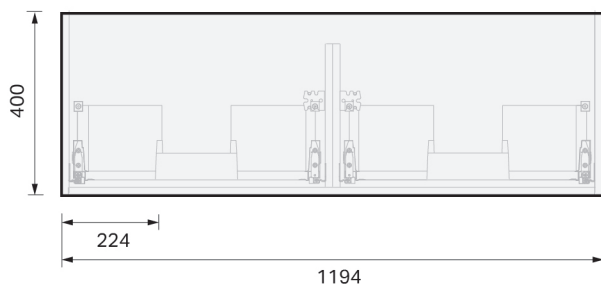

CITY LITE 46 CONSOLE 1200DB 2DR (SIDE BY SIDE) WALL, RUBIK CERAMIC BASIN CERAMIC BASIN

SPECIFICATION

Product Code:	CL46-120D-ACAW-[Finish Code]-[Top Code] Finish Codes: F01, F02 Top Codes: RWG (Rubik White Gloss basin), RWM (Rubik White Matte basin)
Top:	Rubik ceramic basin. Available in White Gloss and White Matte finishes. 6.5 litre bowl capacity. Overflow rated at 9L per minute.
Taphole:	Both basin finishes supplied with taphole.
Cabinet:	Cabinet made in New Zealand. Soft-close drawer.
Notes:	5-year warranty. Drawings depict cabinet with Rubik basin top. Tapware & waste not included.

TOP:

CABINET:

Overall vanity height = Cabinet height + Top thickness.

PLUMBING LOCATION:

IMPORTANT NOTE: Throughout this guide, cabinet dimensions are subject to a manufacturing tolerance of ± 2 mm. Ceramic basin dimensions are subject to a manufacturing tolerance of ± 5 mm. Please refer to the installation manual for detailed installation requirements. St Michel pursues a policy of continuous improvement in the design and manufacture of its products and therefore reserves the right to vary specifications without notice.