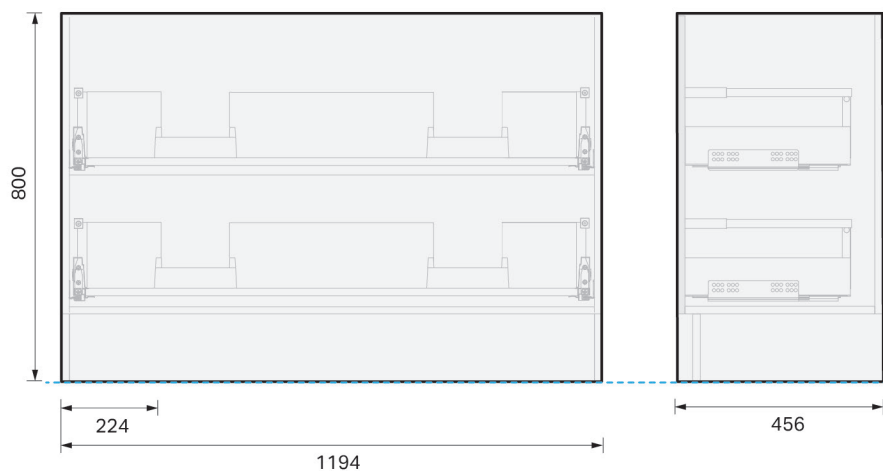

CITY LITE 46 CONSOLE 1200DB 2DR FLOOR, RUBIK CERAMIC BASIN CERAMIC BASIN

SPECIFICATION

Product Code:	CL46-120D-ACAF-[Finish Code]-[Top Code] Finish Codes: F01, F02 Top Codes: RWG (Rubik White Gloss basin), RWM (Rubik White Matte basin)
Top:	Rubik ceramic basin. Available in White Gloss and White Matte finishes. 6.5 litre bowl capacity. Overflow rated at 9L per minute.
Taphole:	Both basin finishes supplied with taphole.
Cabinet:	Cabinet made in New Zealand. Soft-close drawer.
Notes:	5-year warranty. Drawings depict cabinet with Rubik basin top. Tapware & waste not included.

TOP:

CABINET:

Overall vanity height = Cabinet height + Top thickness.

PLUMBING LOCATION:

IMPORTANT NOTE: Throughout this guide, cabinet dimensions are subject to a manufacturing tolerance of ± 2 mm. Ceramic basin dimensions are subject to a manufacturing tolerance of ± 5 mm. Please refer to the installation manual for detailed installation requirements. St Michel pursues a policy of continuous improvement in the design and manufacture of its products and therefore reserves the right to vary specifications without notice.