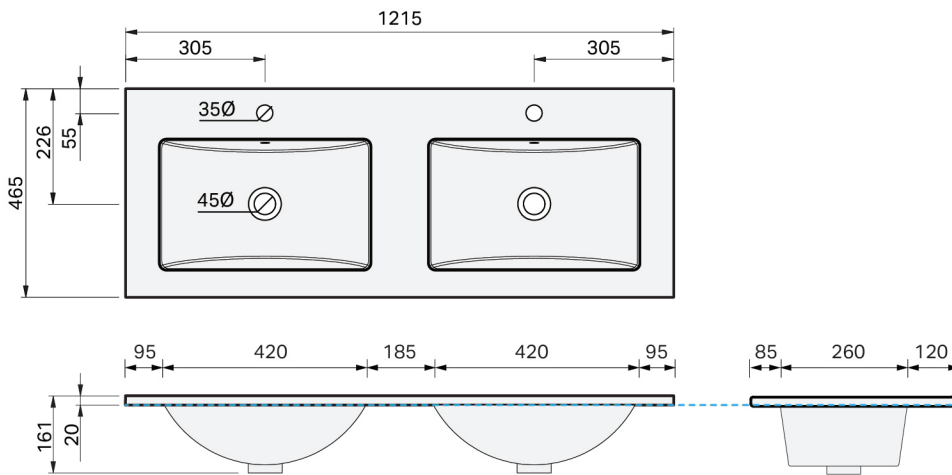

CITY LITE 46 CONSOLE 1200DB 2DR FLOOR, RUBIK CERAMIC BASIN CERAMIC BASIN

SPECIFICATION

Product Code:	CL46-120D-ACAF-[Finish Code]-[Top Code] Finish Codes: F01, F02 Top Codes: RWG (Rubik White Gloss basin), RWM (Rubik White Matte basin)
Top:	Rubik ceramic basin. Available in White Gloss and White Matte finishes. 6.5 litre bowl capacity. Overflow rated at 9L per minute.
Taphole:	Both basin finishes supplied with taphole.
Cabinet:	Cabinet made in New Zealand. Soft-close drawer.
Notes:	5-year warranty. Drawings depict cabinet with Rubik basin top. Tapware & waste not included.

TOP:

CABINET:

Overall vanity height = Cabinet height + Top thickness.

PLUMBING LOCATION:

IMPORTANT NOTE: Throughout this guide, cabinet dimensions are subject to a manufacturing tolerance of ± 2 mm. Ceramic basin dimensions are subject to a manufacturing tolerance of ± 5 mm. Please refer to the installation manual for detailed installation requirements. St Michel pursues a policy of continuous improvement in the design and manufacture of its products and therefore reserves the right to vary specifications without notice.