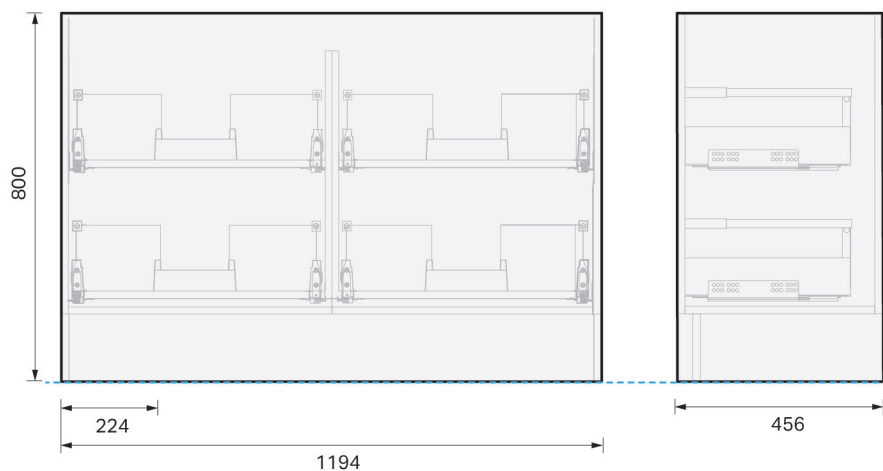

CITY LITE 46 CONSOLE 1200DB 4DR (SIDE BY SIDE) FLOOR, RUBIK CERAMIC BASIN CERAMIC BASIN

SPECIFICATION

Product Code:	CL46-120D-AEAF-[Finish Code]-[Top Code] Finish Codes: F01, F02 Top Codes: RWG (Rubik White Gloss basin), RWM (Rubik White Matte basin)
Top:	Rubik ceramic basin. Available in White Gloss and White Matte finishes. 6.5 litre bowl capacity. Overflow rated at 9L per minute.
Taphole:	Both basin finishes supplied with taphole.
Cabinet:	Cabinet made in New Zealand. Soft-close drawer.
Notes:	5-year warranty. Drawings depict cabinet with Rubik basin top. Tapware & waste not included.

TOP:

CABINET:

Overall vanity height = Cabinet height + Top thickness.

PLUMBING LOCATION:

IMPORTANT NOTE: Throughout this guide, cabinet dimensions are subject to a manufacturing tolerance of ± 2 mm. Ceramic basin dimensions are subject to a manufacturing tolerance of ± 5 mm. Please refer to the installation manual for detailed installation requirements. St Michel pursues a policy of continuous improvement in the design and manufacture of its products and therefore reserves the right to vary specifications without notice.