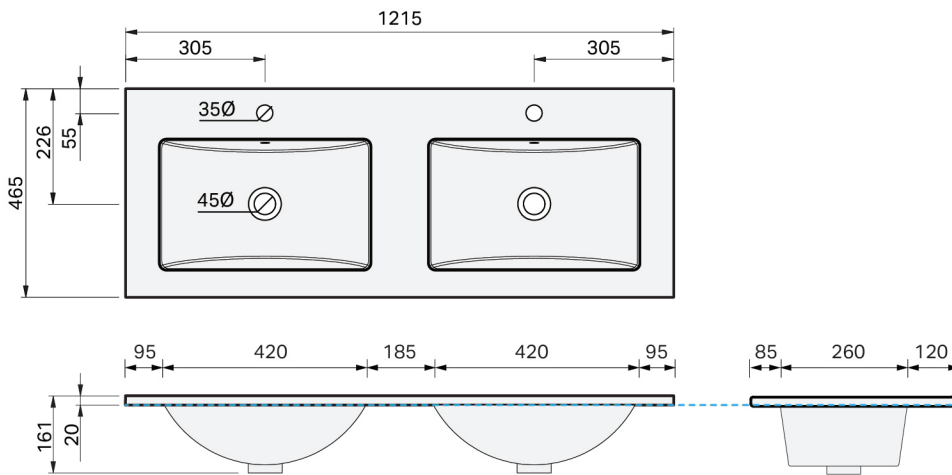

CITY LITE 46 CONSOLE 1200DB 4DR (SIDE BY SIDE) FLOOR, RUBIK CERAMIC BASIN CERAMIC BASIN

SPECIFICATION

Product Code:	CL46-120D-AEAF-[Finish Code]-[Top Code] Finish Codes: F01, F02 Top Codes: RWG (Rubik White Gloss basin), RWM (Rubik White Matte basin)
Top:	Rubik ceramic basin. Available in White Gloss and White Matte finishes. 6.5 litre bowl capacity. Overflow rated at 9L per minute.
Taphole:	Both basin finishes supplied with taphole.
Cabinet:	Cabinet made in New Zealand. Soft-close drawer.
Notes:	5-year warranty. Drawings depict cabinet with Rubik basin top. Tapware & waste not included.

TOP:

CABINET:

Overall vanity height = Cabinet height + Top thickness.

PLUMBING LOCATION:

IMPORTANT NOTE: Throughout this guide, cabinet dimensions are subject to a manufacturing tolerance of ± 2 mm. Ceramic basin dimensions are subject to a manufacturing tolerance of ± 5 mm. Please refer to the installation manual for detailed installation requirements. St Michel pursues a policy of continuous improvement in the design and manufacture of its products and therefore reserves the right to vary specifications without notice.