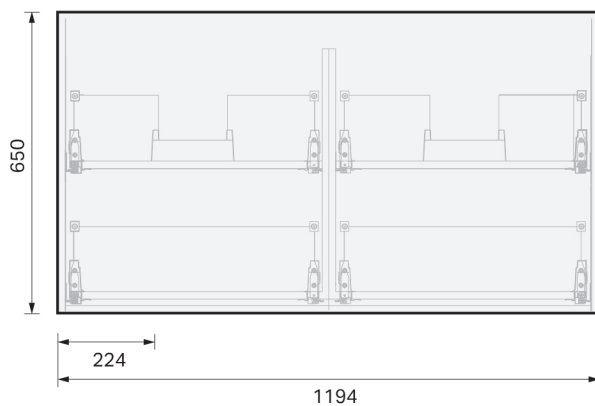

## SPECIFICATION

<b>Product Code:</b>	<b>CL46-120D-AEAM-[Finish Code]-[Top Code]</b> Finish Codes: F01, F02 Top Codes: RWG (Rubik White Gloss basin), RWM (Rubik White Matte basin)
<b>Top:</b>	Rubik ceramic basin. Available in White Gloss and White Matte finishes. 6.5 litre bowl capacity. Overflow rated at 9L per minute.
<b>Taphole:</b>	Both basin finishes supplied with taphole.
<b>Cabinet:</b>	Cabinet made in New Zealand. Soft-close drawer.
<b>Notes:</b>	5-year warranty. Drawings depict cabinet with Rubik basin top. Tapware & waste not included.

### CABINET:

Overall vanity height = Cabinet height + Top thickness.