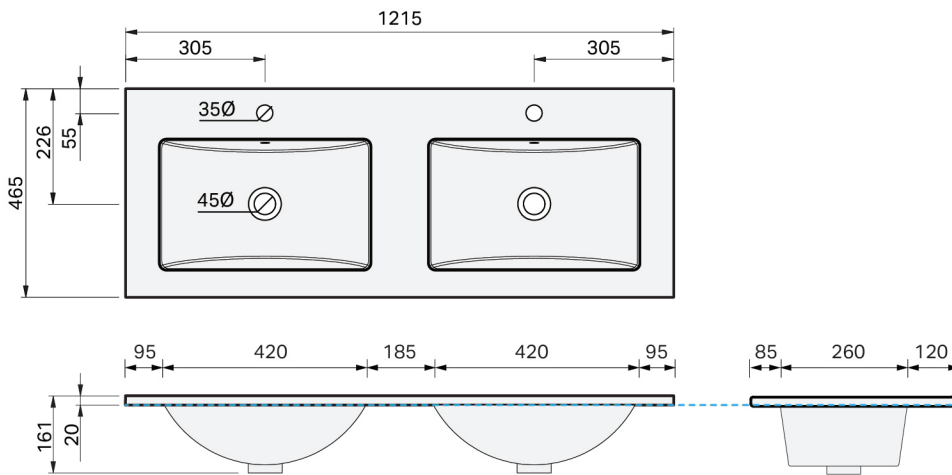

# CITY LITE 46 CONSOLE 1200DB 4DR (SIDE BY SIDE) MAXI WALL, RUBIK CERAMIC BASIN CERAMIC BASIN

## SPECIFICATION

<b>Product Code:</b>	<b>CL46-120D-AEAM-[Finish Code]-[Top Code]</b> Finish Codes: F01, F02 Top Codes: RWG (Rubik White Gloss basin), RWM (Rubik White Matte basin)
<b>Top:</b>	Rubik ceramic basin. Available in White Gloss and White Matte finishes. 6.5 litre bowl capacity. Overflow rated at 9L per minute.
<b>Taphole:</b>	Both basin finishes supplied with taphole.
<b>Cabinet:</b>	Cabinet made in New Zealand. Soft-close drawer.
<b>Notes:</b>	5-year warranty. Drawings depict cabinet with Rubik basin top. Tapware & waste not included.

### CABINET:

Overall vanity height = Cabinet height + Top thickness.

### PLUMBING LOCATION:

**IMPORTANT NOTE:** Throughout this guide, cabinet dimensions are subject to a manufacturing tolerance of  $\pm 2$ mm. Ceramic basin dimensions are subject to a manufacturing tolerance of  $\pm 5$ mm. Please refer to the installation manual for detailed installation requirements. St Michel pursues a policy of continuous improvement in the design and manufacture of its products and therefore reserves the right to vary specifications without notice.