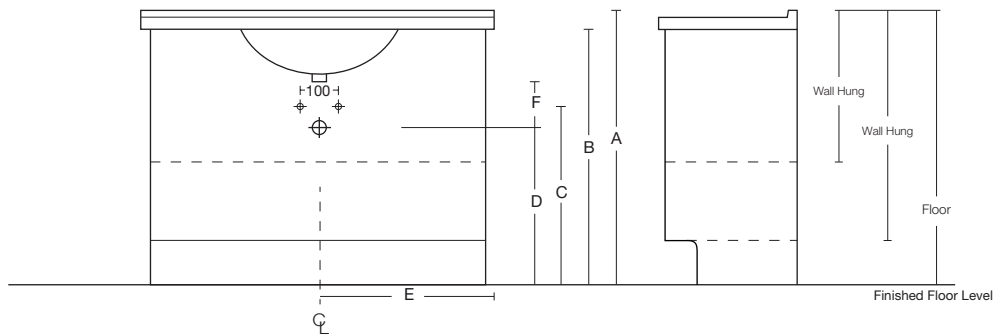

ROXY

- **Please note:** With wall hung vanities, we suggest you adjust the measurements to suit your individual height preference.

Description	Basin	A (Basin Top)	B (Cabinet Height)	C	D	E	F
Roxy 750	Loop	820	800	630	530	⊥ Basin	110
Roxy 900	Loop	820	800	630	530	⊥ Basin	110
Roxy 1200	Loop	820	800	630	530	⊥ Basin	110

Standard Supply		<p>If you increase or decrease height of basin (i.e. dimension A) then C + D dimensions must be amended accordingly.</p> <p>F measurement is bottom of basin outlet to centre of wall waste pipe - if another waste trap is used, you will have to confirm F measurement suits or adjust accordingly.</p> <p>NOTE: Waste outlet positioned for standard chrome bottletrap and pop-up basin waste.</p>
Tap Hole	1	
Colour	White	
Integral Overflow	Yes	

All dimensions are in millimetres nominal. St Michel Industries Ltd has the right to change product and specifications without notice. 11/12