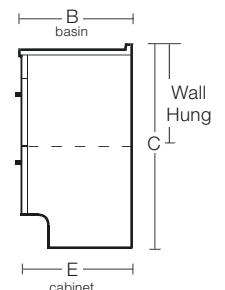

- Ceramic Top
- 750, 900 and 1200 Sizing
- Softclose Drawers
- Hardwearing Quality Melamine Cabinet
- Satin Metal Handles
- Wall or Floor

Floor Option

Cabinet: Made from durable high gloss melamine with hardwearing pvc edging. All drawers are softclose. **Colour:** White only. *Tapware not included.

MALIK DRAWER WITH RUBIK CERAMIC TOP

CODE	DESCRIPTION	A	B	C	D	E	PRICE
MALIK SINGLE DRAWER WALL WITH RUBIK CERAMIC TOP							
29501C-W	750 Malik wall white 1DR	755	460	430	730	450	\$
29601C-W	900 Malik wall white 1DR	915	460	430	880	450	\$
29701C-W	1200 Malik wall white 1DR	1210	460	430	1180	450	\$
MALIK DOUBLE DRAWER FLOOR WITH RUBIK CERAMIC TOP							
57200C-W	750 Malik floor white 2DR	755	460	830	730	450	\$
57201C-W	900 Malik floor white 2DR	915	460	830	880	450	\$
57300C-W	1200 Malik floor white 2DR	1210	460	830	1180	450	\$