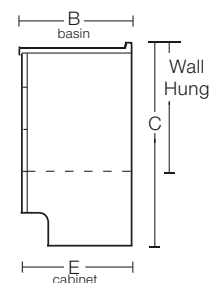

Malik 900 2D3DR
with Rubik Top

Cabinet: Made from durable high gloss melamine with hardwearing pvc edging and high quality drawer runners and hinges. **Colour:** White only. *Tapware not included.

- Ceramic Top
- 750, 900 and 1200 Sizing
- Hardwearing Quality Melamine Cabinet
- Bright Chrome Metal Handles
- Wall or Floor

MALIK WITH RUBIK CERAMIC TOP

CODE	DESCRIPTION	A	B	C	D	E	PRICE
MALIK WALL WITH RUBIK CERAMIC TOP							
33901C-W	750 Malik wall white 1D2DR	755	460	520	730	450	\$
34001C-W	900 Malik wall white 2D2DR	915	460	520	880	450	\$
34101C-W	1200 Malik wall white 2D2DR	1210	460	520	1180	450	\$
MALIK FLOOR WITH RUBIK CERAMIC TOP							
51101C-W	750 Malik floor white 1D3DR	755	460	830	730	450	\$
51301C-W	900 Malik floor white 2D3DR	915	460	830	880	450	\$
51401C-W	1200 Malik floor white 2D3DR	1210	460	830	1180	450	\$