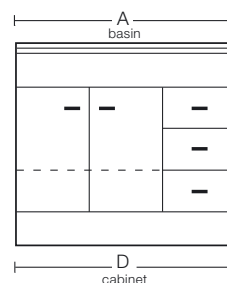

Malik 900 2D3DR
with Rubik Top

Cabinet: Made from durable high gloss melamine with hardwearing pvc edging and high quality drawer runners and hinges. **Colour:** White only. *Tapware not included.

- Ceramic Top
- 750, 900 and 1200 Sizing
- Hardwearing Quality Melamine Cabinet
- Bright Chrome Metal Handles
- Wall or Floor

MALIK WITH RUBIK CERAMIC TOP

CODE	DESCRIPTION	A	B	C	D	E	PRICE
MALIK WALL WITH RUBIK CERAMIC TOP							
33901C-W	750 Malik wall white 1D2DR	755	460	520	730	450	\$
34001C-W	900 Malik wall white 2D2DR	915	460	520	880	450	\$
34101C-W	1200 Malik wall white 2D2DR	1210	460	520	1180	450	\$
MALIK FLOOR WITH RUBIK CERAMIC TOP							
51101C-W	750 Malik floor white 1D3DR	755	460	830	730	450	\$
51301C-W	900 Malik floor white 2D3DR	915	460	830	880	450	\$
51401C-W	1200 Malik floor white 2D3DR	1210	460	830	1180	450	\$