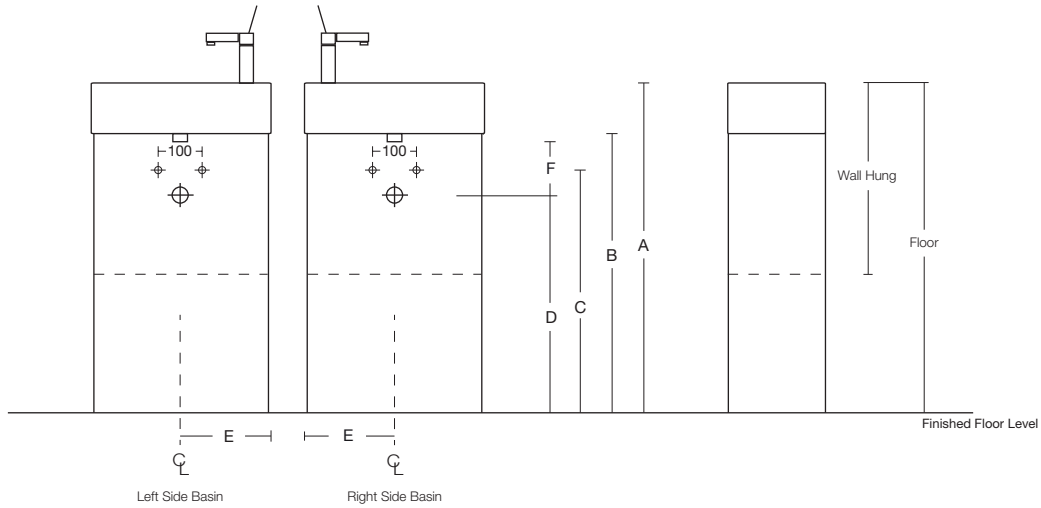

MALIK 400

- **Please note:** With wall hung vanities, we suggest you adjust the measurements to suit your individual height preference.

Description	Basin	A (Basin Top)	B (Cabinet Height)	C	D	E	F
Malik 400	Ida	860	800	715	655	⌀ Basin	110

Standard Supply		<p>If you increase or decrease height of basin (i.e. dimension A) then C + D dimensions must be amended accordingly.</p> <p>F measurement is bottom of basin outlet to centre of wall waste pipe - if another waste trap is used, you will have to confirm F measurement suits or adjust accordingly.</p> <p>NOTE: Waste outlet positioned for standard chrome bottletrap and pop-up basin waste.</p>
Tap Hole	1	
Colour	White	
Integral Overflow	No	

All dimensions are in millimetres nominal. St Michel Industries Ltd has the right to change product and specifications without notice. 11/12