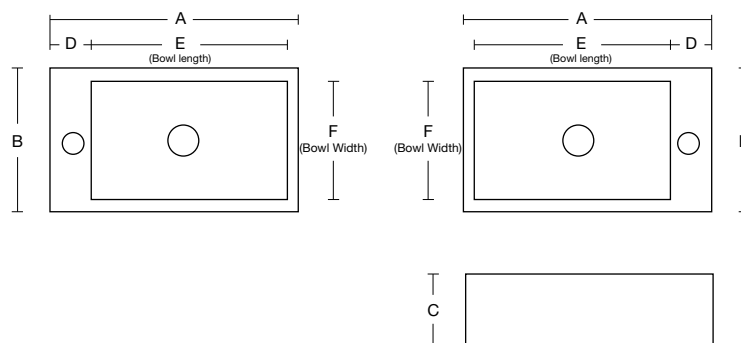

MARTINA BASIN

MINERAL CAST CONSOLE BASIN

Martina						
Description	A	B	C	D	E	F
Martina L/H	500	250	100	100	380	210
Martina R/H	500	250	100	100	380	210

Standard Tap Size	35 mm
Standard Waste Size	32 mm
Basin Depth	125 mm
Depth to Overflow	N/A

All dimensions are in millimetres nominal. 06/12