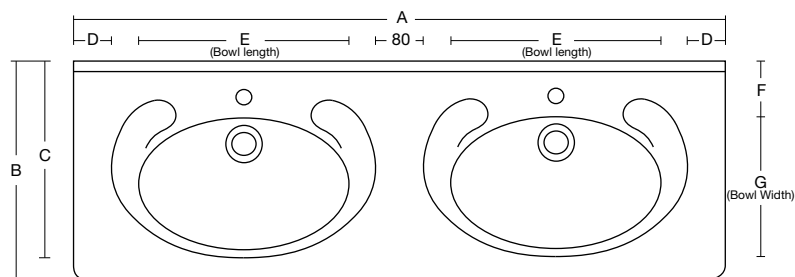

MONO DOUBLE BASIN ACRYLIC CONSOLE BASIN

Mono Double							
Description	A	B	C	D	E	F	G
Mono Double	1200	460	420	50	400	110	290

Standard Tap Size	35 mm
Standard Waste Size	32 mm
Basin Depth	140 mm
Depth to Overflow	N/A

All dimensions are in millimetres nominal. 06/12