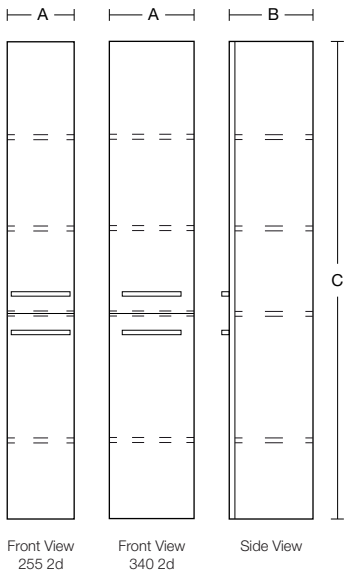

BLISS STORAGE

Bliss Storage			
Description	A	B	C
Bliss Tower 255 2d	255	310	1740
Bliss Tower 340 2d	340	310	1740

All dimensions are in millimetres nominal. 11/12