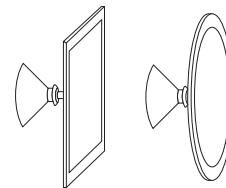

SOLO MIRRORS

complete with concealed fittings

Solo 350
W 350 H 900

complete with concealed fittings

Solo 500
W 500 H 900

complete with concealed fittings

Solo 700
W 700 H 900

complete with concealed fittings

Solo 500 - Frosted
W 500 H 900

complete with concealed fittings

Solo 700 - Frosted
W 700 H 900

attach and swivel on any glass surface

Make Up Mirror - Magnification 2.5 Times
Ø 120 (square and circle)